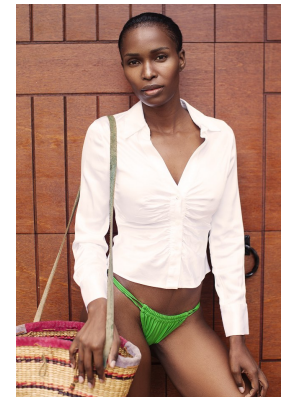

BOSS MODELS

JOHANNESBURG

LORAH LE ROUX

Height: 177cm Bust: 88cm Waist: 69cm Hips: 101cm Shoe: 5 UK Hair: Black Eyes: Brown

BOSS MODELS

JOHANNESBURG

LORAH LE ROUX

Height: 177cm Bust: 88cm Waist: 69cm Hips: 101cm Shoe: 5 UK Hair: Black Eyes: Brown

BOSS MODELS

JOHANNESBURG

LORAH LE ROUX

Height: 177cm Bust: 88cm Waist: 69cm Hips: 101cm Shoe: 5 UK Hair: Black Eyes: Brown