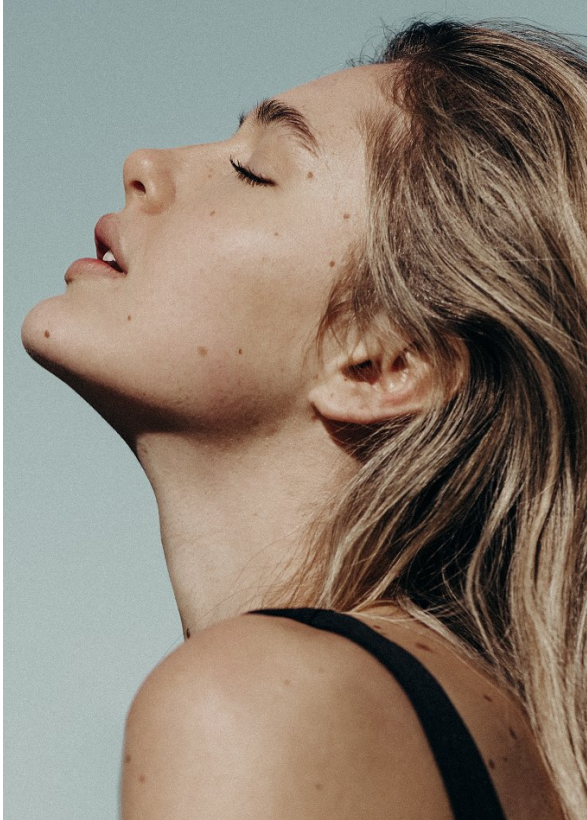

BOSS MODELS

JOHANNESBURG

MIEKA SMITH

Height: 177cm Bust: 85cm Waist: 62cm Hips: 93cm Shoe: 6 UK Hair: Blonde Eyes: Blue