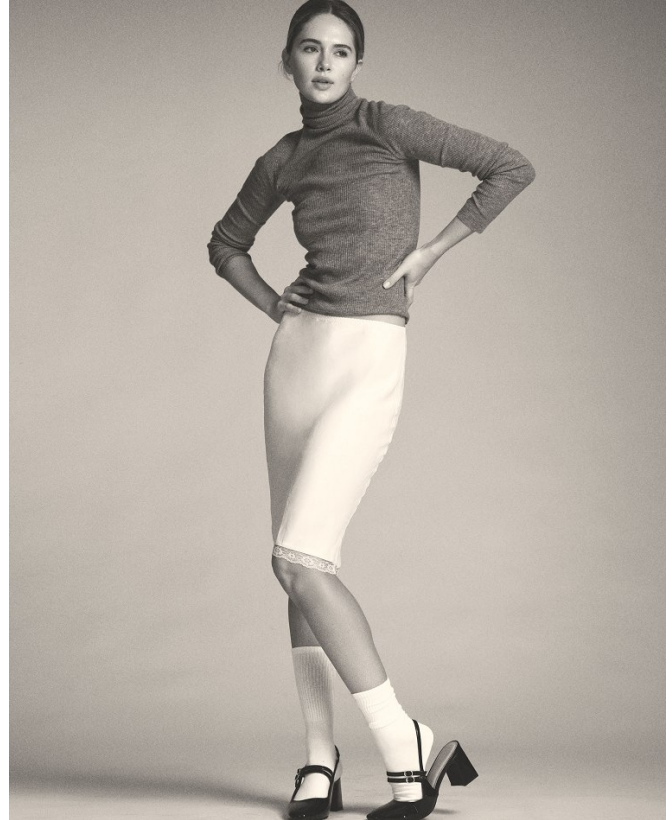

BOSS MODELS

JOHANNESBURG

MIEKA SMITH

Height: 177cm Bust: 85cm Waist: 62cm Hips: 93cm Shoe: 6 UK Hair: Blonde Eyes: Blue