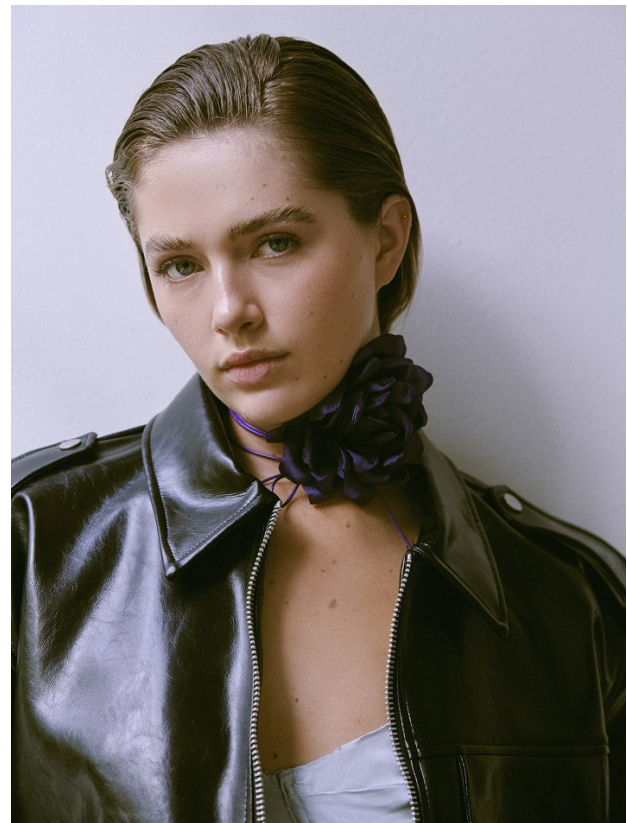

BOSS MODELS

JOHANNESBURG

MIEKA SMITH

Height: 177cm Bust: 85cm Waist: 62cm Hips: 93cm Shoe: 6 UK Hair: Blonde Eyes: Blue