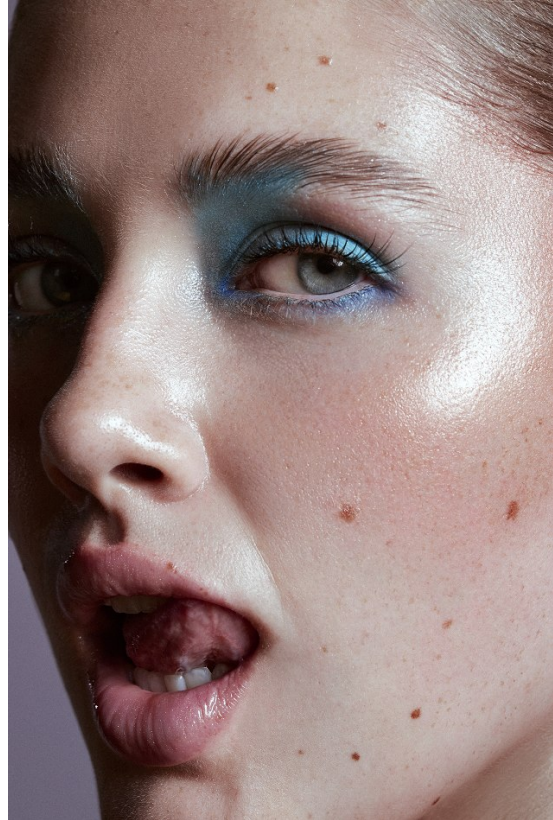

BOSS MODELS

JOHANNESBURG

MIEKA SMITH

Height: 177cm Bust: 85cm Waist: 62cm Hips: 93cm Shoe: 6 UK Hair: Blonde Eyes: Blue