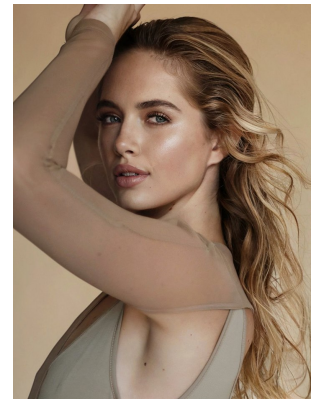

BOSS MODELS

JOHANNESBURG

MIEKA SMITH

Height: 177cm Bust: 85cm Waist: 62cm Hips: 93cm Shoe: 6 UK Hair: Blonde Eyes: Blue

BOSS MODELS

JOHANNESBURG

MIEKA SMITH

Height: 177cm Bust: 85cm Waist: 62cm Hips: 93cm Shoe: 6 UK Hair: Blonde Eyes: Blue

BOSS MODELS

JOHANNESBURG

MIEKA SMITH

Height: 177cm Bust: 85cm Waist: 62cm Hips: 93cm Shoe: 6 UK Hair: Blonde Eyes: Blue