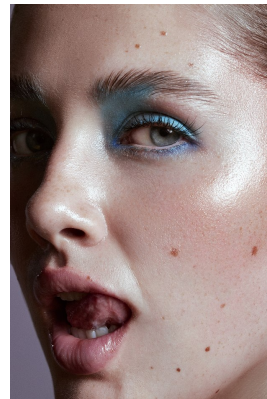

BOSS MODELS

JOHANNESBURG

MIEKA SMITH

Height: 177cm Bust: 85cm Waist: 62cm Hips: 93cm Shoe: 6 UK Hair: Blonde Eyes: Blue

BOSS MODELS

JOHANNESBURG

MIEKA SMITH

Height: 177cm Bust: 85cm Waist: 62cm Hips: 93cm Shoe: 6 UK Hair: Blonde Eyes: Blue

BOSS MODELS

JOHANNESBURG

MIEKA SMITH

Height: 177cm Bust: 85cm Waist: 62cm Hips: 93cm Shoe: 6 UK Hair: Blonde Eyes: Blue