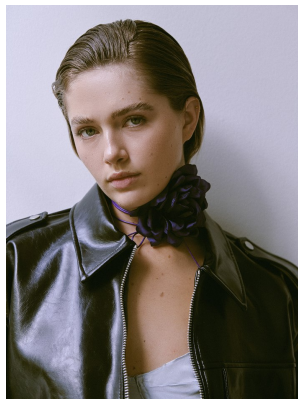

BOSS MODELS

JOHANNESBURG

MIEKA SMITH

Height: 177cm Bust: 85cm Waist: 62cm Hips: 93cm Shoe: 6 UK Hair: Blonde Eyes: Blue

BOSS MODELS

JOHANNESBURG

MIEKA SMITH

Height: 177cm Bust: 85cm Waist: 62cm Hips: 93cm Shoe: 6 UK Hair: Blonde Eyes: Blue

BOSS MODELS

JOHANNESBURG

MIEKA SMITH

Height: 177cm Bust: 85cm Waist: 62cm Hips: 93cm Shoe: 6 UK Hair: Blonde Eyes: Blue