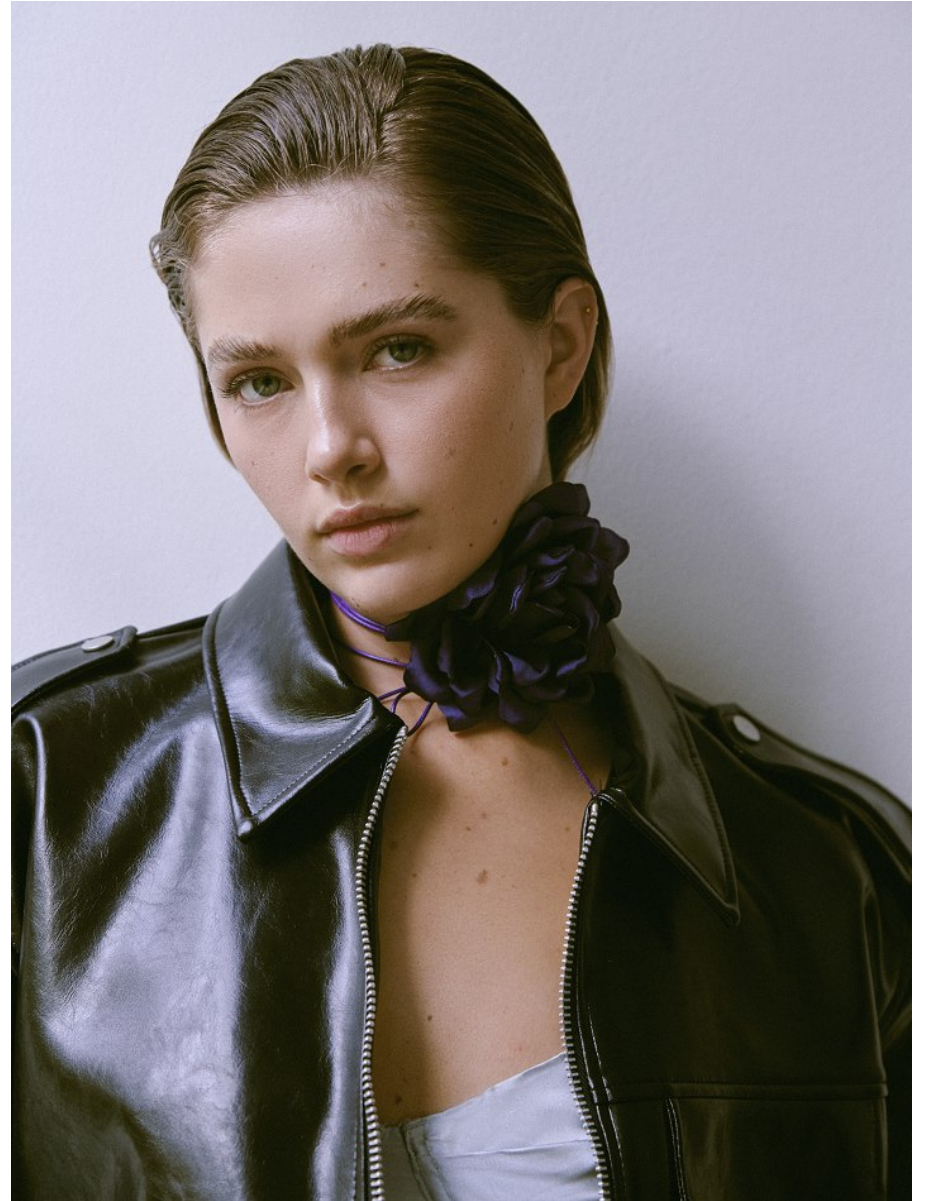

BOSS MODELS

JOHANNESBURG

MIEKA SMITH

Height: 177cm Bust: 85cm Waist: 62cm Hips: 93cm Shoe: 6 UK Hair: Blonde Eyes: Blue