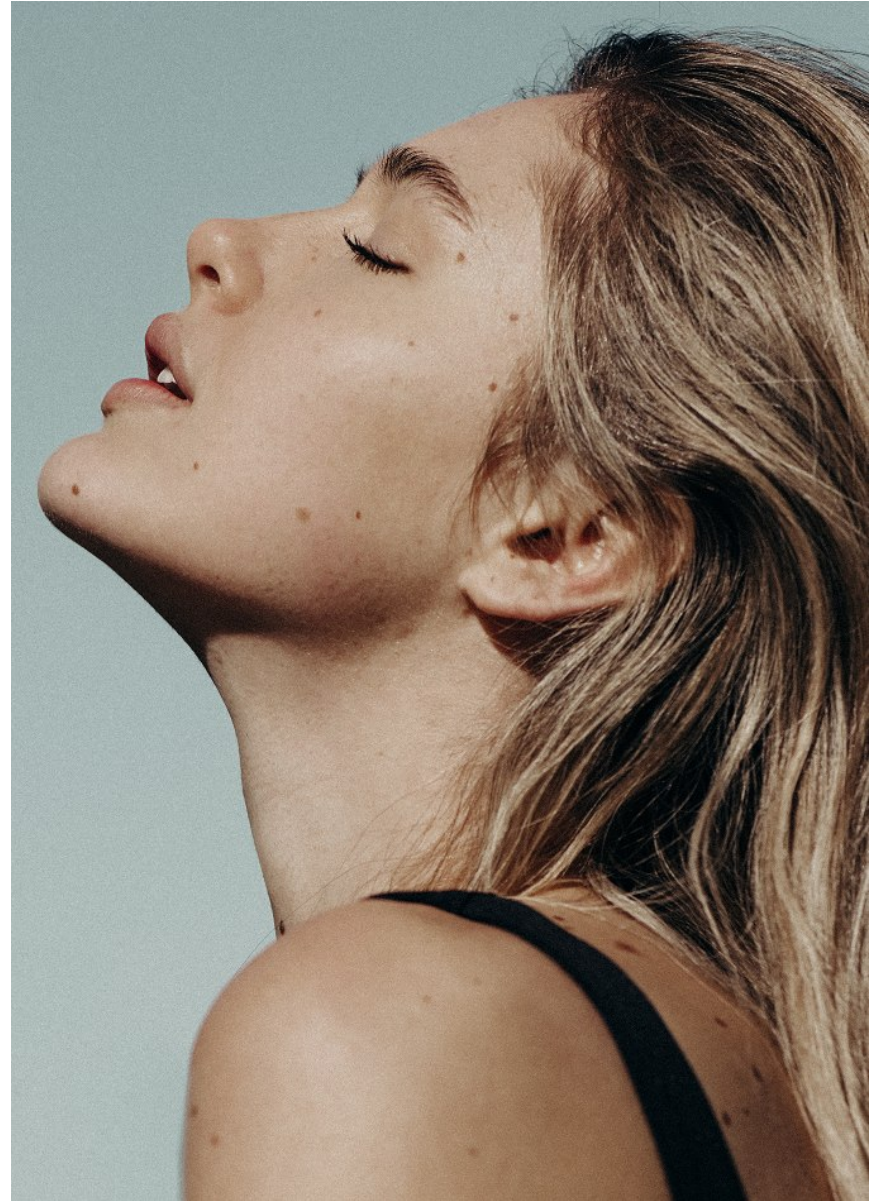

BOSS MODELS

JOHANNESBURG

MIEKA SMITH

Height: 177cm Bust: 85cm Waist: 62cm Hips: 93cm Shoe: 6 UK Hair: Blonde Eyes: Blue