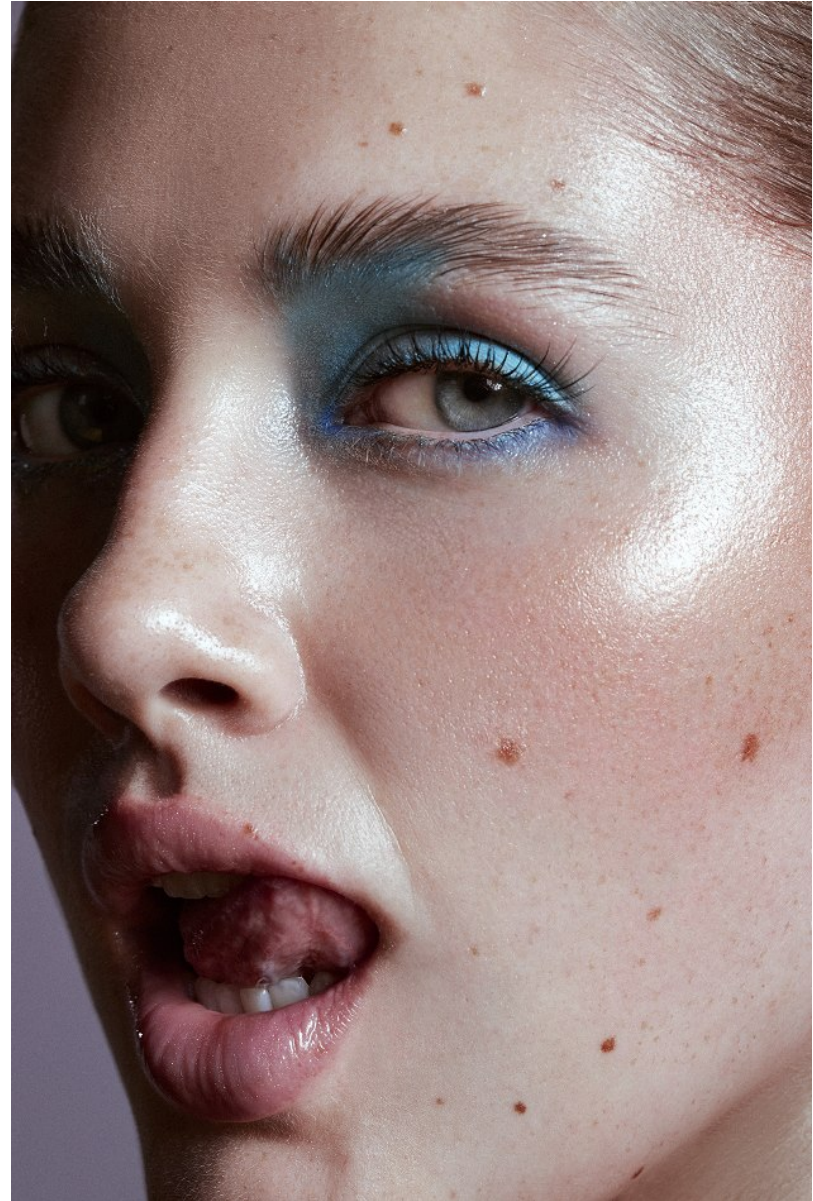

BOSS MODELS

JOHANNESBURG

MIEKA SMITH

Height: 177cm Bust: 85cm Waist: 62cm Hips: 93cm Shoe: 6 UK Hair: Blonde Eyes: Blue