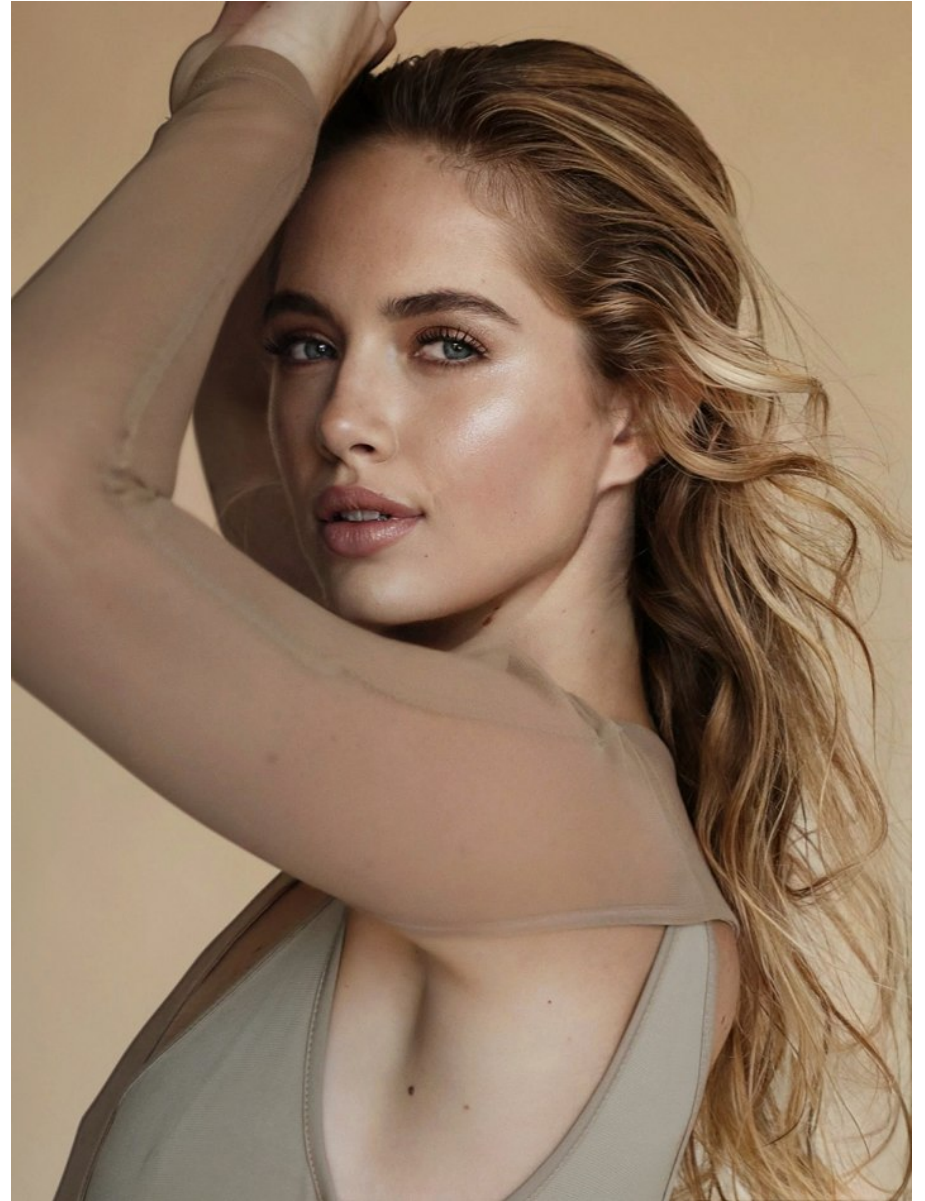

BOSS MODELS

JOHANNESBURG

MIEKA SMITH

Height: 177cm Bust: 85cm Waist: 62cm Hips: 93cm Shoe: 6 UK Hair: Blonde Eyes: Blue