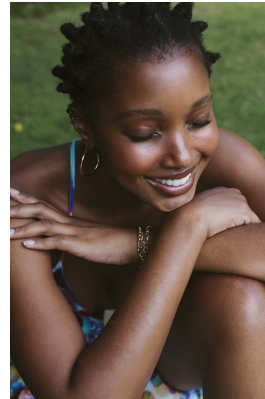

BOSS MODELS

JOHANNESBURG

OBA KGWEDI

Height: 172cm Bust: 88cm Waist: 72cm Hips: 102cm Shoe: 7 UK Hair: Black Eyes: Brown

BOSS MODELS

JOHANNESBURG

OBA KGWEDI

Height: 172cm Bust: 88cm Waist: 72cm Hips: 102cm Shoe: 7 UK Hair: Black Eyes: Brown

BOSS MODELS

JOHANNESBURG

OBA KGWEDI

Height: 172cm Bust: 88cm Waist: 72cm Hips: 102cm Shoe: 7 UK Hair: Black Eyes: Brown