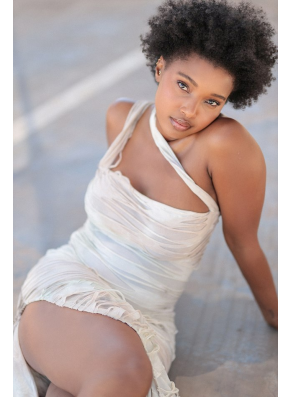

BOSS MODELS

JOHANNESBURG

OBA KGWEDI

Height: 172cm Bust: 88cm Waist: 72cm Hips: 102cm Shoe: 7 UK Hair: Black Eyes: Brown

BOSS MODELS

JOHANNESBURG

OBA KGWEDI

Height: 172cm Bust: 88cm Waist: 72cm Hips: 102cm Shoe: 7 UK Hair: Black Eyes: Brown

BOSS MODELS

JOHANNESBURG

OBA KGWEDI

Height: 172cm Bust: 88cm Waist: 72cm Hips: 102cm Shoe: 7 UK Hair: Black Eyes: Brown