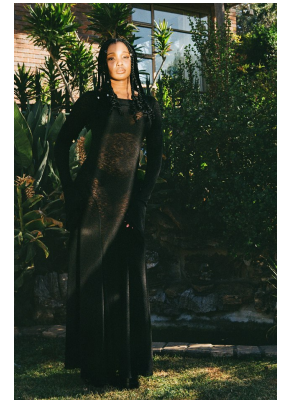

BOSS MODELS

JOHANNESBURG

OBA KGWEDI

Height: 172cm Bust: 88cm Waist: 72cm Hips: 102cm Shoe: 7 UK Hair: Black Eyes: Brown

BOSS MODELS

JOHANNESBURG

OBA KGWEDI

Height: 172cm Bust: 88cm Waist: 72cm Hips: 102cm Shoe: 7 UK Hair: Black Eyes: Brown

BOSS MODELS

JOHANNESBURG

OBA KGWEDI

Height: 172cm Bust: 88cm Waist: 72cm Hips: 102cm Shoe: 7 UK Hair: Black Eyes: Brown