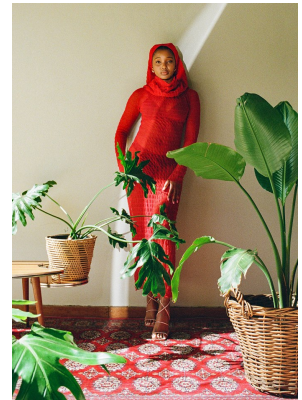

BOSS MODELS

JOHANNESBURG

OBA KGWEDI

Height: 172cm Bust: 88cm Waist: 72cm Hips: 102cm Shoe: 7 UK Hair: Black Eyes: Brown

BOSS MODELS

JOHANNESBURG

OBA KGWEDI

Height: 172cm Bust: 88cm Waist: 72cm Hips: 102cm Shoe: 7 UK Hair: Black Eyes: Brown

BOSS MODELS

JOHANNESBURG

OBA KGWEDI

Height: 172cm Bust: 88cm Waist: 72cm Hips: 102cm Shoe: 7 UK Hair: Black Eyes: Brown