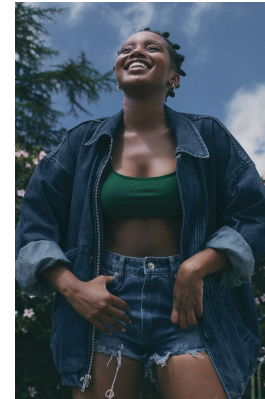

BOSS MODELS

JOHANNESBURG

OBA KGWEDI

Height: 172cm Bust: 88cm Waist: 72cm Hips: 102cm Shoe: 7 UK Hair: Black Eyes: Brown

BOSS MODELS

JOHANNESBURG

OBA KGWEDI

Height: 172cm Bust: 88cm Waist: 72cm Hips: 102cm Shoe: 7 UK Hair: Black Eyes: Brown

BOSS MODELS

JOHANNESBURG

OBA KGWEDI

Height: 172cm Bust: 88cm Waist: 72cm Hips: 102cm Shoe: 7 UK Hair: Black Eyes: Brown