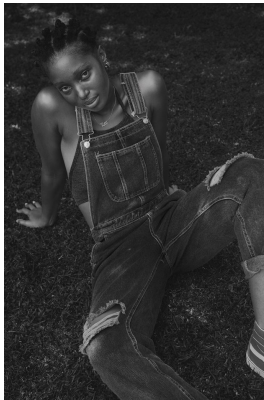

BOSS MODELS

JOHANNESBURG

OBA KGWEDI

Height: 172cm Bust: 88cm Waist: 72cm Hips: 102cm Shoe: 7 UK Hair: Black Eyes: Brown

BOSS MODELS

JOHANNESBURG

OBA KGWEDI

Height: 172cm Bust: 88cm Waist: 72cm Hips: 102cm Shoe: 7 UK Hair: Black Eyes: Brown

BOSS MODELS

JOHANNESBURG

OBA KGWEDI

Height: 172cm Bust: 88cm Waist: 72cm Hips: 102cm Shoe: 7 UK Hair: Black Eyes: Brown