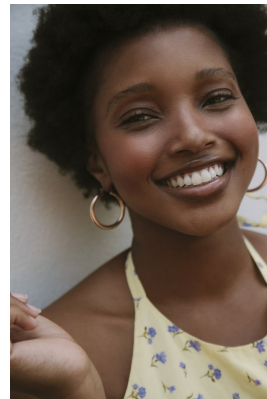

BOSS MODELS

JOHANNESBURG

OBA KGWEDI

Height: 172cm Bust: 88cm Waist: 72cm Hips: 102cm Shoe: 7 UK Hair: Black Eyes: Brown

BOSS MODELS

JOHANNESBURG

OBA KGWEDI

Height: 172cm Bust: 88cm Waist: 72cm Hips: 102cm Shoe: 7 UK Hair: Black Eyes: Brown

BOSS MODELS

JOHANNESBURG

OBA KGWEDI

Height: 172cm Bust: 88cm Waist: 72cm Hips: 102cm Shoe: 7 UK Hair: Black Eyes: Brown