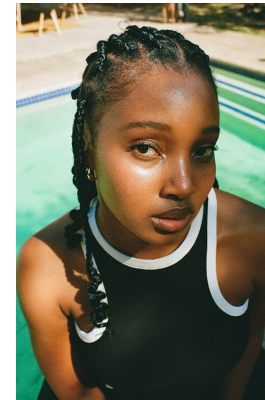

BOSS MODELS

JOHANNESBURG

OBA KGWEDI

Height: 172cm Bust: 88cm Waist: 72cm Hips: 102cm Shoe: 7 UK Hair: Black Eyes: Brown

BOSS MODELS

JOHANNESBURG

OBA KGWEDI

Height: 172cm Bust: 88cm Waist: 72cm Hips: 102cm Shoe: 7 UK Hair: Black Eyes: Brown

BOSS MODELS

JOHANNESBURG

OBA KGWEDI

Height: 172cm Bust: 88cm Waist: 72cm Hips: 102cm Shoe: 7 UK Hair: Black Eyes: Brown