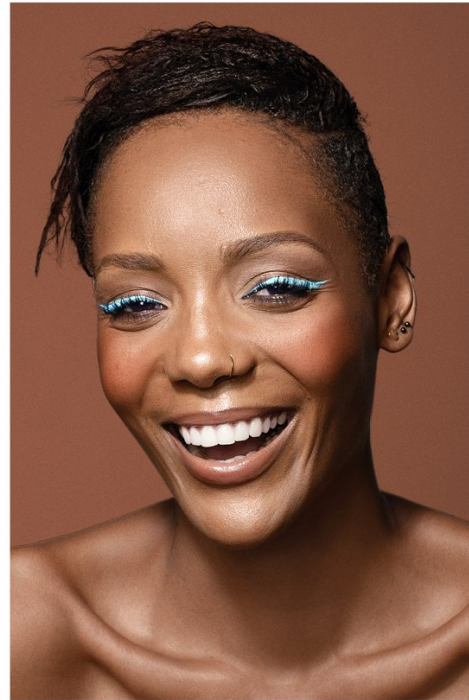

BOSS MODELS

JOHANNESBURG

YUDDY DA PAIXAO

Height: 176cm Bust: 87cm Waist: 67cm Hips: 95cm Shoe: 6 UK Hair: Black Eyes: Brown

BOSS MODELS

JOHANNESBURG

YUDDY DA PAIXAO

Height: 176cm Bust: 87cm Waist: 67cm Hips: 95cm Shoe: 6 UK Hair: Black Eyes: Brown