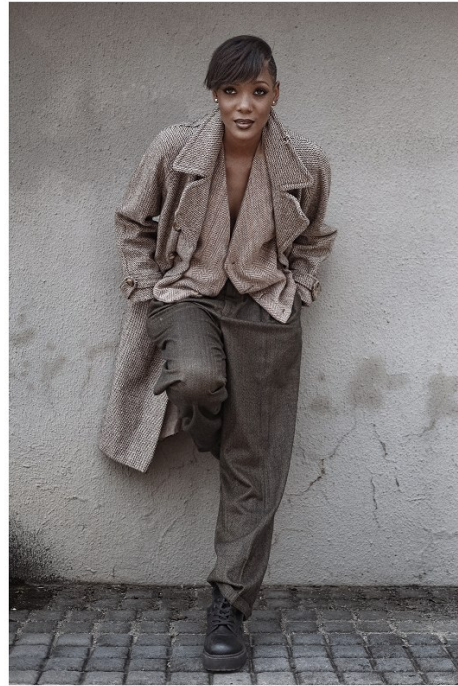

BOSS MODELS

JOHANNESBURG

YUDDY DA PAIXAO

Height: 176cm Bust: 87cm Waist: 67cm Hips: 95cm Shoe: 6 UK Hair: Black Eyes: Brown

BOSS MODELS

JOHANNESBURG

YUDDY DA PAIXAO

Height: 176cm Bust: 87cm Waist: 67cm Hips: 95cm Shoe: 6 UK Hair: Black Eyes: Brown