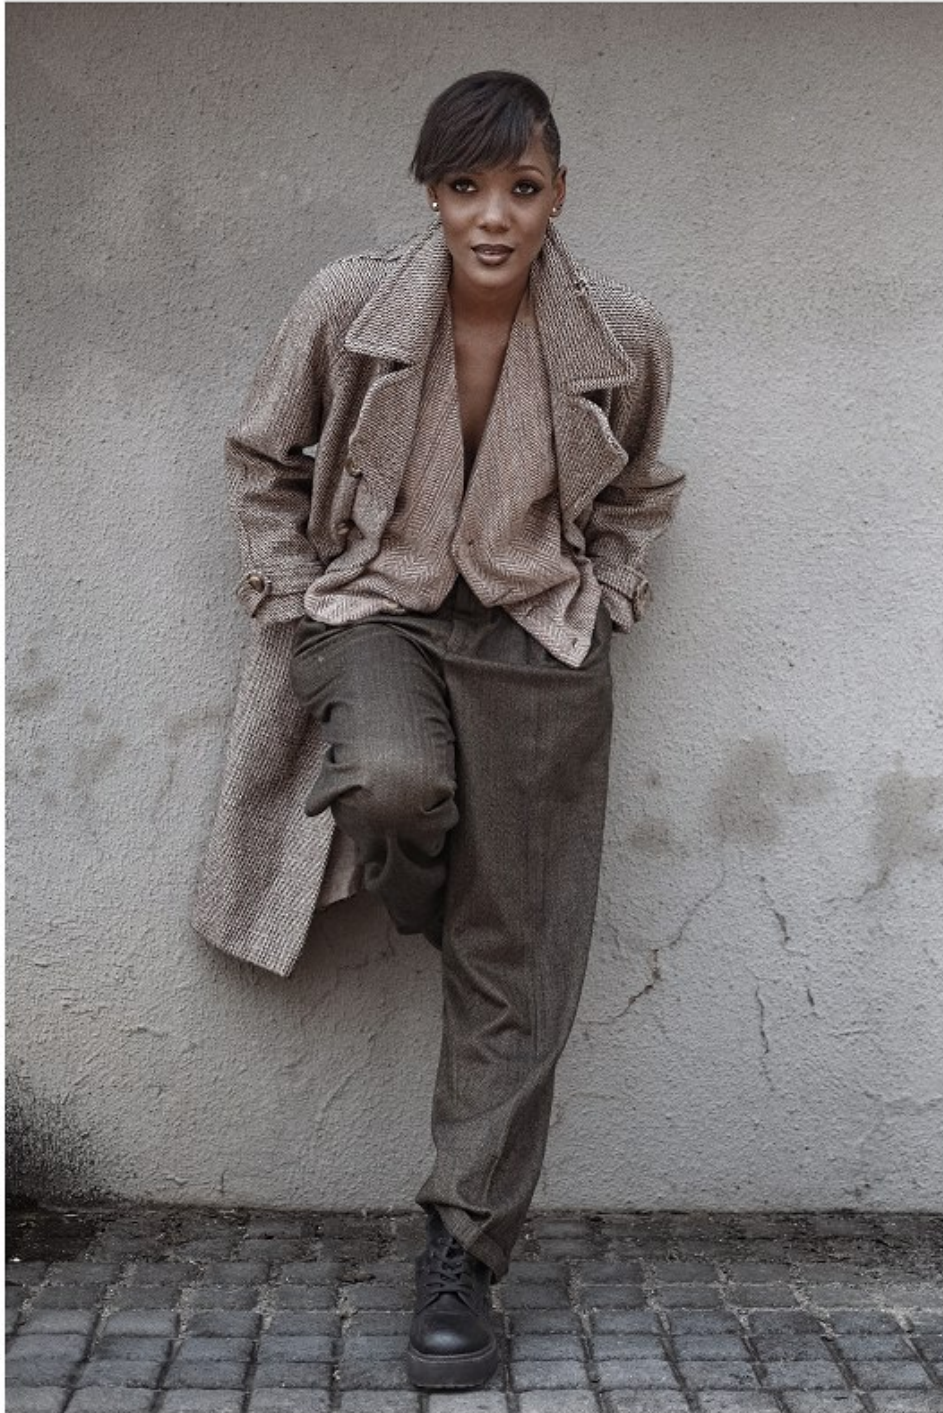

YUDDY DA PAIXAO

BOSS MODELS

JOHANNESBURG

YUDDY DA PAIXAO

Height: 176cm Bust: 87cm Waist: 67cm Hips: 95cm Shoe: 6 UK Hair: Black Eyes: Brown