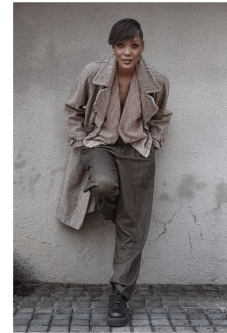

BOSS MODELS

JOHANNESBURG

YUDDY DA PAIXAO

Height: 176cm Bust: 87cm Waist: 67cm Hips: 95cm Shoe: 6 UK Hair: Black Eyes: Brown

BOSS MODELS

JOHANNESBURG

YUDDY DA PAIXAO

Height: 176cm Bust: 87cm Waist: 67cm Hips: 95cm Shoe: 6 UK Hair: Black Eyes: Brown