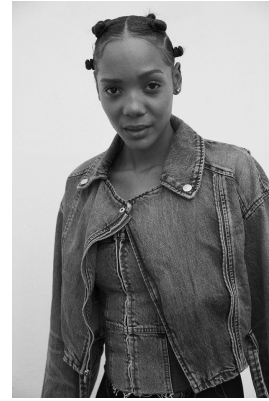

BOSS MODELS

JOHANNESBURG

YUDDY DA PAIXAO

Height: 176cm Bust: 87cm Waist: 67cm Hips: 95cm Shoe: 6 UK Hair: Black Eyes: Brown

BOSS MODELS

JOHANNESBURG

YUDDY DA PAIXAO

Height: 176cm Bust: 87cm Waist: 67cm Hips: 95cm Shoe: 6 UK Hair: Black Eyes: Brown