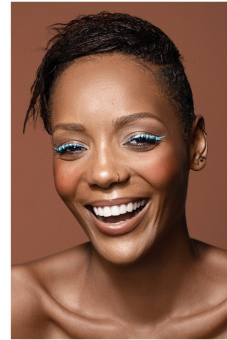

BOSS MODELS

JOHANNESBURG

YUDDY DA PAIXAO

Height: 176cm Bust: 87cm Waist: 67cm Hips: 95cm Shoe: 6 UK Hair: Black Eyes: Brown

BOSS MODELS

JOHANNESBURG

YUDDY DA PAIXAO

Height: 176cm Bust: 87cm Waist: 67cm Hips: 95cm Shoe: 6 UK Hair: Black Eyes: Brown