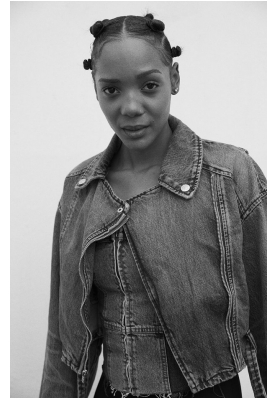

BOSS MODELS

JOHANNESBURG

YUDDY DA PAIXAO

Height: 176cm Bust: 87cm Waist: 67cm Hips: 95cm Shoe: 6 UK Hair: Black Eyes: Brown

BOSS MODELS

JOHANNESBURG

YUDDY DA PAIXAO

Height: 176cm Bust: 87cm Waist: 67cm Hips: 95cm Shoe: 6 UK Hair: Black Eyes: Brown