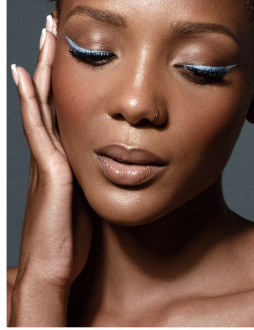

BOSS MODELS

JOHANNESBURG

YUDDY DA PAIXAO

Height: 176cm Bust: 87cm Waist: 67cm Hips: 95cm Shoe: 6 UK Hair: Black Eyes: Brown

BOSS MODELS

JOHANNESBURG

YUDDY DA PAIXAO

Height: 176cm Bust: 87cm Waist: 67cm Hips: 95cm Shoe: 6 UK Hair: Black Eyes: Brown