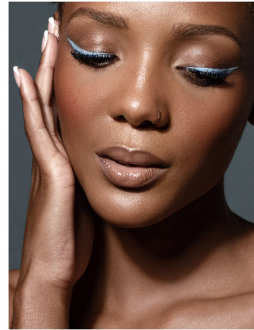

BOSS MODELS

JOHANNESBURG

YUDDY DA PAIXAO

Height: 176cm Bust: 87cm Waist: 67cm Hips: 95cm Shoe: 6 UK Hair: Black Eyes: Brown

BOSS MODELS

JOHANNESBURG

YUDDY DA PAIXAO

Height: 176cm Bust: 87cm Waist: 67cm Hips: 95cm Shoe: 6 UK Hair: Black Eyes: Brown