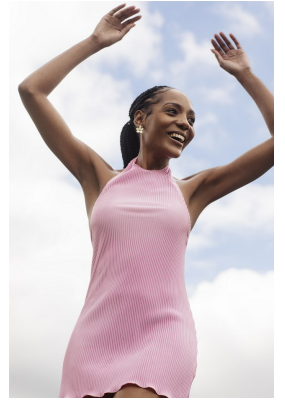

BOSS MODELS

JOHANNESBURG

YUDDY DA PAIXAO

Height: 176cm Bust: 87cm Waist: 67cm Hips: 95cm Shoe: 6 UK Hair: Black Eyes: Brown

BOSS MODELS

JOHANNESBURG

YUDDY DA PAIXAO

Height: 176cm Bust: 87cm Waist: 67cm Hips: 95cm Shoe: 6 UK Hair: Black Eyes: Brown