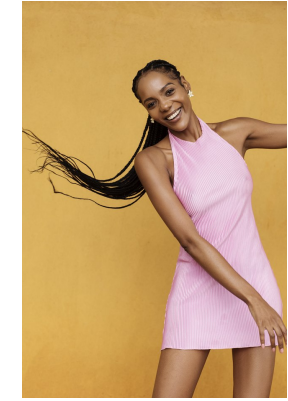

BOSS MODELS

JOHANNESBURG

YUDDY DA PAIXAO

Height: 176cm Bust: 87cm Waist: 67cm Hips: 95cm Shoe: 6 UK Hair: Black Eyes: Brown

BOSS MODELS

JOHANNESBURG

YUDDY DA PAIXAO

Height: 176cm Bust: 87cm Waist: 67cm Hips: 95cm Shoe: 6 UK Hair: Black Eyes: Brown