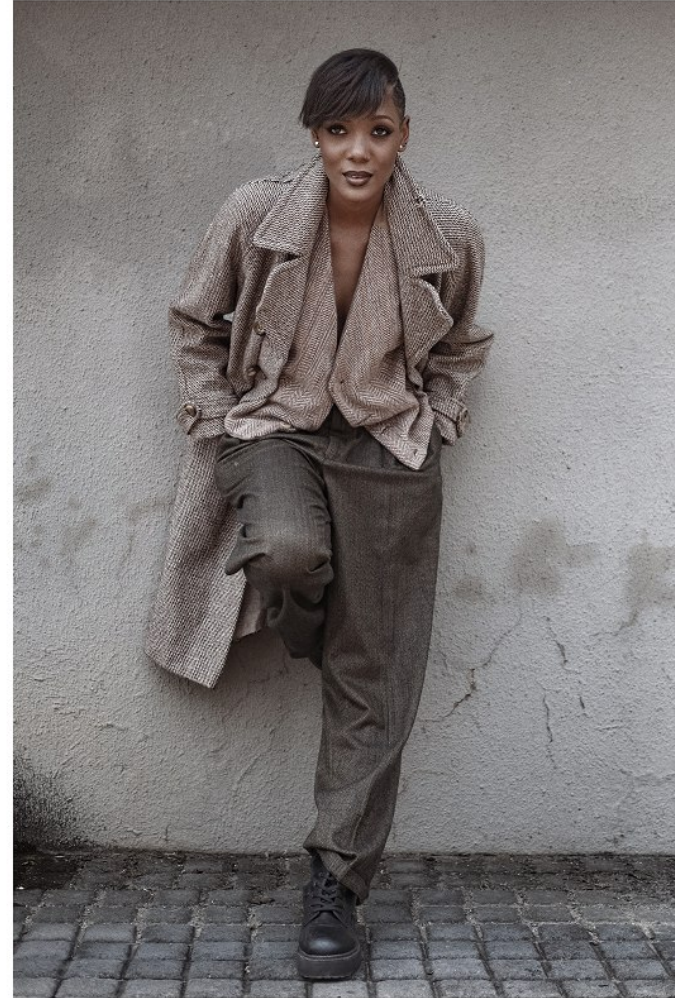

BOSS MODELS

JOHANNESBURG

YUDDY DA PAIXAO

Height: 176cm Bust: 87cm Waist: 67cm Hips: 95cm Shoe: 6 UK Hair: Black Eyes: Brown