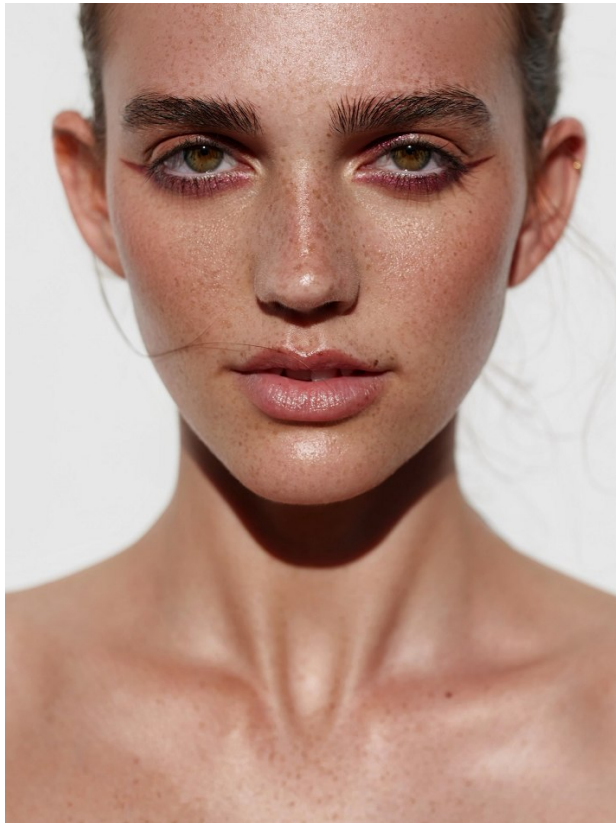

BOSS MODELS

JOHANNESBURG

MILLA LAKIC

Height: 170cm Bust: 78cm Waist: 60cm Hips: 90cm Shoe: 6 UK Hair: Light Brown Eyes: Hazel