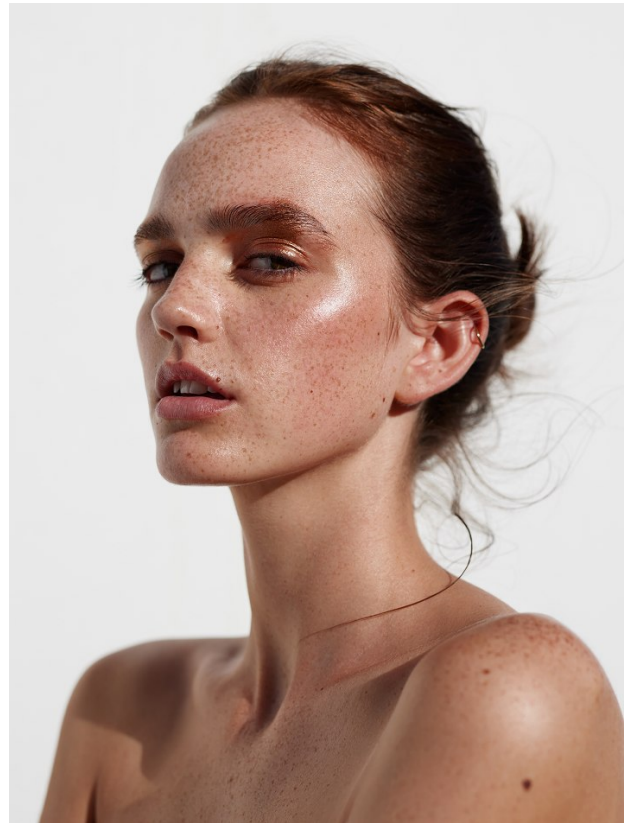

BOSS MODELS

JOHANNESBURG

MILLA LAKIC

Height: 170cm Bust: 87cm Waist: 66cm Hips: 99cm Shoe: 6 UK Hair: Light Brown Eyes: Hazel