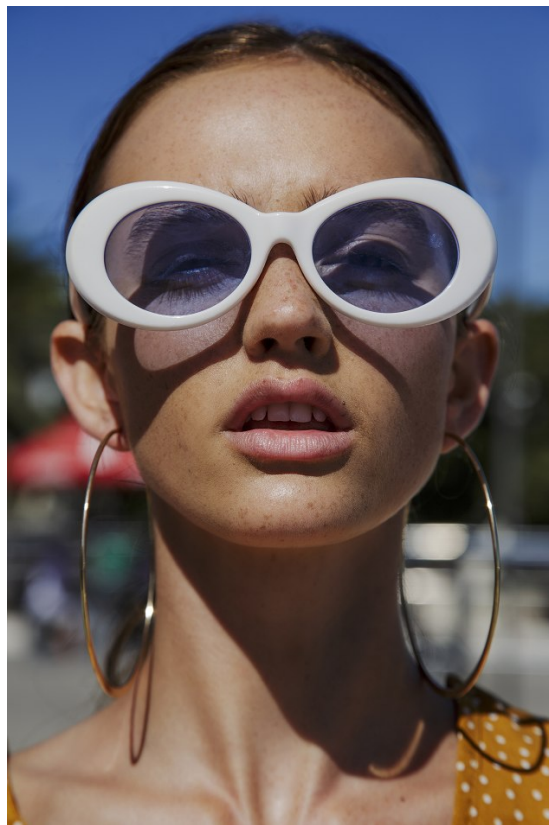

BOSS MODELS

JOHANNESBURG

MILLA LAKIC

Height: 170cm Bust: 78cm Waist: 60cm Hips: 90cm Shoe: 6 UK Hair: Light Brown Eyes: Hazel