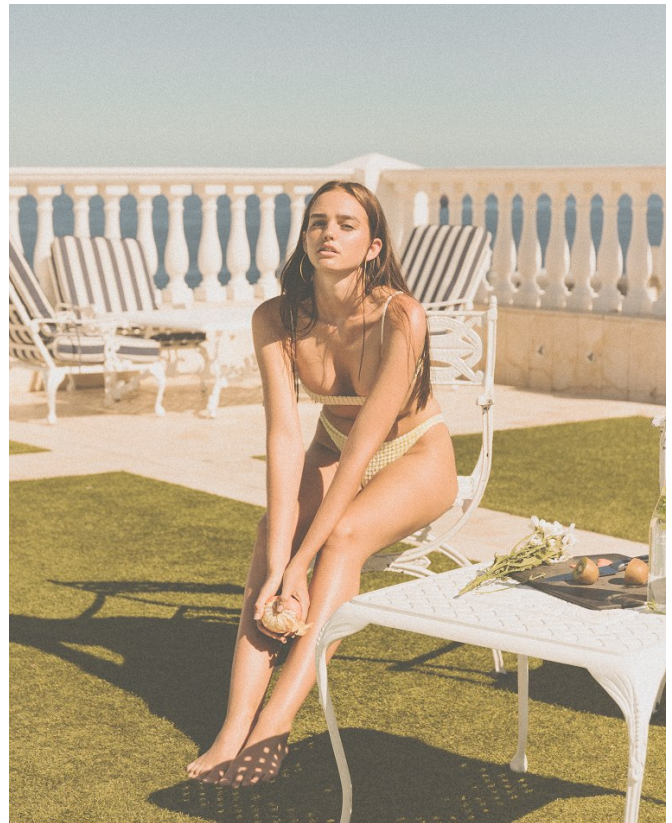

BOSS MODELS

JOHANNESBURG

MILLA LAKIC

Height: 170cm Bust: 87cm Waist: 66cm Hips: 99cm Shoe: 6 UK Hair: Light Brown Eyes: Hazel

BOSS MODELS

JOHANNESBURG

MILLA LAKIC

Height: 170cm Bust: 87cm Waist: 66cm Hips: 99cm Shoe: 6 UK Hair: Light Brown Eyes: Hazel