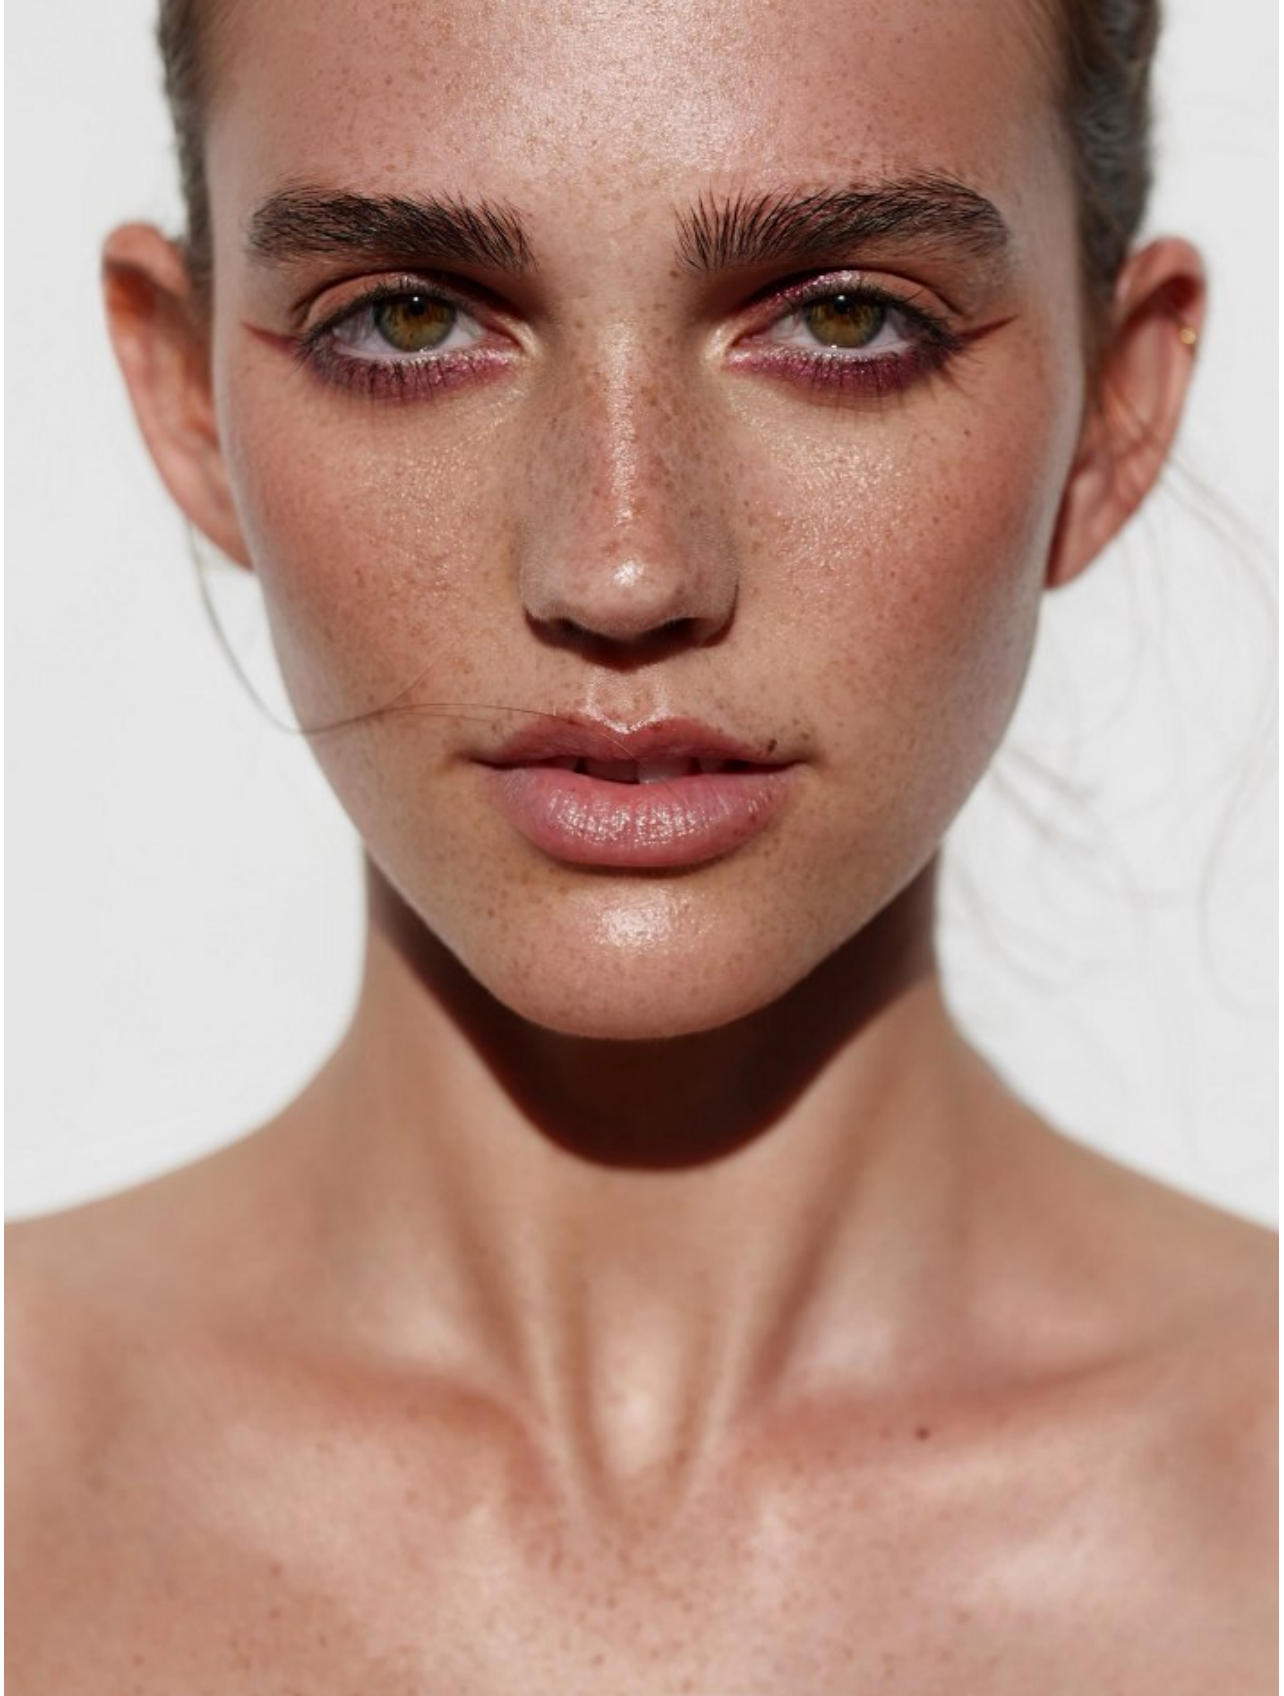

MILLA LAKIC

BOSS MODELS

JOHANNESBURG

MILLA LAKIC

Height: 170cm Bust: 78cm Waist: 60cm Hips: 90cm Shoe: 6 UK Hair: Light Brown Eyes: Hazel