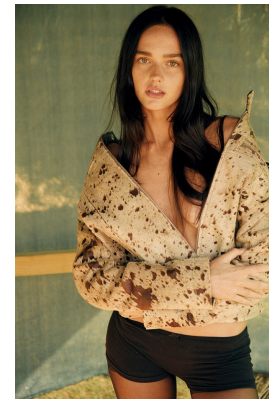

BOSS MODELS

JOHANNESBURG

MILLA LAKIC

Height: 170cm Bust: 78cm Waist: 60cm Hips: 90cm Shoe: 6 UK Hair: Light Brown Eyes: Hazel

BOSS MODELS

JOHANNESBURG

MILLA LAKIC

Height: 170cm Bust: 78cm Waist: 60cm Hips: 90cm Shoe: 6 UK Hair: Light Brown Eyes: Hazel

BOSS MODELS

JOHANNESBURG

MILLA LAKIC

Height: 170cm Bust: 78cm Waist: 60cm Hips: 90cm Shoe: 6 UK Hair: Light Brown Eyes: Hazel