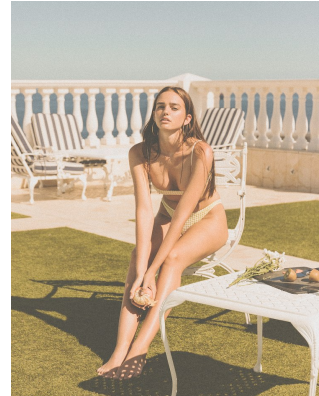

BOSS MODELS

JOHANNESBURG

MILLA LAKIC

Height: 170cm Bust: 78cm Waist: 60cm Hips: 90cm Shoe: 6 UK Hair: Light Brown Eyes: Hazel

BOSS MODELS

JOHANNESBURG

MILLA LAKIC

Height: 170cm Bust: 78cm Waist: 60cm Hips: 90cm Shoe: 6 UK Hair: Light Brown Eyes: Hazel

BOSS MODELS

JOHANNESBURG

MILLA LAKIC

Height: 170cm Bust: 78cm Waist: 60cm Hips: 90cm Shoe: 6 UK Hair: Light Brown Eyes: Hazel