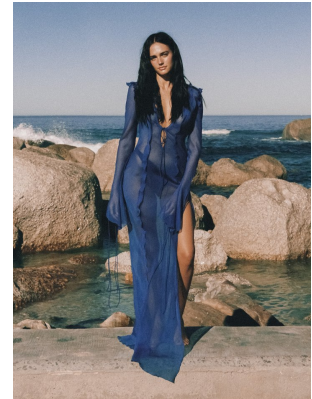

BOSS MODELS

JOHANNESBURG

MILLA LAKIC

Height: 170cm Bust: 78cm Waist: 60cm Hips: 90cm Shoe: 6 UK Hair: Light Brown Eyes: Hazel

BOSS MODELS

JOHANNESBURG

MILLA LAKIC

Height: 170cm Bust: 78cm Waist: 60cm Hips: 90cm Shoe: 6 UK Hair: Light Brown Eyes: Hazel

BOSS MODELS

JOHANNESBURG

MILLA LAKIC

Height: 170cm Bust: 78cm Waist: 60cm Hips: 90cm Shoe: 6 UK Hair: Light Brown Eyes: Hazel