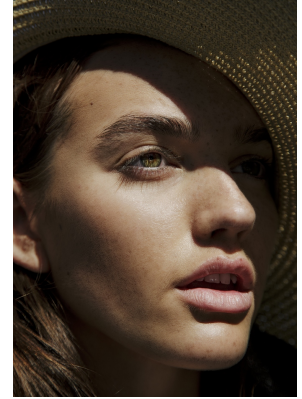

BOSS MODELS

JOHANNESBURG

MILLA LAKIC

Height: 170cm Bust: 78cm Waist: 60cm Hips: 90cm Shoe: 6 UK Hair: Light Brown Eyes: Hazel

BOSS MODELS

JOHANNESBURG

MILLA LAKIC

Height: 170cm Bust: 78cm Waist: 60cm Hips: 90cm Shoe: 6 UK Hair: Light Brown Eyes: Hazel

BOSS MODELS

JOHANNESBURG

MILLA LAKIC

Height: 170cm Bust: 78cm Waist: 60cm Hips: 90cm Shoe: 6 UK Hair: Light Brown Eyes: Hazel