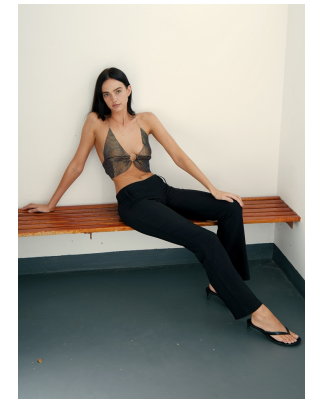

BOSS MODELS

JOHANNESBURG

MILLA LAKIC

Height: 170cm Bust: 78cm Waist: 60cm Hips: 90cm Shoe: 6 UK Hair: Light Brown Eyes: Hazel

BOSS MODELS

JOHANNESBURG

MILLA LAKIC

Height: 170cm Bust: 78cm Waist: 60cm Hips: 90cm Shoe: 6 UK Hair: Light Brown Eyes: Hazel

BOSS MODELS

JOHANNESBURG

MILLA LAKIC

Height: 170cm Bust: 78cm Waist: 60cm Hips: 90cm Shoe: 6 UK Hair: Light Brown Eyes: Hazel