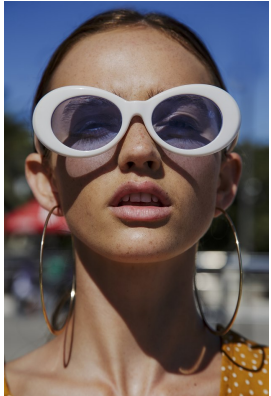

BOSS MODELS

JOHANNESBURG

MILLA LAKIC

Height: 170cm Bust: 78cm Waist: 60cm Hips: 90cm Shoe: 6 UK Hair: Light Brown Eyes: Hazel

BOSS MODELS

JOHANNESBURG

MILLA LAKIC

Height: 170cm Bust: 78cm Waist: 60cm Hips: 90cm Shoe: 6 UK Hair: Light Brown Eyes: Hazel

BOSS MODELS

JOHANNESBURG

MILLA LAKIC

Height: 170cm Bust: 78cm Waist: 60cm Hips: 90cm Shoe: 6 UK Hair: Light Brown Eyes: Hazel