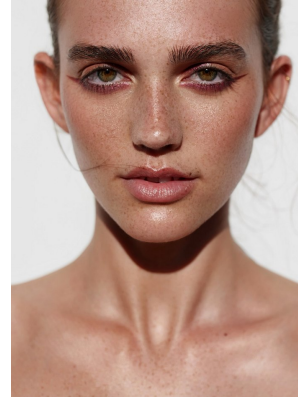

BOSS MODELS

JOHANNESBURG

MILLA LAKIC

Height: 170cm Bust: 78cm Waist: 60cm Hips: 90cm Shoe: 6 UK Hair: Light Brown Eyes: Hazel

BOSS MODELS

JOHANNESBURG

MILLA LAKIC

Height: 170cm Bust: 78cm Waist: 60cm Hips: 90cm Shoe: 6 UK Hair: Light Brown Eyes: Hazel

BOSS MODELS

JOHANNESBURG

MILLA LAKIC

Height: 170cm Bust: 78cm Waist: 60cm Hips: 90cm Shoe: 6 UK Hair: Light Brown Eyes: Hazel