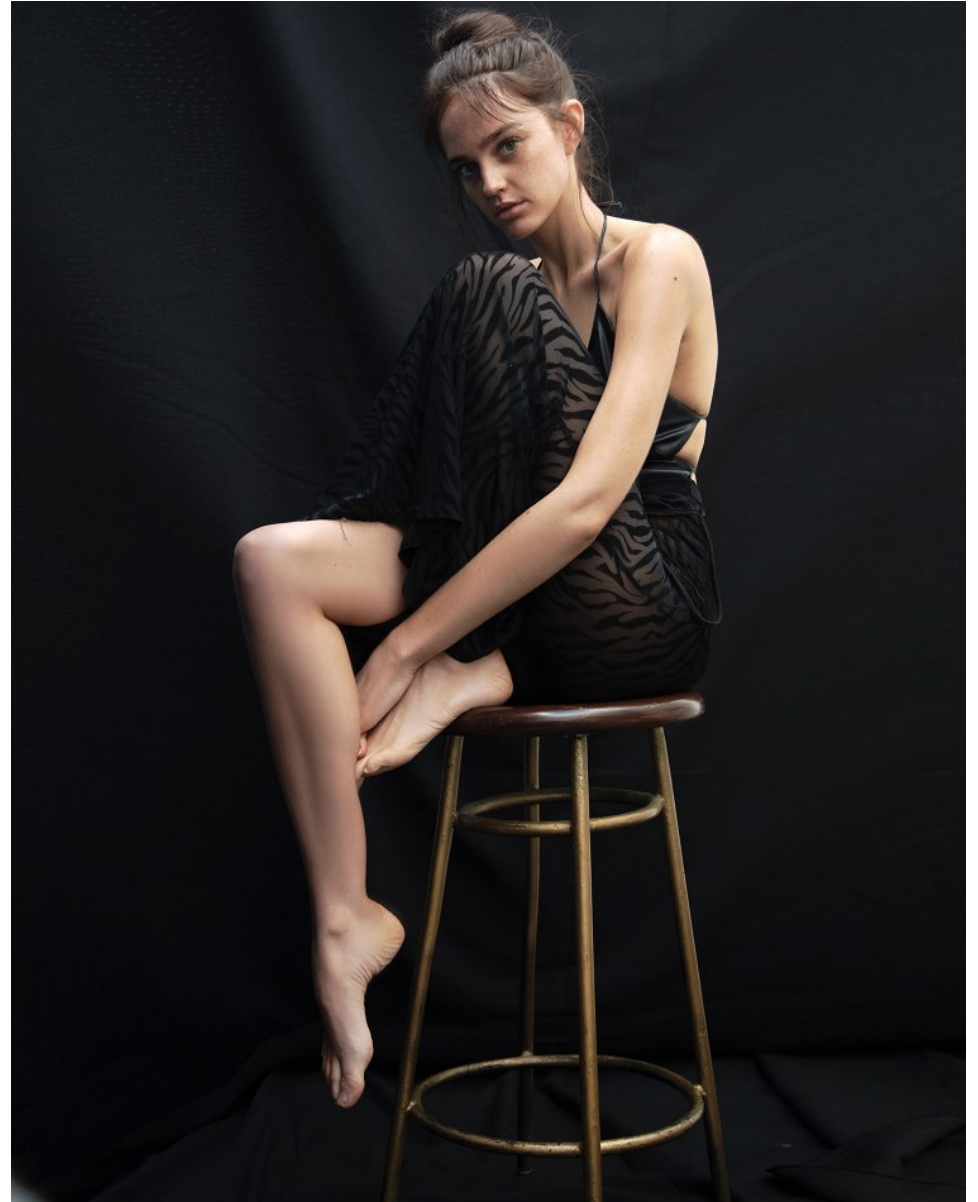

# BOSS MODELS

JOHANNESBURG

MILLA LAKIC

Height: 170cm Bust: 87cm Waist: 66cm Hips: 99cm Shoe: 6 UK Hair: Light Brown Eyes: Hazel