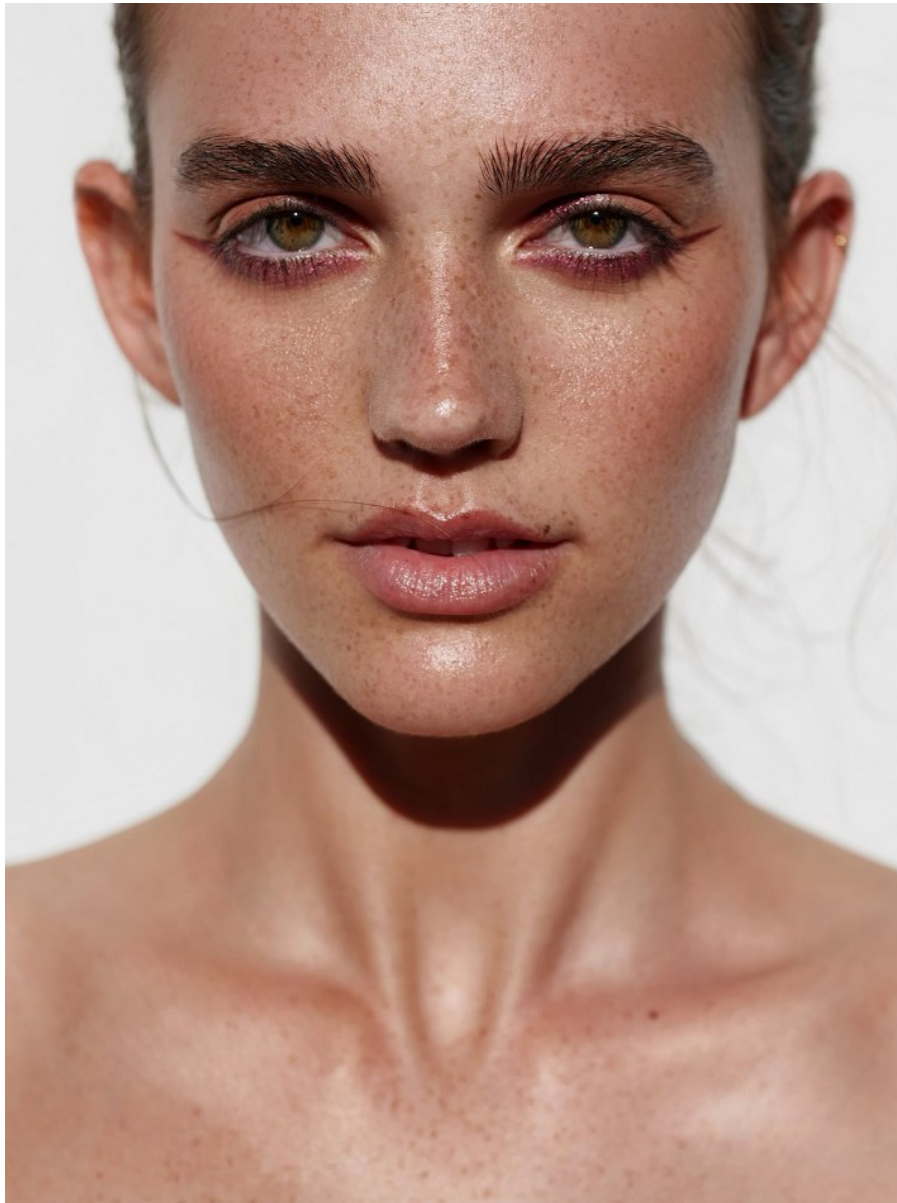

BOSS MODELS

JOHANNESBURG

MILLA LAKIC

Height: 170cm Bust: 78cm Waist: 60cm Hips: 90cm Shoe: 6 UK Hair: Light Brown Eyes: Hazel

BOSS MODELS

JOHANNESBURG

MILLA LAKIC

Height: 170cm Bust: 78cm Waist: 60cm Hips: 90cm Shoe: 6 UK Hair: Light Brown Eyes: Hazel