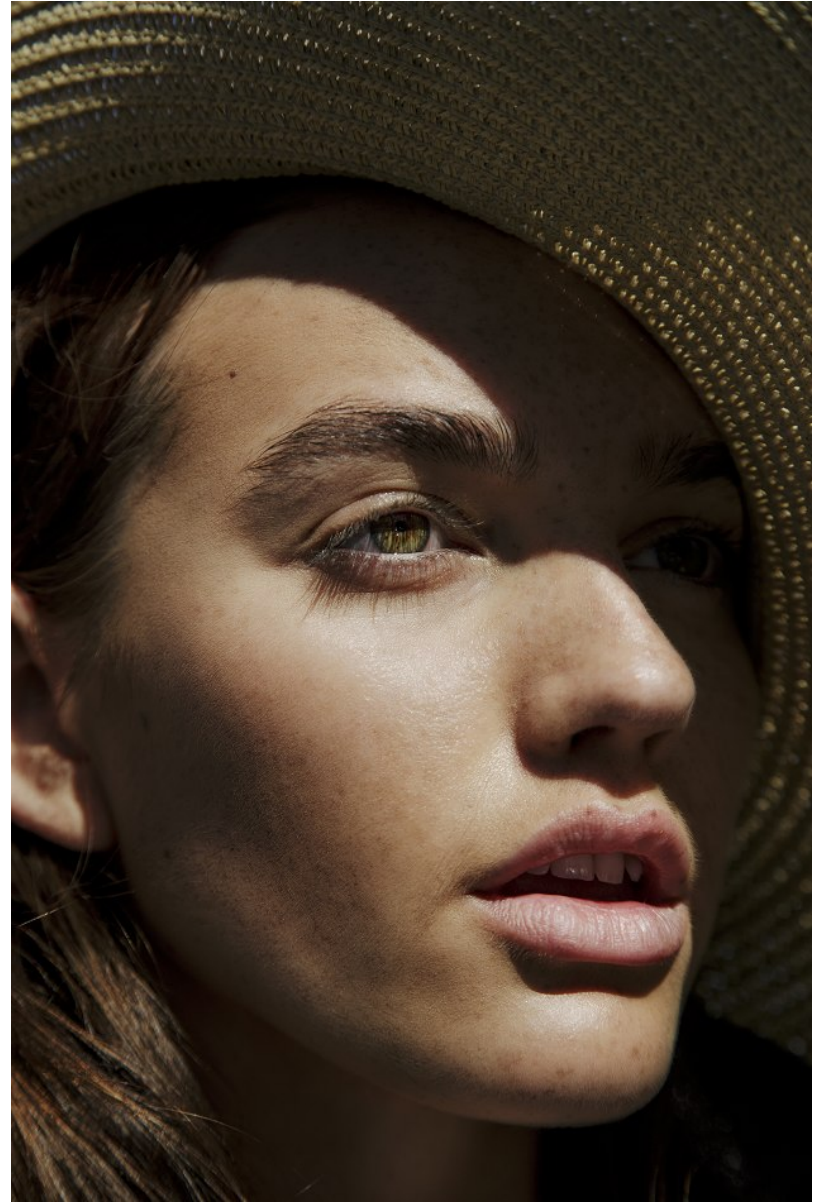

BOSS MODELS

JOHANNESBURG

MILLA LAKIC

Height: 170cm Bust: 87cm Waist: 66cm Hips: 99cm Shoe: 6 UK Hair: Light Brown Eyes: Hazel