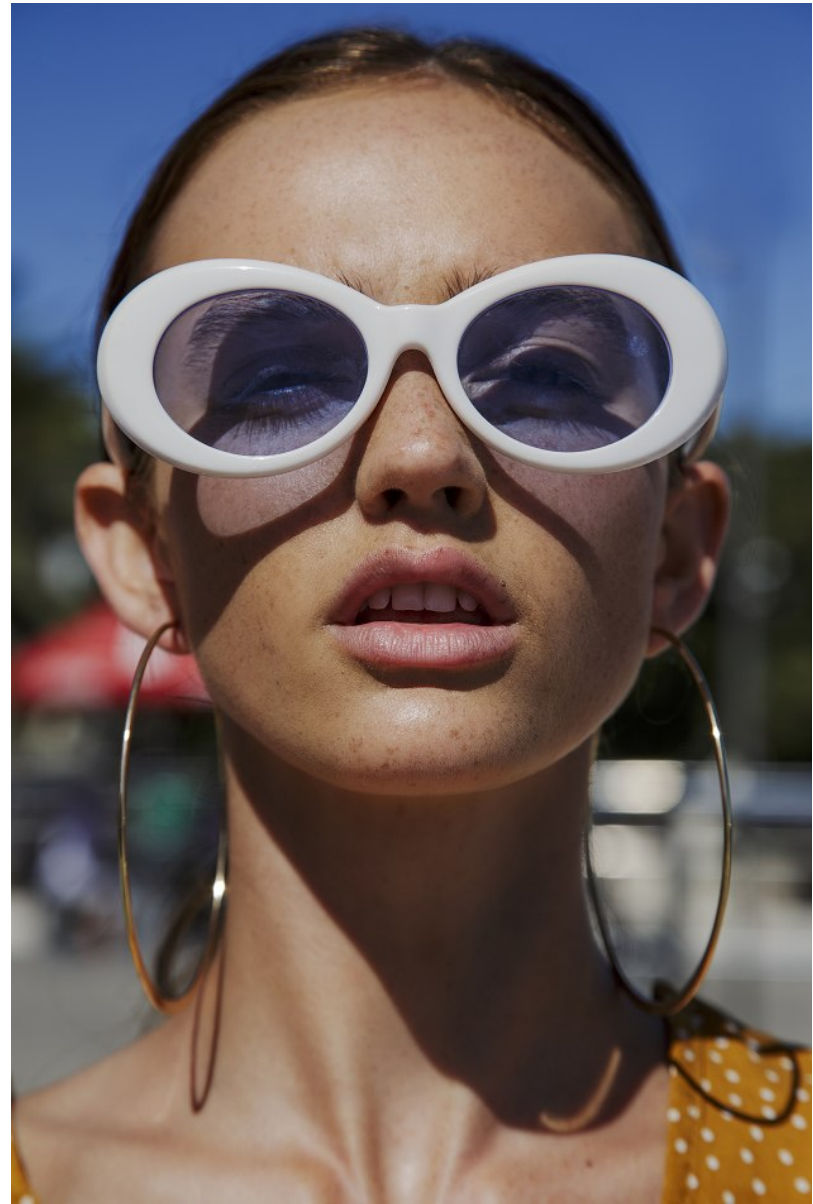

BOSS MODELS

JOHANNESBURG

MILLA LAKIC

Height: 170cm Bust: 87cm Waist: 66cm Hips: 99cm Shoe: 6 UK Hair: Light Brown Eyes: Hazel