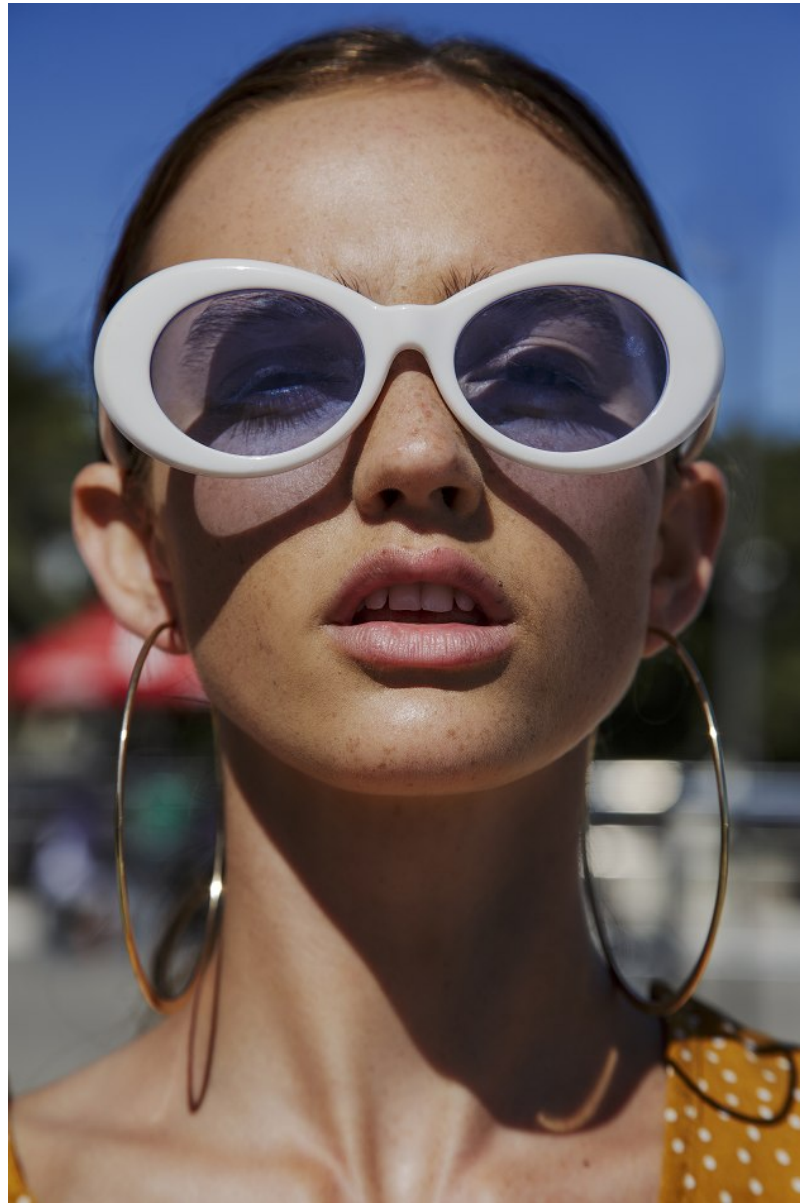

BOSS MODELS

JOHANNESBURG

MILLA LAKIC

Height: 170cm Bust: 78cm Waist: 60cm Hips: 90cm Shoe: 6 UK Hair: Light Brown Eyes: Hazel

BOSS MODELS

JOHANNESBURG

MILLA LAKIC

Height: 170cm Bust: 78cm Waist: 60cm Hips: 90cm Shoe: 6 UK Hair: Light Brown Eyes: Hazel