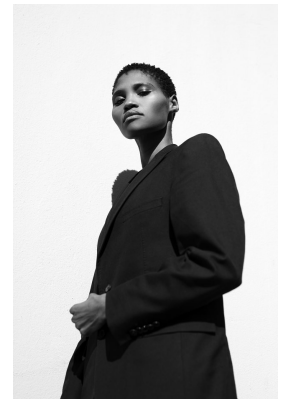

BOSS MODELS

JOHANNESBURG

ANDY MANXIWA

Height: 176cm Bust: 89cm Waist: 72cm Hips: 96cm Shoe: 7 UK Hair: Black Eyes: Brown

BOSS MODELS

JOHANNESBURG

ANDY MANXIWA

Height: 176cm Bust: 89cm Waist: 72cm Hips: 96cm Shoe: 7 UK Hair: Black Eyes: Brown