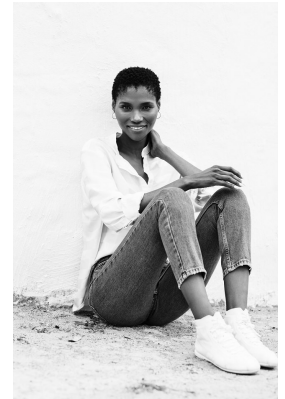

BOSS MODELS

JOHANNESBURG

ANDY MANXIWA

Height: 176cm Bust: 89cm Waist: 72cm Hips: 96cm Shoe: 7 UK Hair: Black Eyes: Brown

BOSS MODELS

JOHANNESBURG

ANDY MANXIWA

Height: 176cm Bust: 89cm Waist: 72cm Hips: 96cm Shoe: 7 UK Hair: Black Eyes: Brown