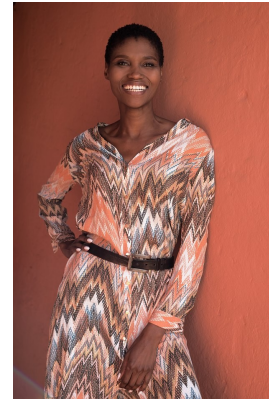

BOSS MODELS

JOHANNESBURG

ANDY MANXIWA

Height: 176cm Bust: 89cm Waist: 72cm Hips: 96cm Shoe: 7 UK Hair: Black Eyes: Brown

BOSS MODELS

JOHANNESBURG

ANDY MANXIWA

Height: 176cm Bust: 89cm Waist: 72cm Hips: 96cm Shoe: 7 UK Hair: Black Eyes: Brown