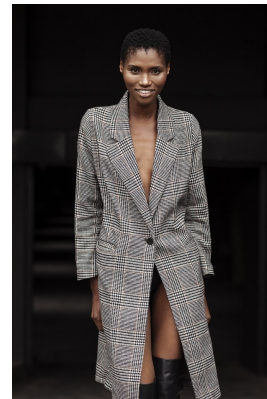

BOSS MODELS

JOHANNESBURG

ANDY MANXIWA

Height: 176cm Bust: 89cm Waist: 72cm Hips: 96cm Shoe: 7 UK Hair: Black Eyes: Brown

BOSS MODELS

JOHANNESBURG

ANDY MANXIWA

Height: 176cm Bust: 89cm Waist: 72cm Hips: 96cm Shoe: 7 UK Hair: Black Eyes: Brown