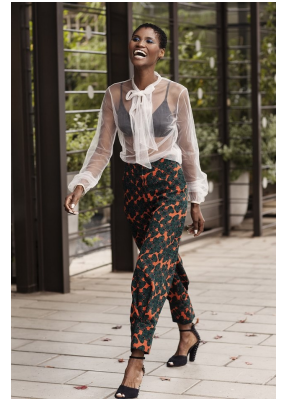

BOSS MODELS

JOHANNESBURG

ANDY MANXIWA

Height: 176cm Bust: 89cm Waist: 72cm Hips: 96cm Shoe: 7 UK Hair: Black Eyes: Brown

BOSS MODELS

JOHANNESBURG

ANDY MANXIWA

Height: 176cm Bust: 89cm Waist: 72cm Hips: 96cm Shoe: 7 UK Hair: Black Eyes: Brown