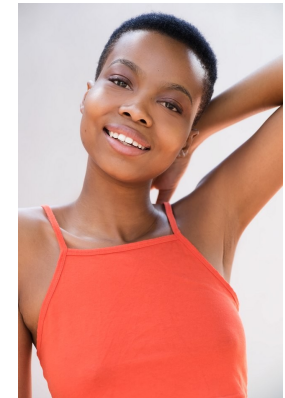

BOSS MODELS

JOHANNESBURG

CLEOPATRA MOKONE

Height: 176cm Bust: 74cm Waist: 58cm Hips: 90cm Shoe: 6 UK Hair: Dark Brown Eyes: Brown

BOSS MODELS

JOHANNESBURG

CLEOPATRA MOKONE

Height: 176cm Bust: 74cm Waist: 58cm Hips: 90cm Shoe: 6 UK Hair: Dark Brown Eyes: Brown