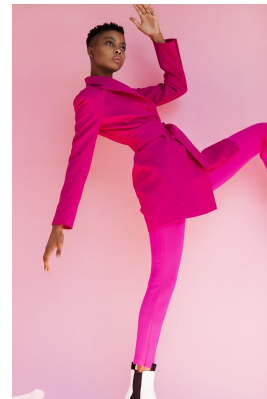

BOSS MODELS

JOHANNESBURG

CLEOPATRA MOKONE

Height: 176cm Bust: 74cm Waist: 58cm Hips: 90cm Shoe: 6 UK Hair: Dark Brown Eyes: Brown

BOSS MODELS

JOHANNESBURG

CLEOPATRA MOKONE

Height: 176cm Bust: 74cm Waist: 58cm Hips: 90cm Shoe: 6 UK Hair: Dark Brown Eyes: Brown