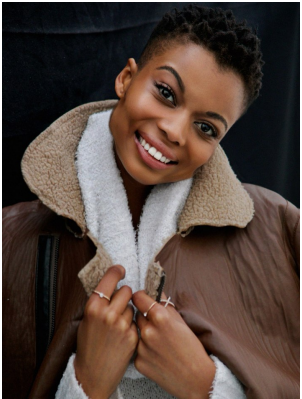

BOSS MODELS

JOHANNESBURG

CLEOPATRA MOKONE

Height: 176cm Bust: 74cm Waist: 58cm Hips: 90cm Shoe: 6 UK Hair: Dark Brown Eyes: Brown

BOSS MODELS

JOHANNESBURG

CLEOPATRA MOKONE

Height: 176cm Bust: 74cm Waist: 58cm Hips: 90cm Shoe: 6 UK Hair: Dark Brown Eyes: Brown