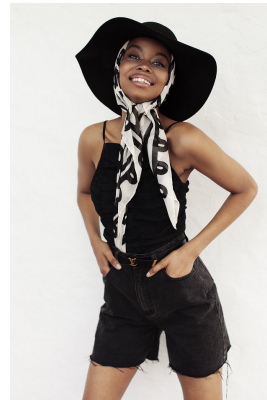

BOSS MODELS

JOHANNESBURG

CLEOPATRA MOKONE

Height: 176cm Bust: 74cm Waist: 58cm Hips: 90cm Shoe: 6 UK Hair: Dark Brown Eyes: Brown

BOSS MODELS

JOHANNESBURG

CLEOPATRA MOKONE

Height: 176cm Bust: 74cm Waist: 58cm Hips: 90cm Shoe: 6 UK Hair: Dark Brown Eyes: Brown