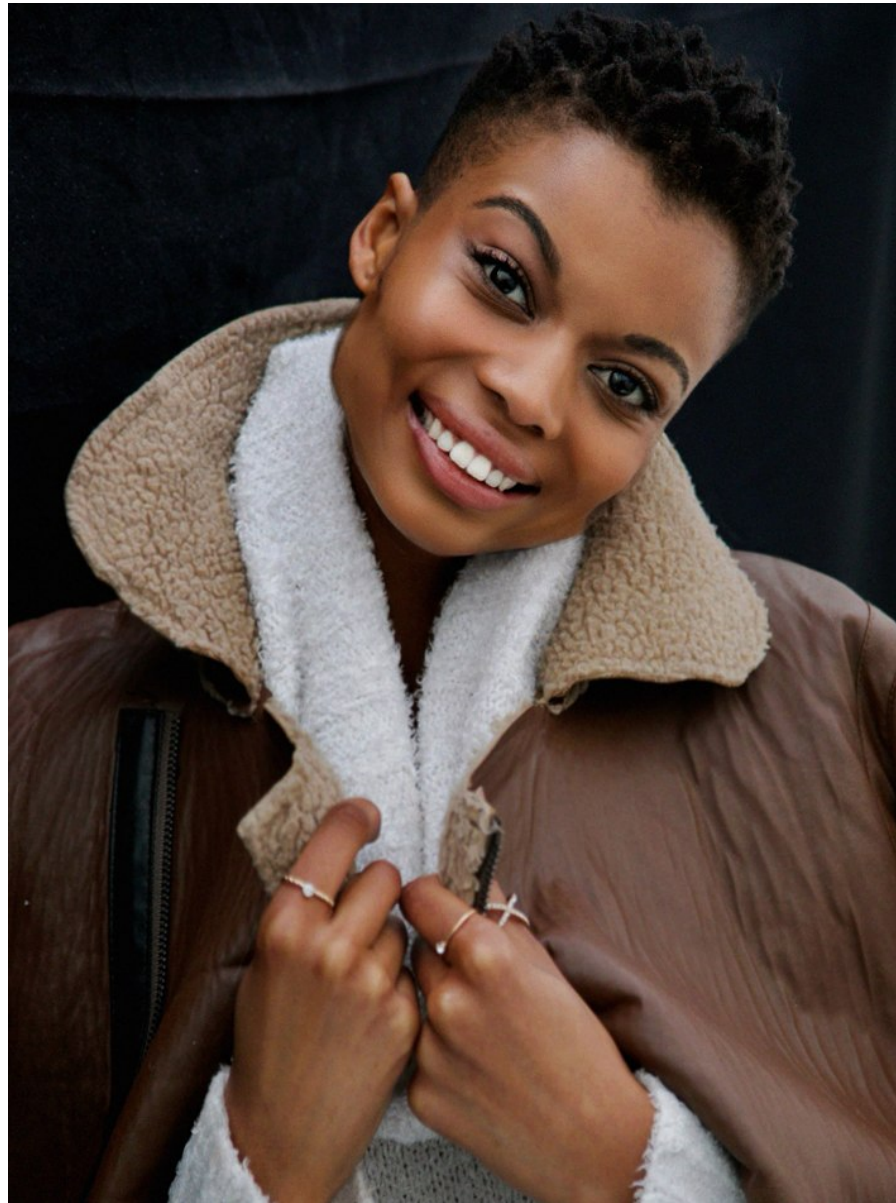

BOSS MODELS

JOHANNESBURG

CLEOPATRA MOKONE

Height: 176cm Bust: 74cm Waist: 58cm Hips: 90cm Shoe: 6 UK Hair: Dark Brown Eyes: Brown

BOSS MODELS

JOHANNESBURG

CLEOPATRA MOKONE

Height: 176cm Bust: 74cm Waist: 58cm Hips: 90cm Shoe: 6 UK Hair: Dark Brown Eyes: Brown