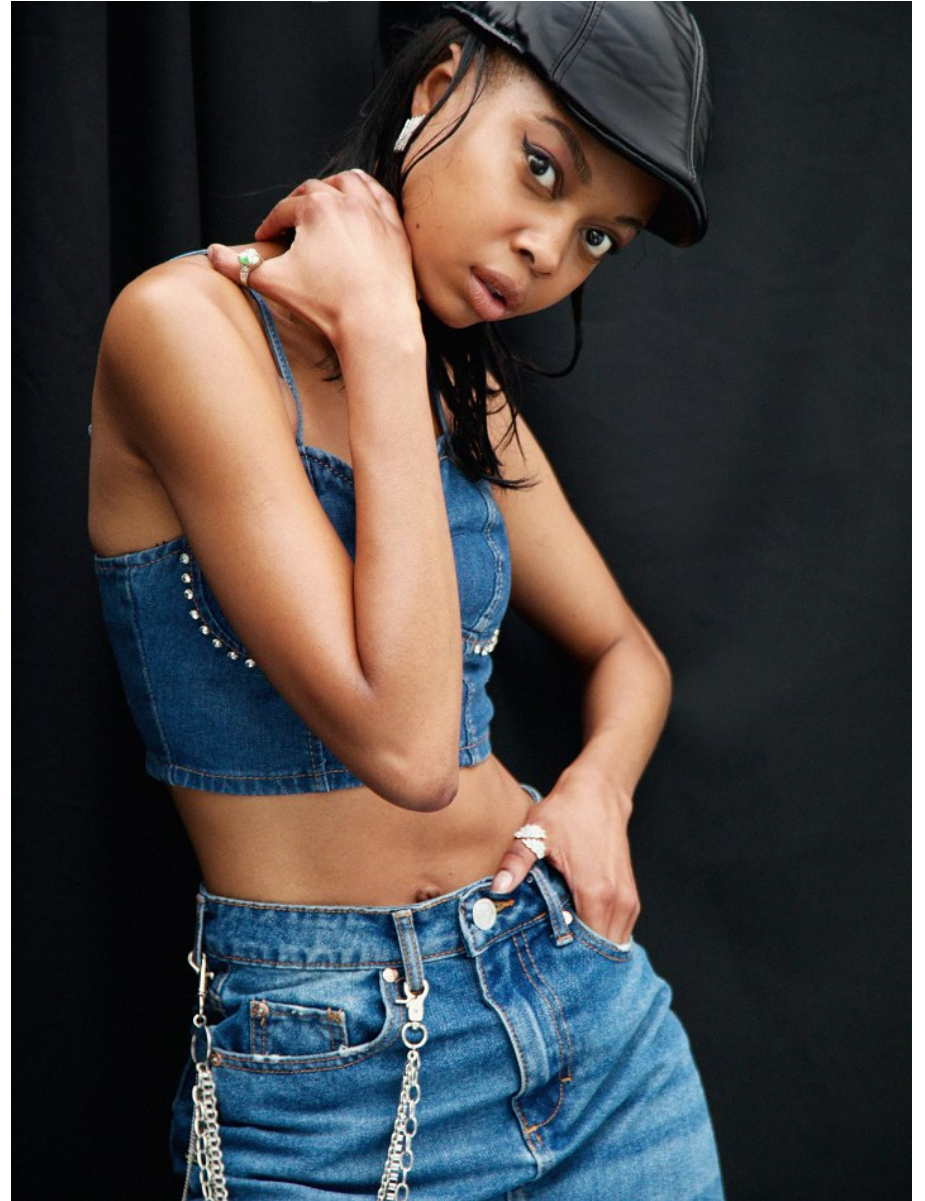

BOSS MODELS

JOHANNESBURG

CLEOPATRA MOKONE

Height: 176cm Bust: 74cm Waist: 58cm Hips: 90cm Shoe: 6 UK Hair: Dark Brown Eyes: Brown