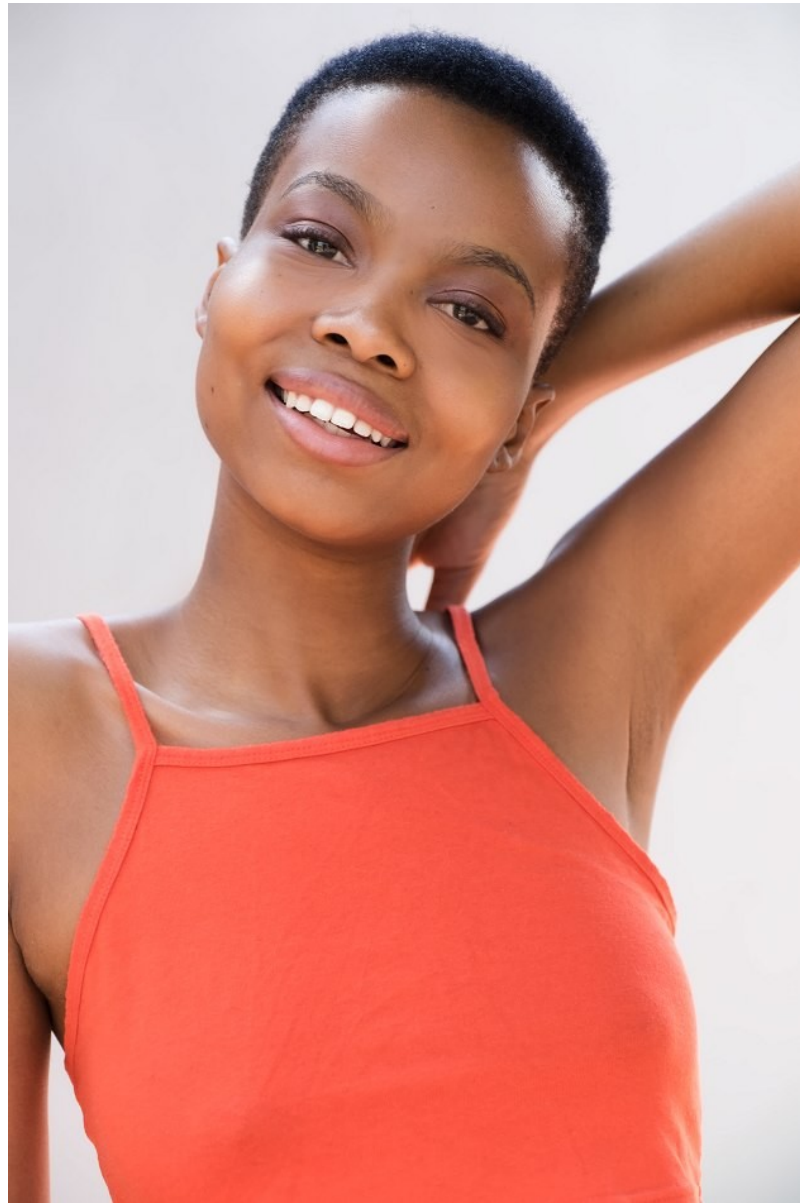

CLEOPATRA MOKONE

BOSS MODELS

JOHANNESBURG

Height: 176cm Bust: 74cm Waist: 58cm Hips: 90cm Shoe: 6 UK Hair: Dark Brown Eyes: Brown