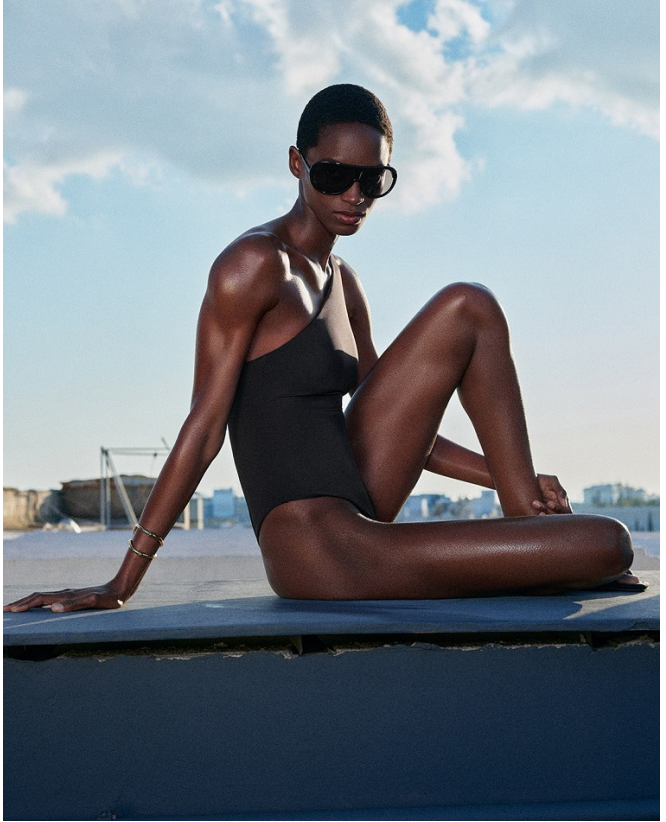

BOSS MODELS

JOHANNESBURG

FAITH JOHNSON

Height: 181cm Bust: 81cm Waist: 62cm Hips: 89cm Shoe: 8 UK Hair: Black Eyes: Brown