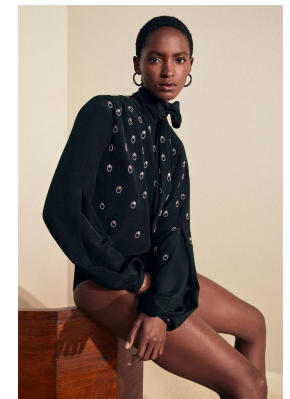

BOSS MODELS

JOHANNESBURG

FAITH JOHNSON

Height: 181cm Bust: 81cm Waist: 62cm Hips: 89cm Shoe: 8 UK Hair: Black Eyes: Brown

BOSS MODELS

JOHANNESBURG

FAITH JOHNSON

Height: 181cm Bust: 81cm Waist: 62cm Hips: 89cm Shoe: 8 UK Hair: Black Eyes: Brown

BOSS MODELS

JOHANNESBURG

FAITH JOHNSON

Height: 181cm Bust: 81cm Waist: 62cm Hips: 89cm Shoe: 8 UK Hair: Black Eyes: Brown