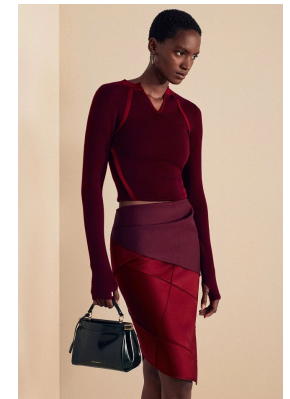

BOSS MODELS

JOHANNESBURG

FAITH JOHNSON

Height: 181cm Bust: 81cm Waist: 62cm Hips: 89cm Shoe: 8 UK Hair: Black Eyes: Brown

BOSS MODELS

JOHANNESBURG

FAITH JOHNSON

Height: 181cm Bust: 81cm Waist: 62cm Hips: 89cm Shoe: 8 UK Hair: Black Eyes: Brown

BOSS MODELS

JOHANNESBURG

FAITH JOHNSON

Height: 181cm Bust: 81cm Waist: 62cm Hips: 89cm Shoe: 8 UK Hair: Black Eyes: Brown