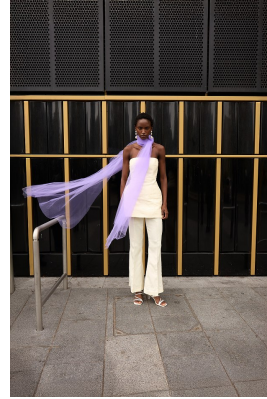

BOSS MODELS

JOHANNESBURG

FAITH JOHNSON

Height: 181cm Bust: 81cm Waist: 62cm Hips: 89cm Shoe: 8 UK Hair: Black Eyes: Brown

BOSS MODELS

JOHANNESBURG

FAITH JOHNSON

Height: 181cm Bust: 81cm Waist: 62cm Hips: 89cm Shoe: 8 UK Hair: Black Eyes: Brown

BOSS MODELS

JOHANNESBURG

FAITH JOHNSON

Height: 181cm Bust: 81cm Waist: 62cm Hips: 89cm Shoe: 8 UK Hair: Black Eyes: Brown