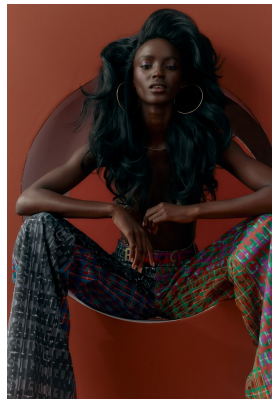

BOSS MODELS

JOHANNESBURG

FAITH JOHNSON

Height: 181cm Bust: 81cm Waist: 62cm Hips: 89cm Shoe: 8 UK Hair: Black Eyes: Brown

BOSS MODELS

JOHANNESBURG

FAITH JOHNSON

Height: 181cm Bust: 81cm Waist: 62cm Hips: 89cm Shoe: 8 UK Hair: Black Eyes: Brown

BOSS MODELS

JOHANNESBURG

FAITH JOHNSON

Height: 181cm Bust: 81cm Waist: 62cm Hips: 89cm Shoe: 8 UK Hair: Black Eyes: Brown