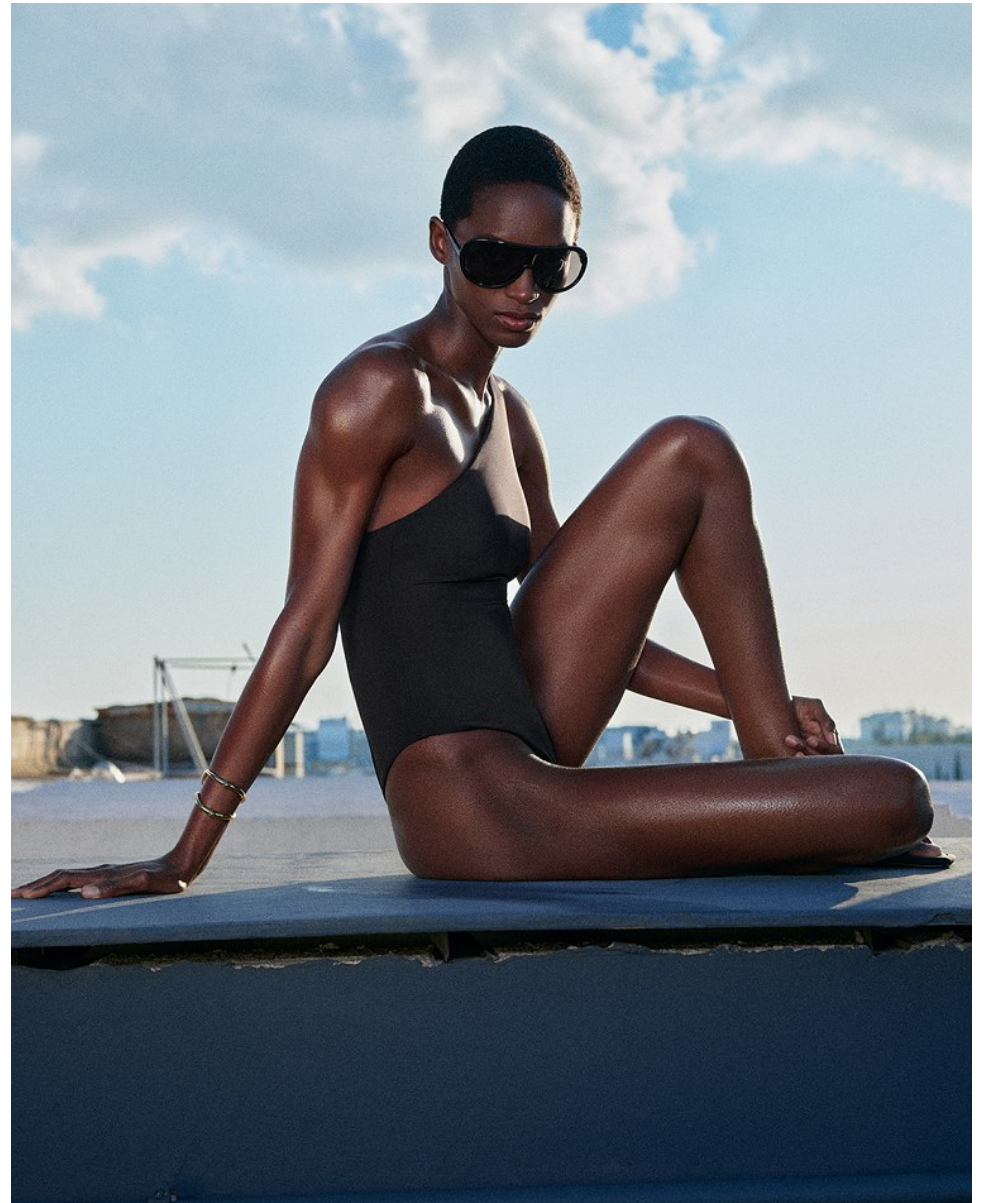

BOSS MODELS

JOHANNESBURG

FAITH JOHNSON

Height: 181cm Bust: 81cm Waist: 62cm Hips: 89cm Shoe: 8 UK Hair: Black Eyes: Brown