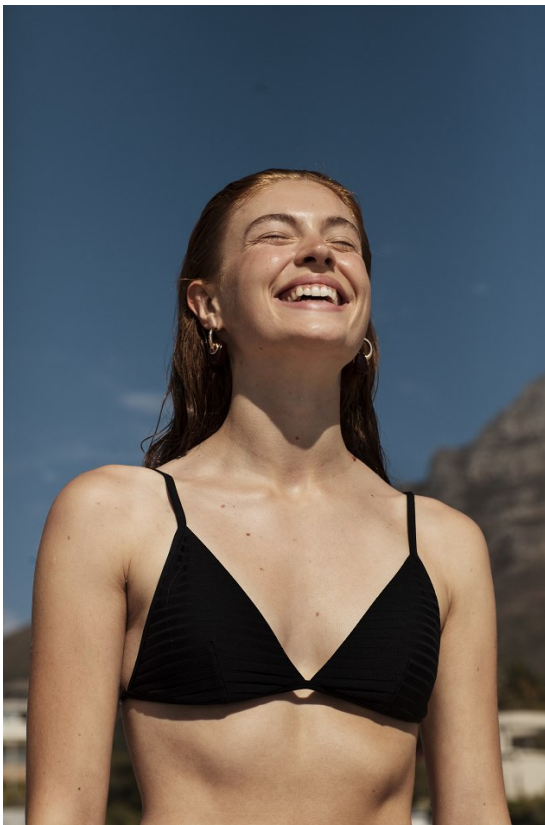

BOSS MODELS

JOHANNESBURG

JAGGRE-BLU VERMAAK

Height: 174cm Bust: 87cm Waist: 65cm Hips: 89cm Shoe: 7 UK Hair: Strawberry Blonde Eyes: Blue

BOSS MODELS

JOHANNESBURG

JAGGRE-BLU VERMAAK

Height: 174cm Bust: 87cm Waist: 65cm Hips: 89cm Shoe: 7 UK Hair: Strawberry Blonde Eyes: Blue