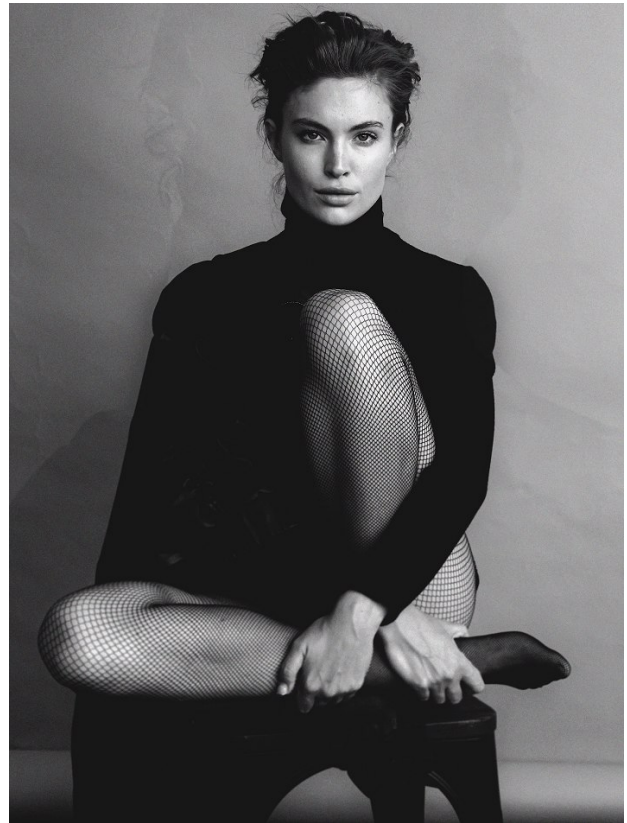

BOSS MODELS

JOHANNESBURG

JAGGRE-BLU VERMAAK

Height: 174cm Bust: 87cm Waist: 65cm Hips: 89cm Shoe: 7 UK Hair: Strawberry Blonde Eyes: Blue

BOSS MODELS

JOHANNESBURG

JAGGRE-BLU VERMAAK

Height: 174cm Bust: 87cm Waist: 65cm Hips: 89cm Shoe: 7 UK Hair: Strawberry Blonde Eyes: Blue