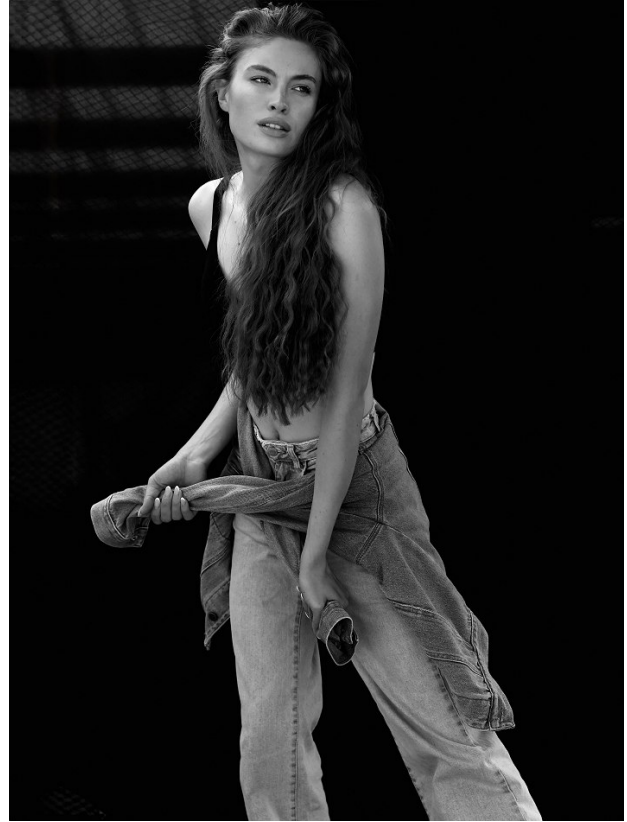

BOSS MODELS

JOHANNESBURG

JAGGRE-BLU VERMAAK

Height: 174cm Bust: 87cm Waist: 65cm Hips: 89cm Shoe: 7 UK Hair: Strawberry Blonde Eyes: Blue

BOSS MODELS

JOHANNESBURG

JAGGRE-BLU VERMAAK

Height: 174cm Bust: 87cm Waist: 65cm Hips: 89cm Shoe: 7 UK Hair: Strawberry Blonde Eyes: Blue