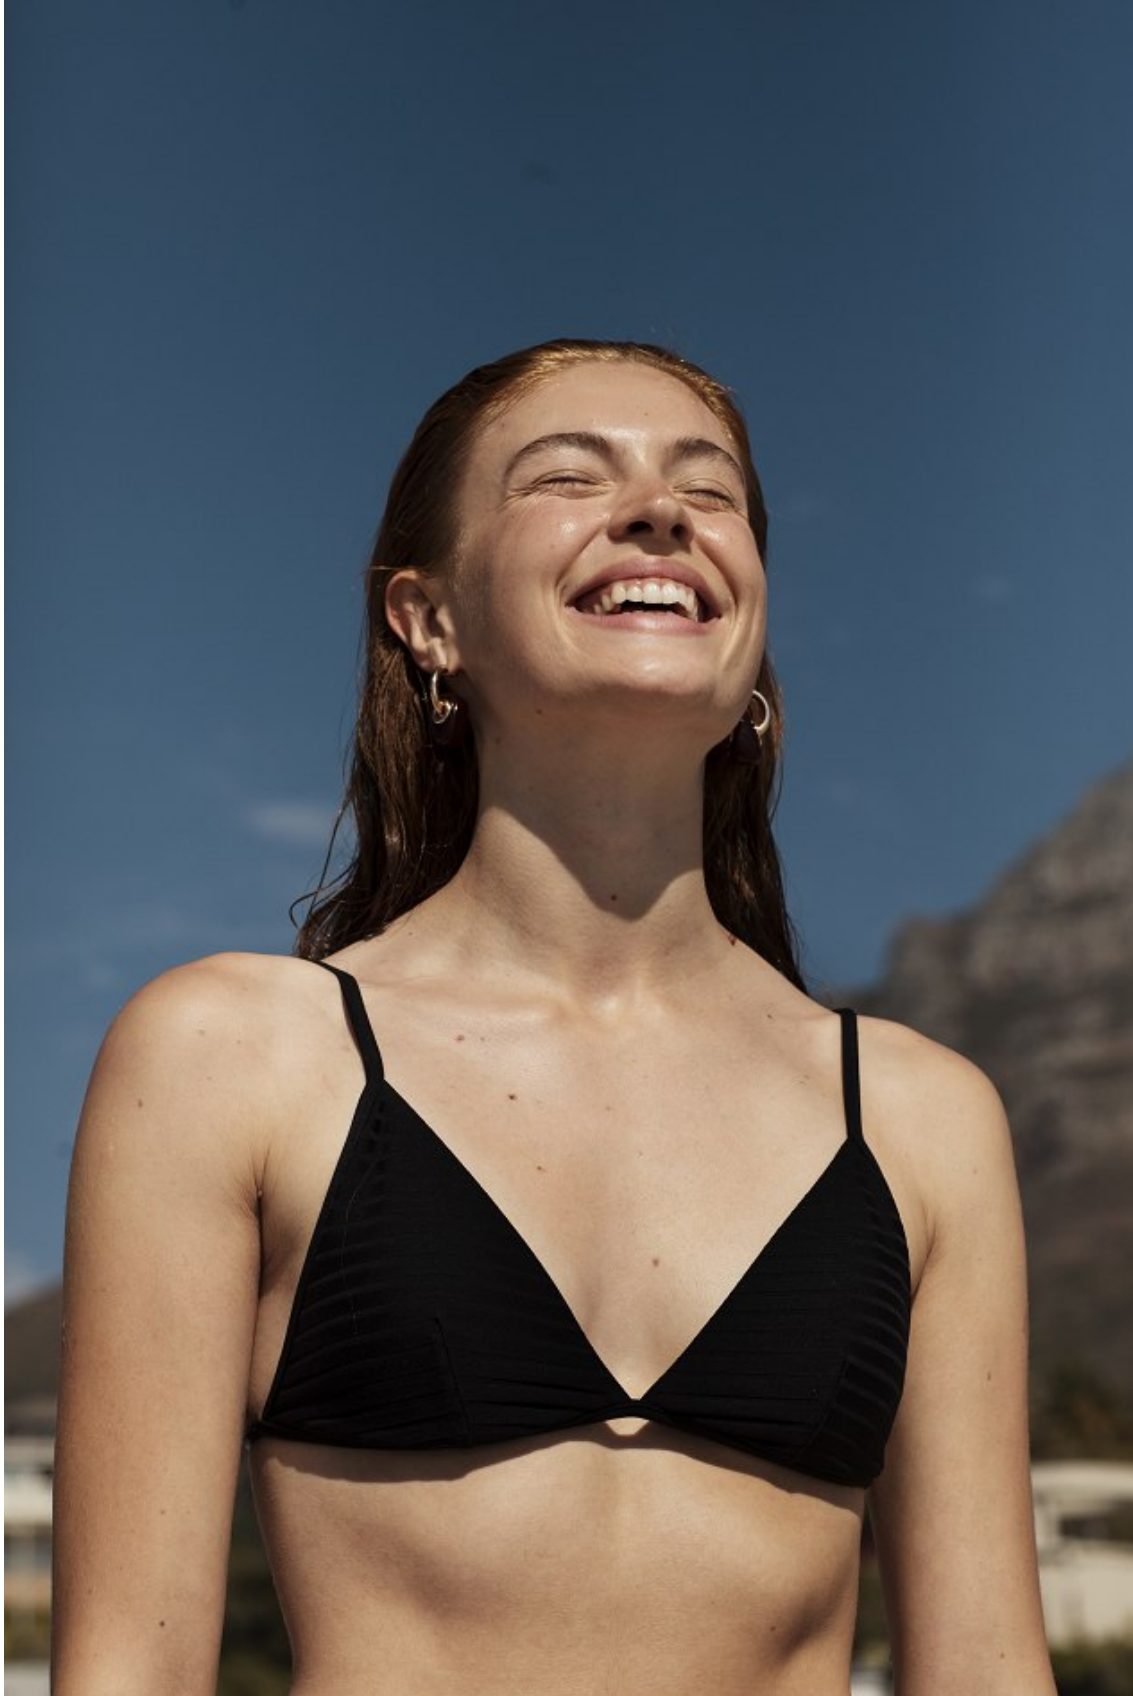

BOSS MODELS

JOHANNESBURG

JAGGRE-BLU VERMAAK

Height: 174cm Bust: 87cm Waist: 65cm Hips: 89cm Shoe: 7 UK Hair: Strawberry Blonde Eyes: Blue