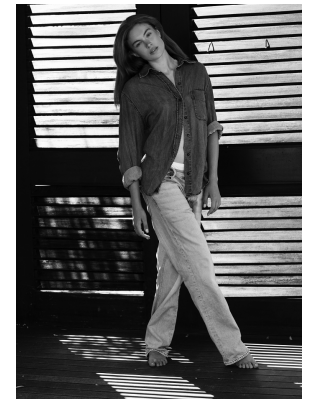

BOSS MODELS

JOHANNESBURG

JAGGRE-BLU VERMAAK

Height: 174cm Bust: 87cm Waist: 65cm Hips: 89cm Shoe: 7 UK Hair: Strawberry Blonde Eyes: Blue