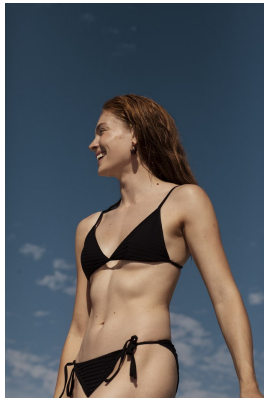

## JAGGRE-BLU VERMAAK

Height: 174cm Bust: 87cm Waist: 65cm Hips: 89cm Shoe: 7 UK Hair: Strawberry Blonde Eyes: Blue