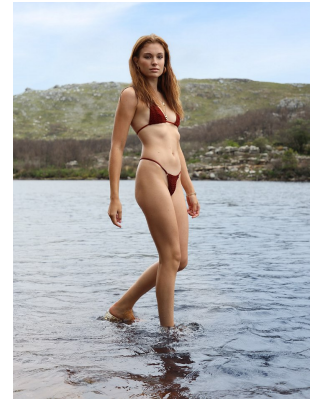

BOSS MODELS

JOHANNESBURG

JAGGRE-BLU VERMAAK

Height: 174cm Bust: 87cm Waist: 65cm Hips: 89cm Shoe: 7 UK Hair: Strawberry Blonde Eyes: Blue