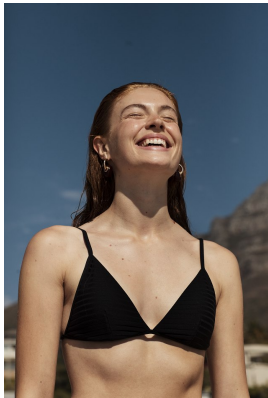

BOSS MODELS

JOHANNESBURG

JAGGRE-BLU VERMAAK

Height: 174cm Bust: 87cm Waist: 65cm Hips: 89cm Shoe: 7 UK Hair: Strawberry Blonde Eyes: Blue