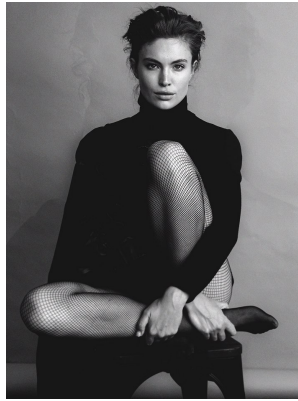

BOSS MODELS

JOHANNESBURG

JAGGRE-BLU VERMAAK

Height: 174cm Bust: 87cm Waist: 65cm Hips: 89cm Shoe: 7 UK Hair: Strawberry Blonde Eyes: Blue