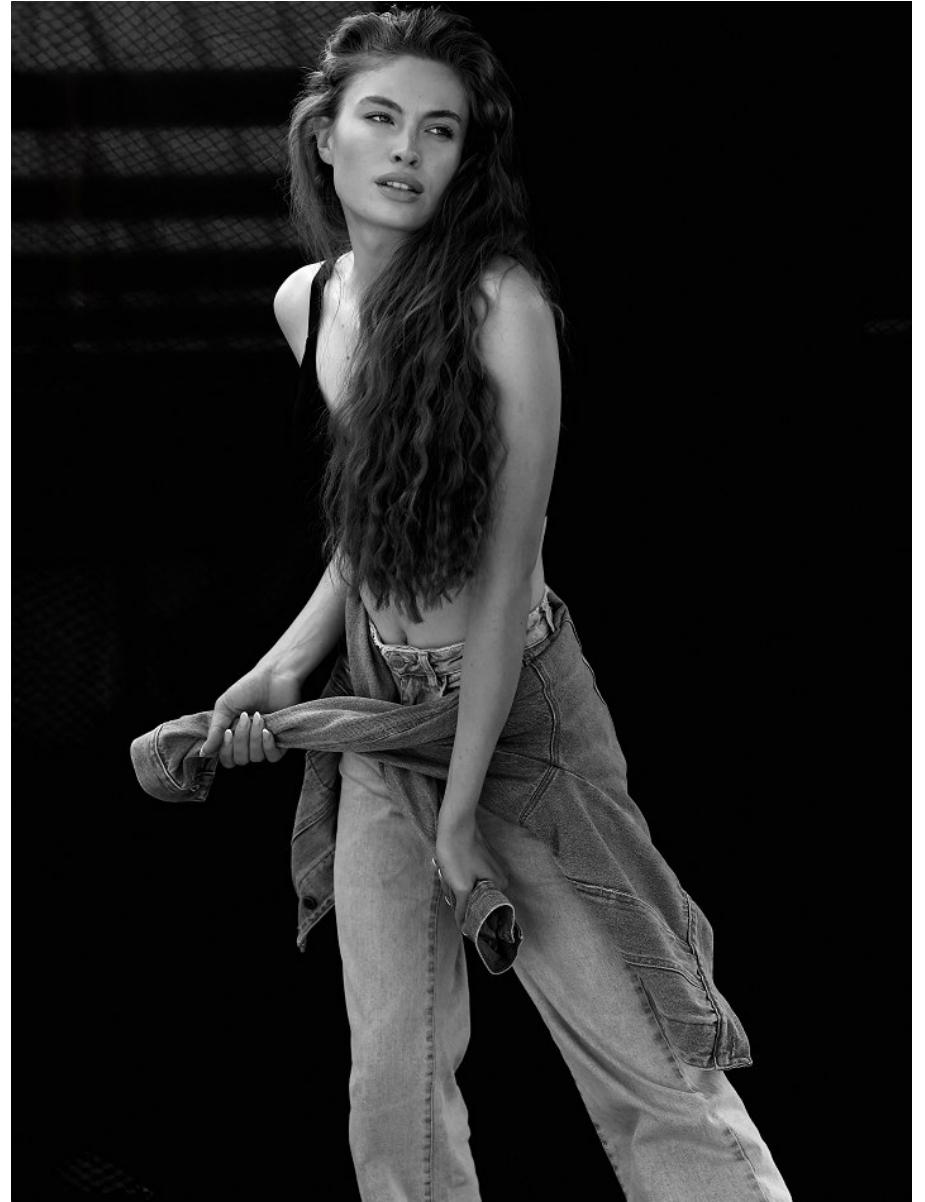

BOSS MODELS

JOHANNESBURG

JAGGRE-BLU VERMAAK

Height: 174cm Bust: 87cm Waist: 65cm Hips: 89cm Shoe: 7 UK Hair: Strawberry Blonde Eyes: Blue