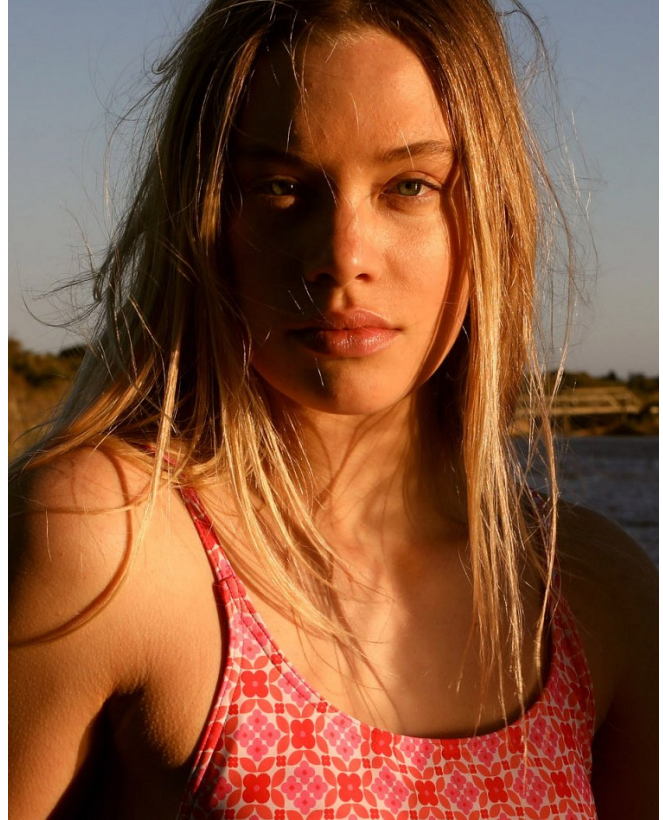

BOSS MODELS

JOHANNESBURG

ANUK VAN ROOYEN

Height: 170cm Bust: 88cm Waist: 68cm Hips: 101cm Shoe: 7 UK Hair: Blonde Eyes: Blue