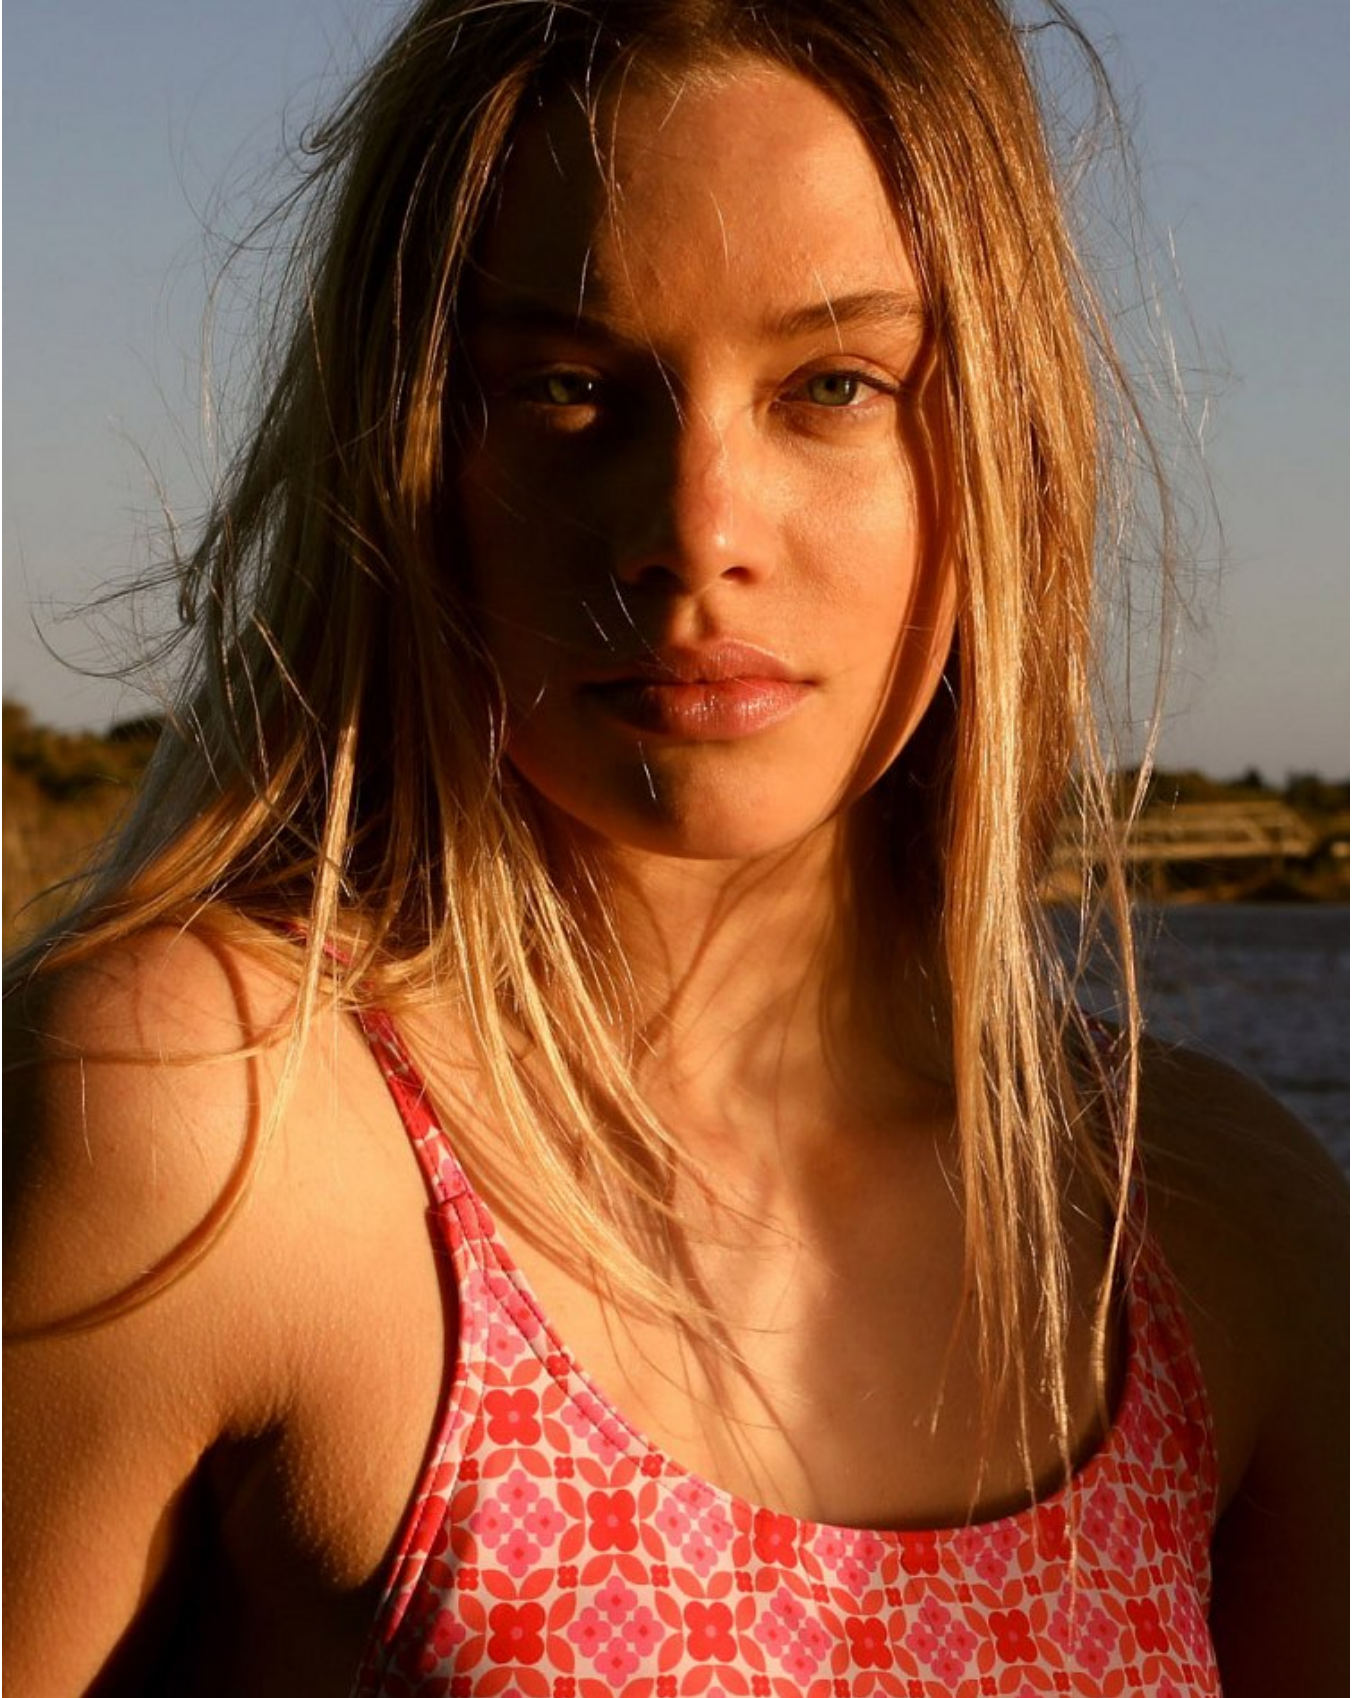

ANUK VAN ROOYEN

BOSS MODELS

JOHANNESBURG

ANUK VAN ROOYEN

Height: 170cm Bust: 88cm Waist: 68cm Hips: 101cm Shoe: 7 UK Hair: Blonde Eyes: Blue