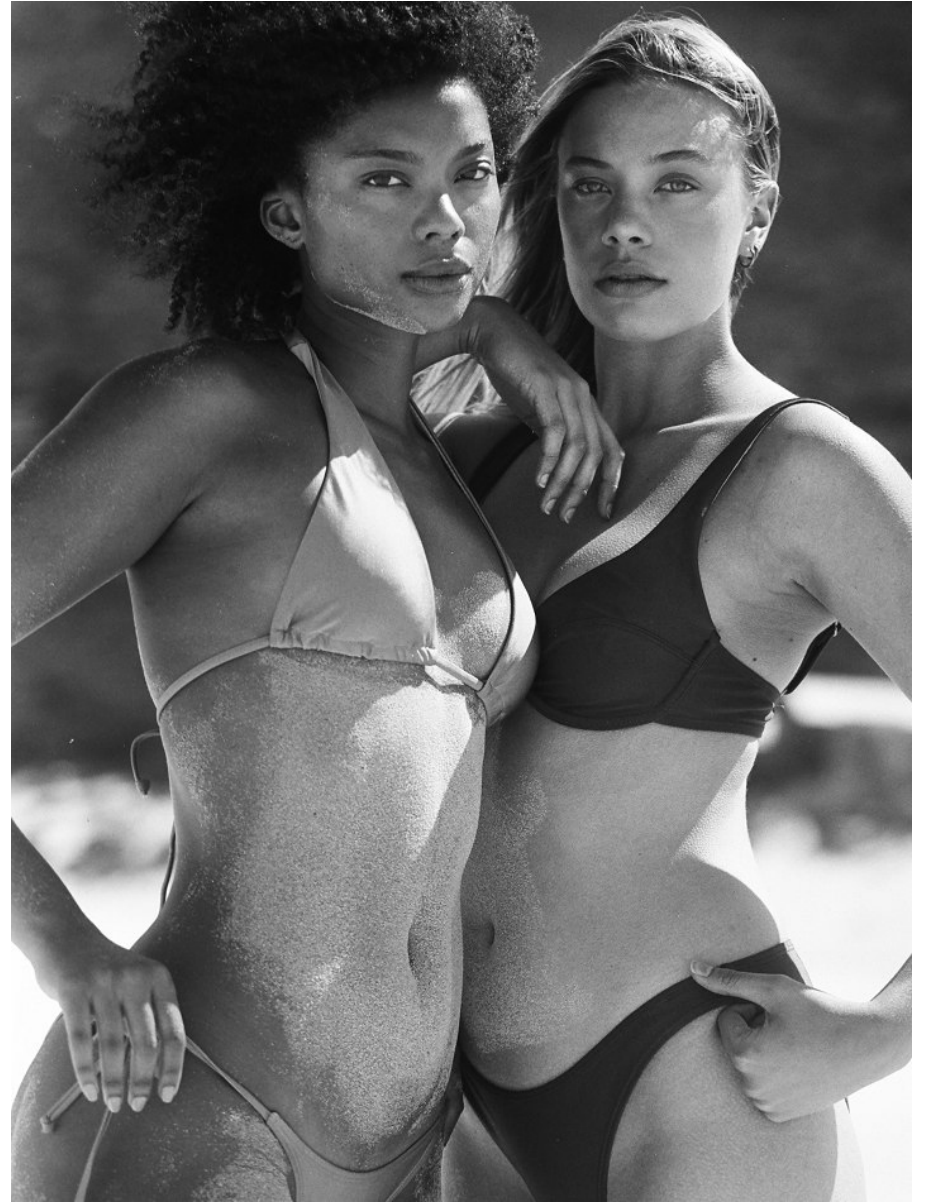

BOSS MODELS

JOHANNESBURG

ANUK VAN ROOYEN

Height: 170cm Bust: 88cm Waist: 68cm Hips: 101cm Shoe: 7 UK Hair: Blonde Eyes: Blue