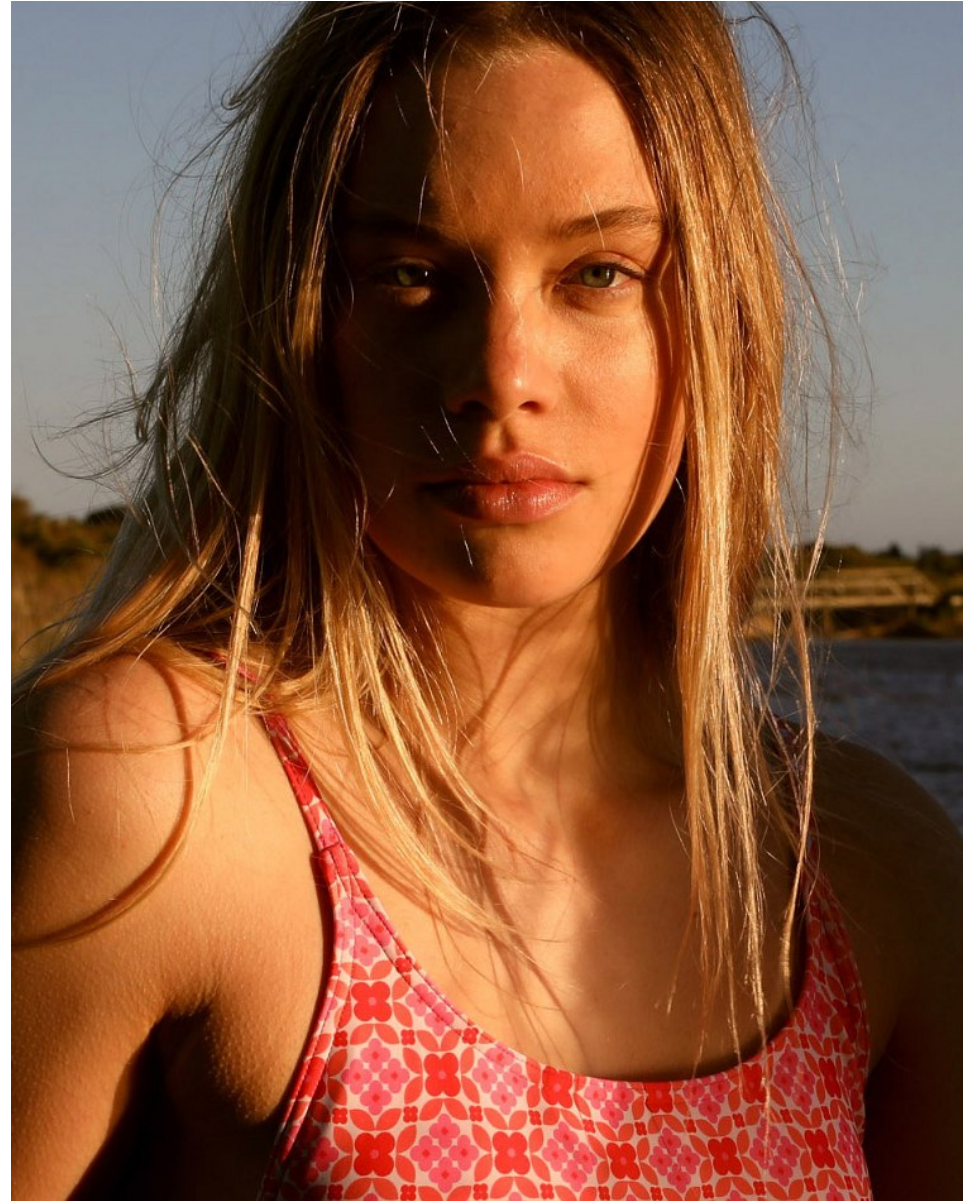

BOSS MODELS

JOHANNESBURG

ANUK VAN ROOYEN

Height: 170cm Bust: 88cm Waist: 68cm Hips: 101cm Shoe: 7 UK Hair: Blonde Eyes: Blue