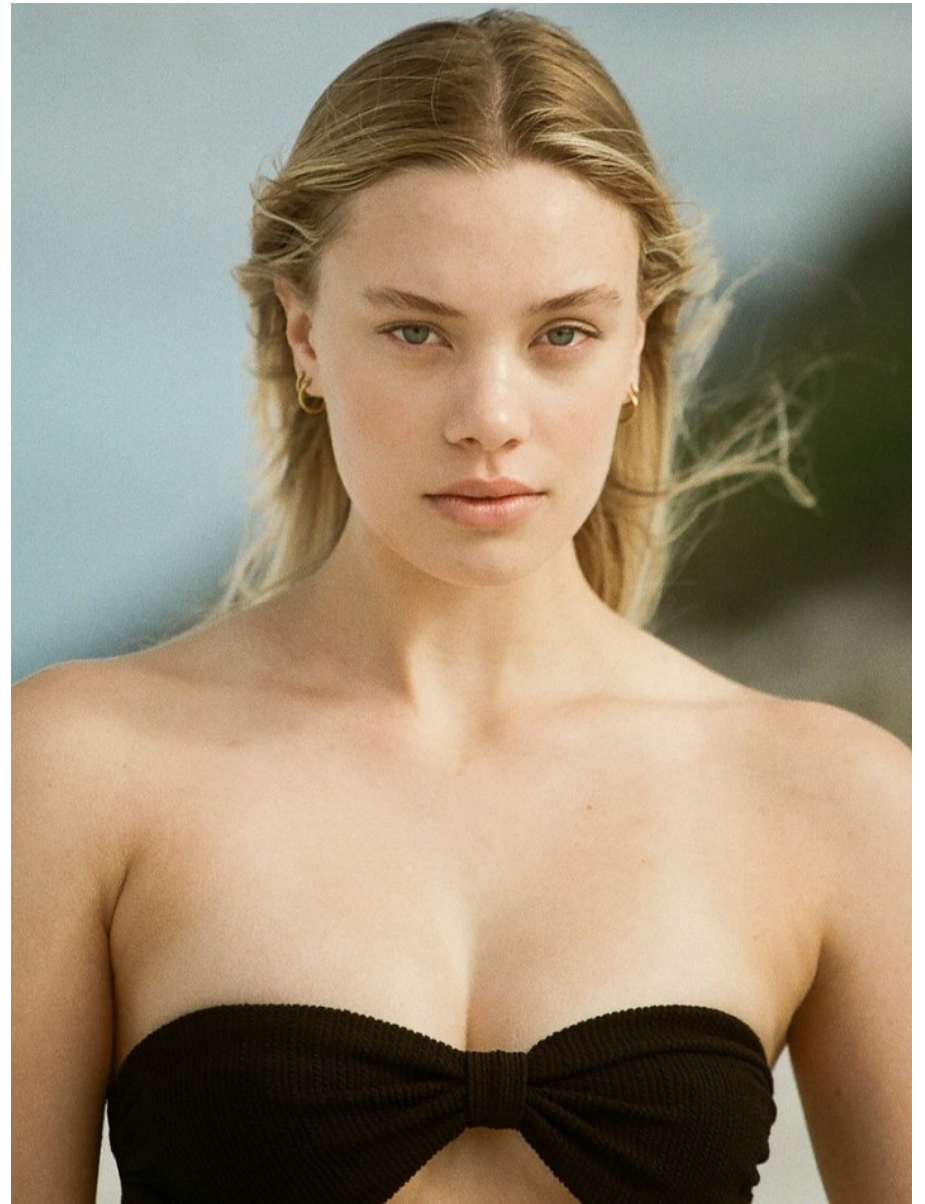

ANUK VAN ROOYEN

BOSS MODELS

JOHANNESBURG

ANUK VAN ROOYEN

Height: 170cm Bust: 88cm Waist: 68cm Hips: 101cm Shoe: 7 UK Hair: Blonde Eyes: Blue