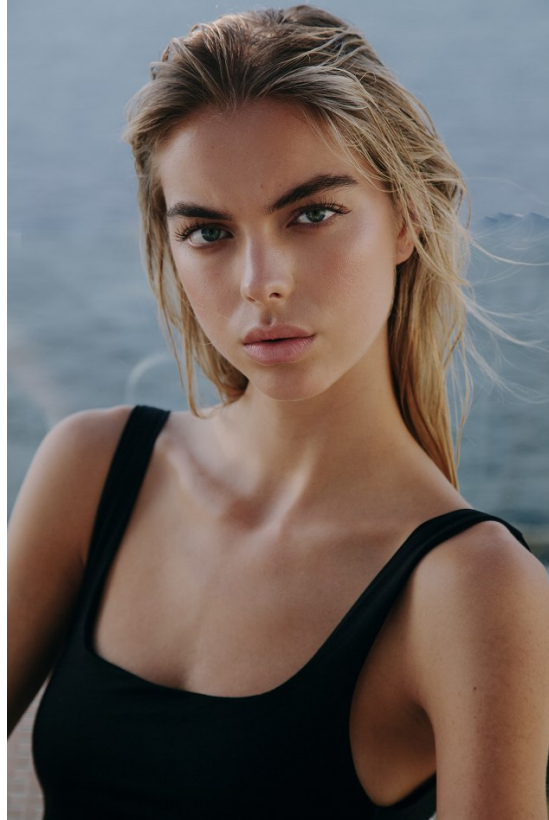

# BOSS MODELS

JOHANNESBURG

GEMMA DONNELLY

Height: 178cm Bust: 77cm Waist: 58cm Hips: 89cm Shoe: 6 UK Hair: Blonde Eyes: Blue