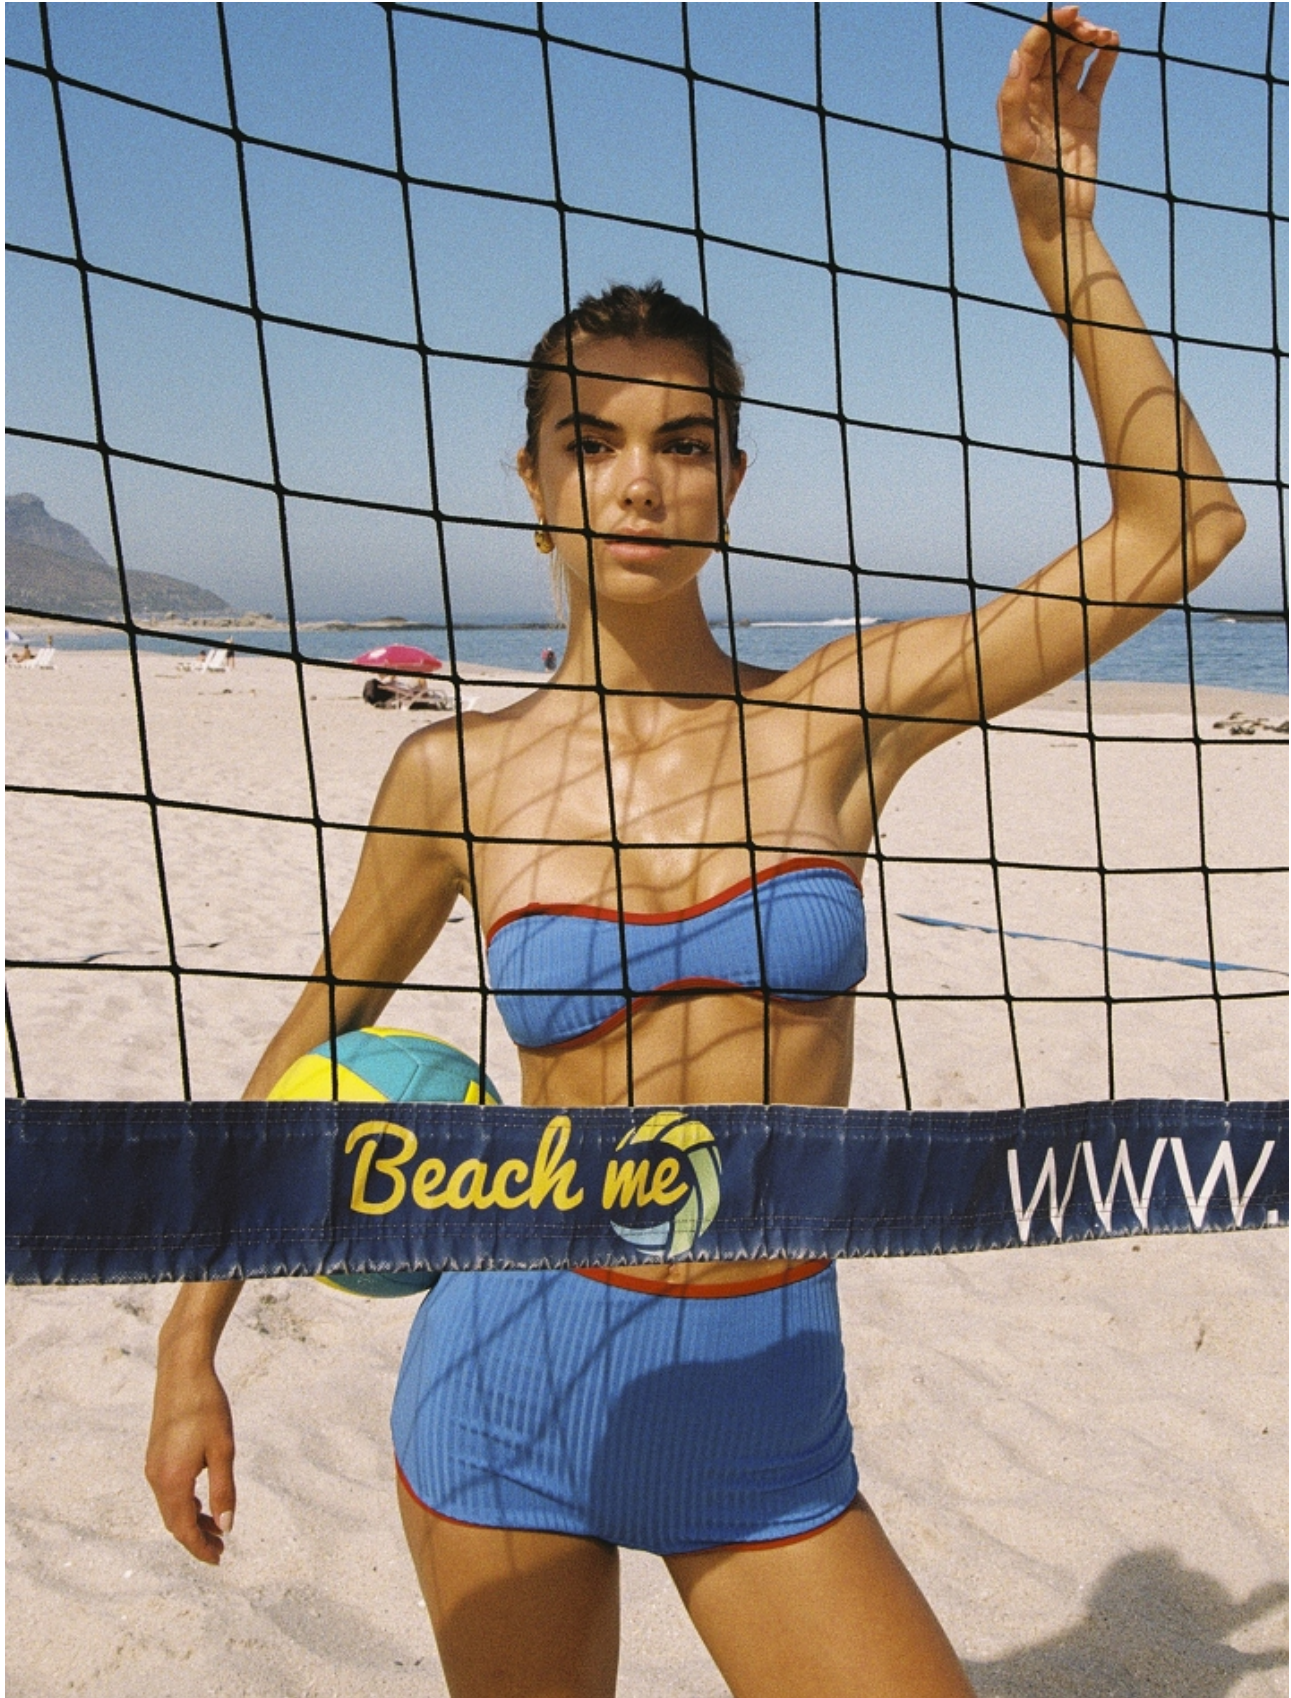

BOSS MODELS

JOHANNESBURG

GEMMA DONNELLY

Height: 178cm Bust: 77cm Waist: 58cm Hips: 89cm Shoe: 6 UK Hair: Blonde Eyes: Blue

BOSS MODELS

JOHANNESBURG

GEMMA DONNELLY

Height: 178cm Bust: 77cm Waist: 58cm Hips: 89cm Shoe: 6 UK Hair: Blonde Eyes: Blue