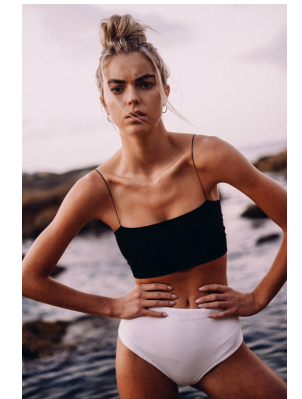

BOSS MODELS

JOHANNESBURG

GEMMA DONNELLY

Height: 178cm Bust: 79cm Waist: 60cm Hips: 90cm Shoe: 6 UK Hair: Blonde Eyes: Blue

BOSS MODELS

JOHANNESBURG

GEMMA DONNELLY

Height: 178cm Bust: 79cm Waist: 60cm Hips: 90cm Shoe: 6 UK Hair: Blonde Eyes: Blue

BOSS MODELS

JOHANNESBURG

GEMMA DONNELLY

Height: 178cm Bust: 79cm Waist: 60cm Hips: 90cm Shoe: 6 UK Hair: Blonde Eyes: Blue