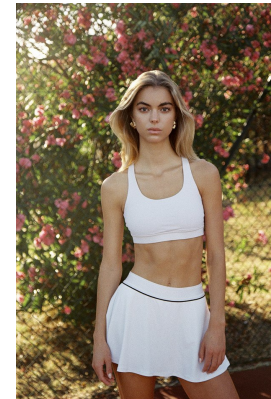

BOSS MODELS

JOHANNESBURG

GEMMA DONNELLY

Height: 178cm Bust: 79cm Waist: 60cm Hips: 90cm Shoe: 6 UK Hair: Blonde Eyes: Blue

BOSS MODELS

JOHANNESBURG

GEMMA DONNELLY

Height: 178cm Bust: 79cm Waist: 60cm Hips: 90cm Shoe: 6 UK Hair: Blonde Eyes: Blue

BOSS MODELS

JOHANNESBURG

GEMMA DONNELLY

Height: 178cm Bust: 79cm Waist: 60cm Hips: 90cm Shoe: 6 UK Hair: Blonde Eyes: Blue