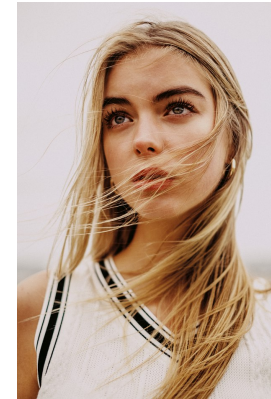

BOSS MODELS

JOHANNESBURG

GEMMA DONNELLY

Height: 178cm Bust: 79cm Waist: 60cm Hips: 94cm Shoe: 6 UK Hair: Blonde Eyes: Blue

BOSS MODELS

JOHANNESBURG

GEMMA DONNELLY

Height: 178cm Bust: 79cm Waist: 60cm Hips: 94cm Shoe: 6 UK Hair: Blonde Eyes: Blue

BOSS MODELS

JOHANNESBURG

GEMMA DONNELLY

Height: 178cm Bust: 79cm Waist: 60cm Hips: 94cm Shoe: 6 UK Hair: Blonde Eyes: Blue