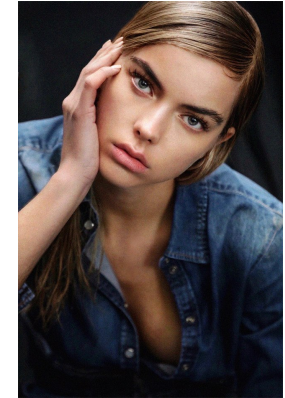

BOSS MODELS

JOHANNESBURG

GEMMA DONNELLY

Height: 178cm Bust: 79cm Waist: 60cm Hips: 90cm Shoe: 6 UK Hair: Blonde Eyes: Blue

BOSS MODELS

JOHANNESBURG

GEMMA DONNELLY

Height: 178cm Bust: 79cm Waist: 60cm Hips: 90cm Shoe: 6 UK Hair: Blonde Eyes: Blue

BOSS MODELS

JOHANNESBURG

GEMMA DONNELLY

Height: 178cm Bust: 79cm Waist: 60cm Hips: 90cm Shoe: 6 UK Hair: Blonde Eyes: Blue