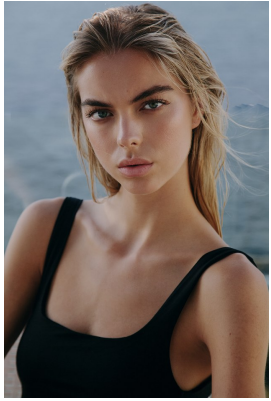

BOSS MODELS

JOHANNESBURG

GEMMA DONNELLY

Height: 178cm Bust: 77cm Waist: 58cm Hips: 89cm Shoe: 6 UK Hair: Blonde Eyes: Blue

BOSS MODELS

JOHANNESBURG

GEMMA DONNELLY

Height: 178cm Bust: 77cm Waist: 58cm Hips: 89cm Shoe: 6 UK Hair: Blonde Eyes: Blue

BOSS MODELS

JOHANNESBURG

GEMMA DONNELLY

Height: 178cm Bust: 77cm Waist: 58cm Hips: 89cm Shoe: 6 UK Hair: Blonde Eyes: Blue