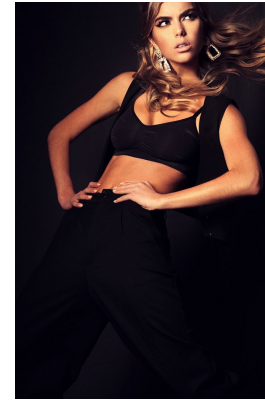

BOSS MODELS

JOHANNESBURG

GEMMA DONNELLY

Height: 178cm Bust: 79cm Waist: 60cm Hips: 94cm Shoe: 6 UK Hair: Blonde Eyes: Blue

BOSS MODELS

JOHANNESBURG

GEMMA DONNELLY

Height: 178cm Bust: 79cm Waist: 60cm Hips: 94cm Shoe: 6 UK Hair: Blonde Eyes: Blue

BOSS MODELS

JOHANNESBURG

GEMMA DONNELLY

Height: 178cm Bust: 79cm Waist: 60cm Hips: 94cm Shoe: 6 UK Hair: Blonde Eyes: Blue