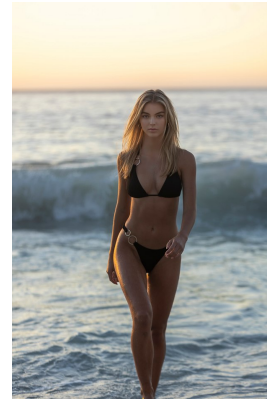

BOSS MODELS

JOHANNESBURG

GEMMA DONNELLY

Height: 178cm Bust: 79cm Waist: 60cm Hips: 94cm Shoe: 6 UK Hair: Blonde Eyes: Blue

BOSS MODELS

JOHANNESBURG

GEMMA DONNELLY

Height: 178cm Bust: 79cm Waist: 60cm Hips: 94cm Shoe: 6 UK Hair: Blonde Eyes: Blue

BOSS MODELS

JOHANNESBURG

GEMMA DONNELLY

Height: 178cm Bust: 79cm Waist: 60cm Hips: 94cm Shoe: 6 UK Hair: Blonde Eyes: Blue