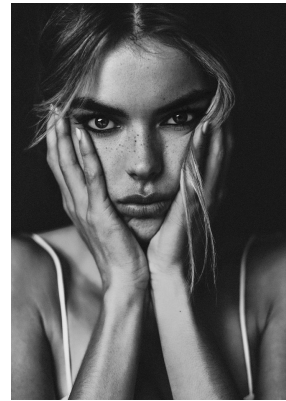

BOSS MODELS

JOHANNESBURG

GEMMA DONNELLY

Height: 178cm Bust: 77cm Waist: 58cm Hips: 89cm Shoe: 6 UK Hair: Blonde Eyes: Blue

BOSS MODELS

JOHANNESBURG

GEMMA DONNELLY

Height: 178cm Bust: 77cm Waist: 58cm Hips: 89cm Shoe: 6 UK Hair: Blonde Eyes: Blue

BOSS MODELS

JOHANNESBURG

GEMMA DONNELLY

Height: 178cm Bust: 77cm Waist: 58cm Hips: 89cm Shoe: 6 UK Hair: Blonde Eyes: Blue