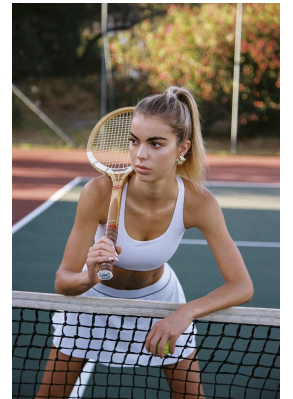

BOSS MODELS

JOHANNESBURG

GEMMA DONNELLY

Height: 178cm Bust: 79cm Waist: 60cm Hips: 90cm Shoe: 6 UK Hair: Blonde Eyes: Blue

BOSS MODELS

JOHANNESBURG

GEMMA DONNELLY

Height: 178cm Bust: 79cm Waist: 60cm Hips: 90cm Shoe: 6 UK Hair: Blonde Eyes: Blue

BOSS MODELS

JOHANNESBURG

GEMMA DONNELLY

Height: 178cm Bust: 79cm Waist: 60cm Hips: 90cm Shoe: 6 UK Hair: Blonde Eyes: Blue