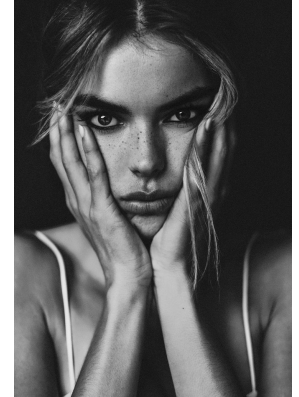

BOSS MODELS

JOHANNESBURG

GEMMA DONNELLY

Height: 178cm Bust: 79cm Waist: 60cm Hips: 90cm Shoe: 6 UK Hair: Blonde Eyes: Blue

BOSS MODELS

JOHANNESBURG

GEMMA DONNELLY

Height: 178cm Bust: 79cm Waist: 60cm Hips: 90cm Shoe: 6 UK Hair: Blonde Eyes: Blue

BOSS MODELS

JOHANNESBURG

GEMMA DONNELLY

Height: 178cm Bust: 79cm Waist: 60cm Hips: 90cm Shoe: 6 UK Hair: Blonde Eyes: Blue