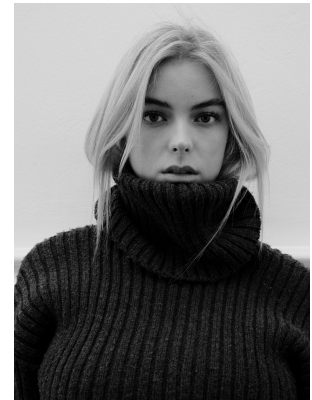

BOSS MODELS

JOHANNESBURG

GEMMA DONNELLY

Height: 178cm Bust: 79cm Waist: 60cm Hips: 94cm Shoe: 6 UK Hair: Blonde Eyes: Blue

BOSS MODELS

JOHANNESBURG

GEMMA DONNELLY

Height: 178cm Bust: 79cm Waist: 60cm Hips: 94cm Shoe: 6 UK Hair: Blonde Eyes: Blue

BOSS MODELS

JOHANNESBURG

GEMMA DONNELLY

Height: 178cm Bust: 79cm Waist: 60cm Hips: 94cm Shoe: 6 UK Hair: Blonde Eyes: Blue