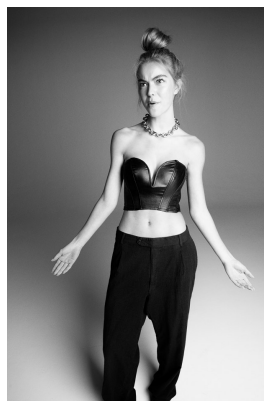

BOSS MODELS

JOHANNESBURG

GEMMA DONNELLY

Height: 178cm Bust: 79cm Waist: 60cm Hips: 94cm Shoe: 6 UK Hair: Blonde Eyes: Blue

BOSS MODELS

JOHANNESBURG

GEMMA DONNELLY

Height: 178cm Bust: 79cm Waist: 60cm Hips: 94cm Shoe: 6 UK Hair: Blonde Eyes: Blue

BOSS MODELS

JOHANNESBURG

GEMMA DONNELLY

Height: 178cm Bust: 79cm Waist: 60cm Hips: 94cm Shoe: 6 UK Hair: Blonde Eyes: Blue