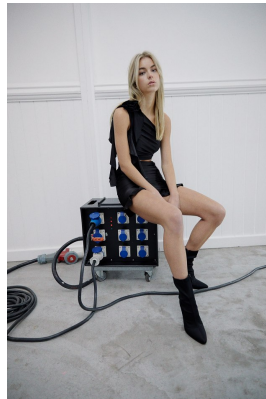

BOSS MODELS

JOHANNESBURG

GEMMA DONNELLY

Height: 178cm Bust: 79cm Waist: 60cm Hips: 90cm Shoe: 6 UK Hair: Blonde Eyes: Blue

BOSS MODELS

JOHANNESBURG

GEMMA DONNELLY

Height: 178cm Bust: 79cm Waist: 60cm Hips: 90cm Shoe: 6 UK Hair: Blonde Eyes: Blue

BOSS MODELS

JOHANNESBURG

GEMMA DONNELLY

Height: 178cm Bust: 79cm Waist: 60cm Hips: 90cm Shoe: 6 UK Hair: Blonde Eyes: Blue