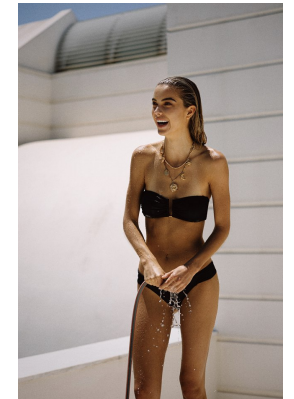

BOSS MODELS

JOHANNESBURG

GEMMA DONNELLY

Height: 178cm Bust: 77cm Waist: 58cm Hips: 89cm Shoe: 6 UK Hair: Blonde Eyes: Blue

BOSS MODELS

JOHANNESBURG

GEMMA DONNELLY

Height: 178cm Bust: 77cm Waist: 58cm Hips: 89cm Shoe: 6 UK Hair: Blonde Eyes: Blue

BOSS MODELS

JOHANNESBURG

GEMMA DONNELLY

Height: 178cm Bust: 77cm Waist: 58cm Hips: 89cm Shoe: 6 UK Hair: Blonde Eyes: Blue