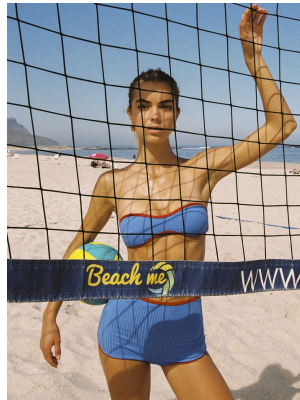

BOSS MODELS

JOHANNESBURG

GEMMA DONNELLY

Height: 178cm Bust: 77cm Waist: 58cm Hips: 89cm Shoe: 6 UK Hair: Blonde Eyes: Blue

BOSS MODELS

JOHANNESBURG

GEMMA DONNELLY

Height: 178cm Bust: 77cm Waist: 58cm Hips: 89cm Shoe: 6 UK Hair: Blonde Eyes: Blue

BOSS MODELS

JOHANNESBURG

GEMMA DONNELLY

Height: 178cm Bust: 77cm Waist: 58cm Hips: 89cm Shoe: 6 UK Hair: Blonde Eyes: Blue