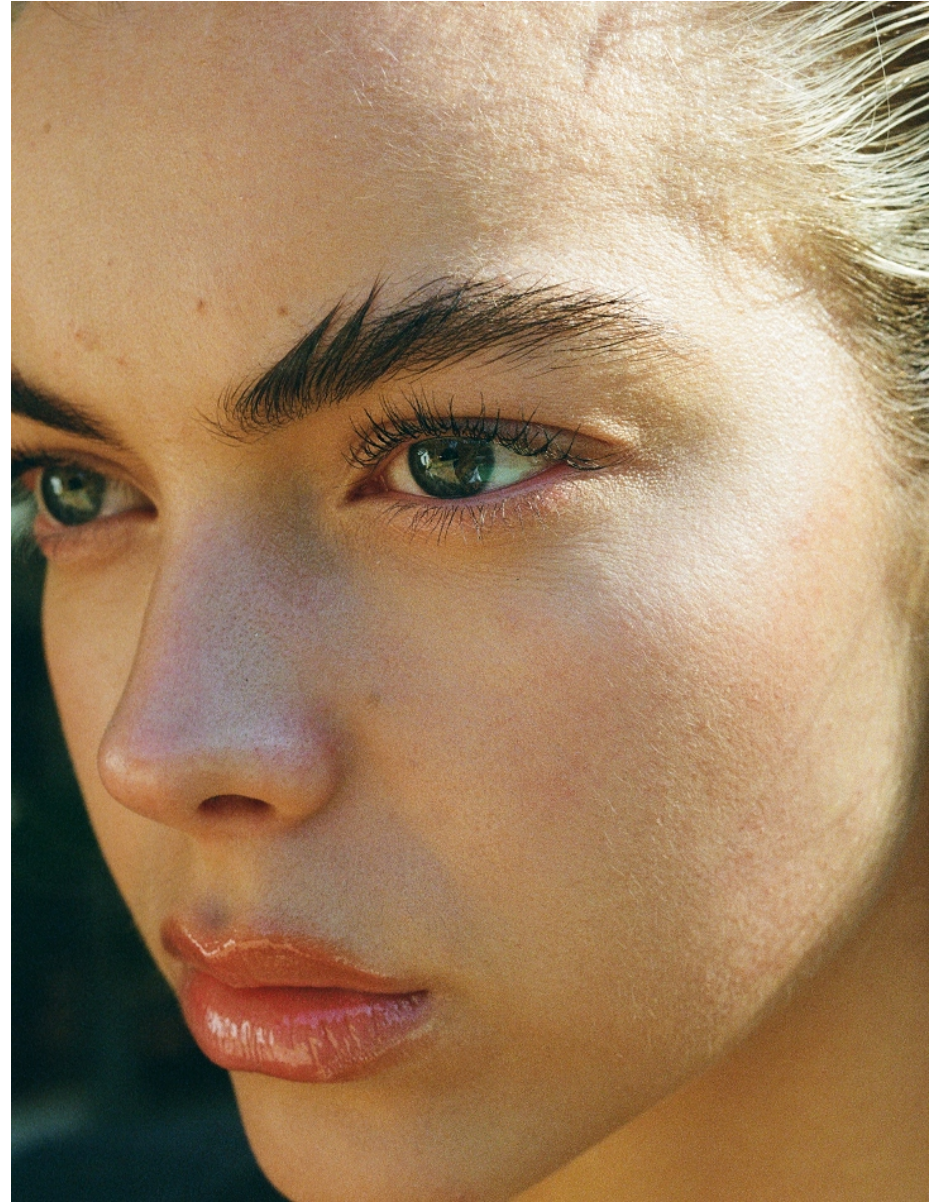

BOSS MODELS

JOHANNESBURG

GEMMA DONNELLY

Height: 178cm Bust: 79cm Waist: 60cm Hips: 90cm Shoe: 6 UK Hair: Blonde Eyes: Blue