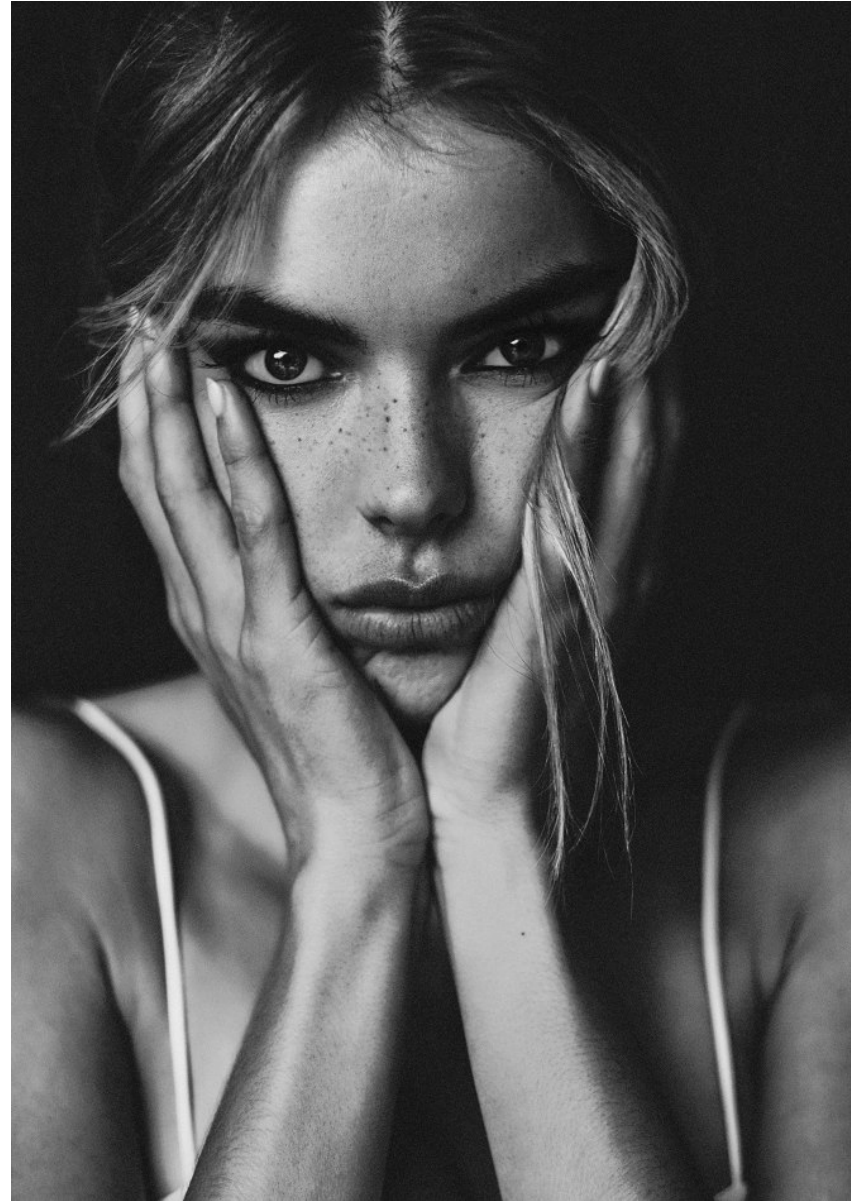

BOSS MODELS

JOHANNESBURG

GEMMA DONNELLY

Height: 178cm Bust: 77cm Waist: 58cm Hips: 89cm Shoe: 6 UK Hair: Blonde Eyes: Blue