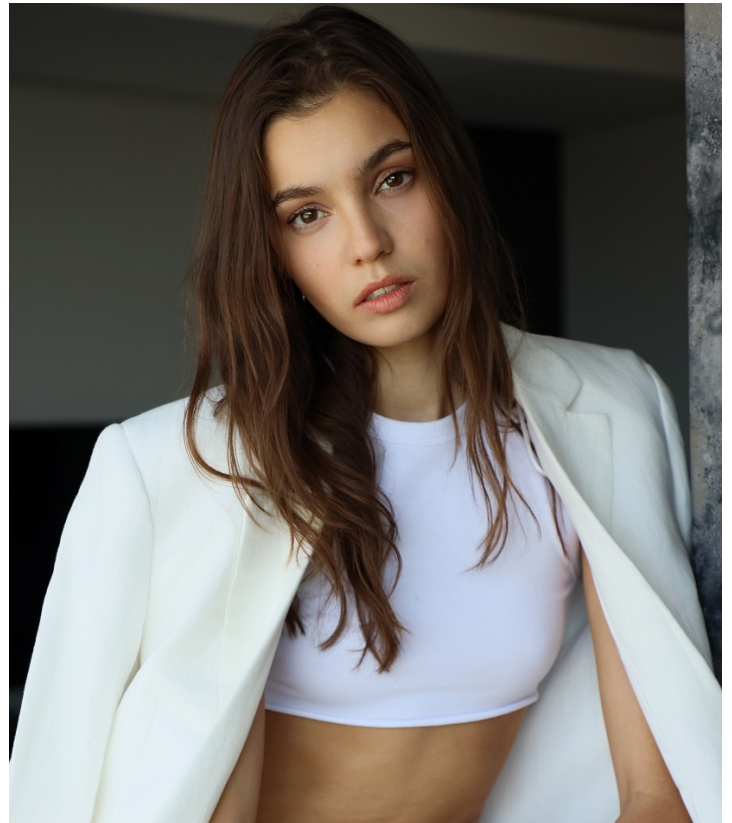

BOSS MODELS

JOHANNESBURG

SHELBY ROSTOCIL

Height: 177cm Bust: 84cm Waist: 61cm Hips: 89cm Shoe: 6 UK Hair: Brown Eyes: Brown

BOSS MODELS

JOHANNESBURG

SHELBY ROSTOCIL

Height: 177cm Bust: 84cm Waist: 61cm Hips: 89cm Shoe: 6 UK Hair: Brown Eyes: Brown