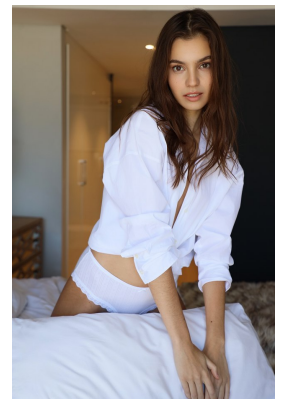

BOSS MODELS

JOHANNESBURG

SHELBY ROSTOCIL

Height: 177cm Bust: 84cm Waist: 61cm Hips: 89cm Shoe: 6 UK Hair: Brown Eyes: Brown