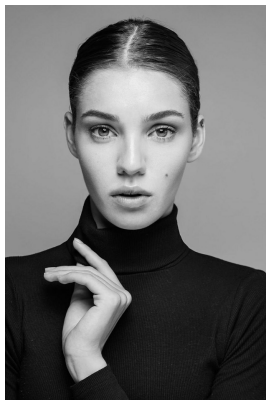

# BOSS MODELS

JOHANNESBURG

SHELBY ROSTOCIL

Height: 177cm Bust: 84cm Waist: 61cm Hips: 89cm Shoe: 6 UK Hair: Brown Eyes: Brown

# BOSS MODELS

JOHANNESBURG

## SHELBY ROSTOCIL

Height: 177cm Bust: 84cm Waist: 61cm Hips: 89cm Shoe: 6 UK Hair: Brown Eyes: Brown