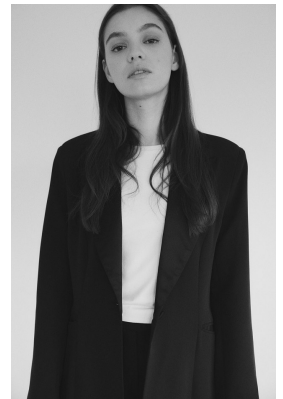

BOSS MODELS

JOHANNESBURG

SHELBY ROSTOCIL

Height: 177cm Bust: 84cm Waist: 61cm Hips: 89cm Shoe: 6 UK Hair: Brown Eyes: Brown