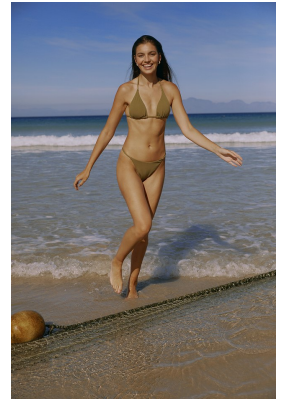

BOSS MODELS

JOHANNESBURG

SHELBY ROSTOCIL

Height: 177cm Bust: 84cm Waist: 61cm Hips: 89cm Shoe: 6 UK Hair: Brown Eyes: Brown