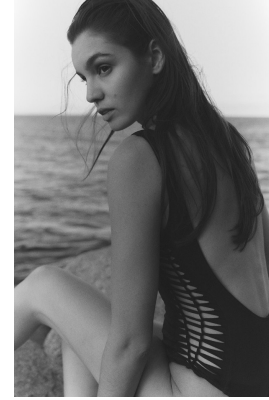

# BOSS MODELS

JOHANNESBURG

SHELBY ROSTOCIL

Height: 177cm Bust: 84cm Waist: 61cm Hips: 89cm Shoe: 6 UK Hair: Brown Eyes: Brown

## SHELBY ROSTOCIL

Height: 177cm Bust: 84cm Waist: 61cm Hips: 89cm Shoe: 6 UK Hair: Brown Eyes: Brown