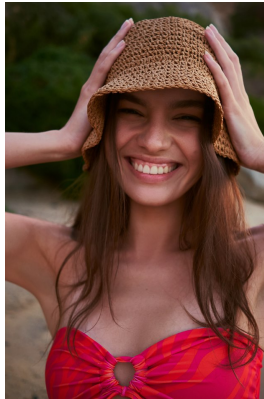

BOSS MODELS

JOHANNESBURG

SHELBY ROSTOCIL

Height: 177cm Bust: 84cm Waist: 61cm Hips: 89cm Shoe: 6 UK Hair: Brown Eyes: Brown