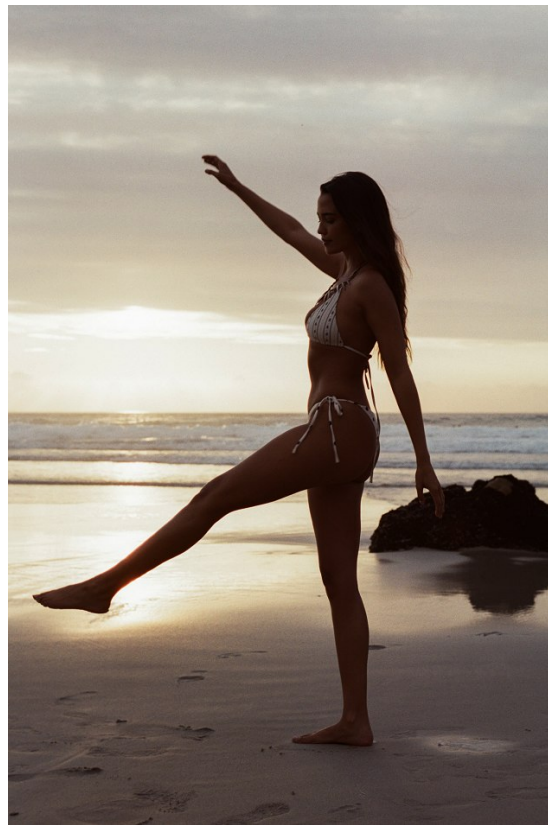

BOSS MODELS

JOHANNESBURG

CHLOE AMBER SHEPPARD

Height: 170cm Bust: 83cm Waist: 58cm Hips: 87cm Shoe: 5 UK Hair: Brown Eyes: Brown