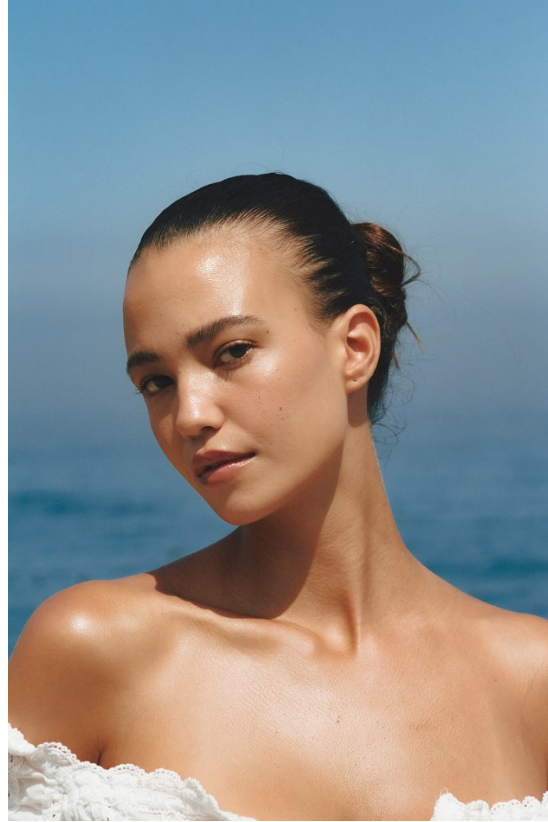

# BOSS MODELS

JOHANNESBURG

**CHLOE AMBER SHEPPARD**

Height: 170cm Bust: 83cm Waist: 58cm Hips: 87cm Shoe: 5 UK Hair: Brown Eyes: Brown

# BOSS MODELS

JOHANNESBURG

CHLOE AMBER SHEPPARD

Height: 170cm Bust: 83cm Waist: 58cm Hips: 87cm Shoe: 5 UK Hair: Brown Eyes: Brown

## CHLOE AMBER SHEPPARD

Height: 170cm Bust: 83cm Waist: 58cm Hips: 87cm Shoe: 5 UK Hair: Brown Eyes: Brown