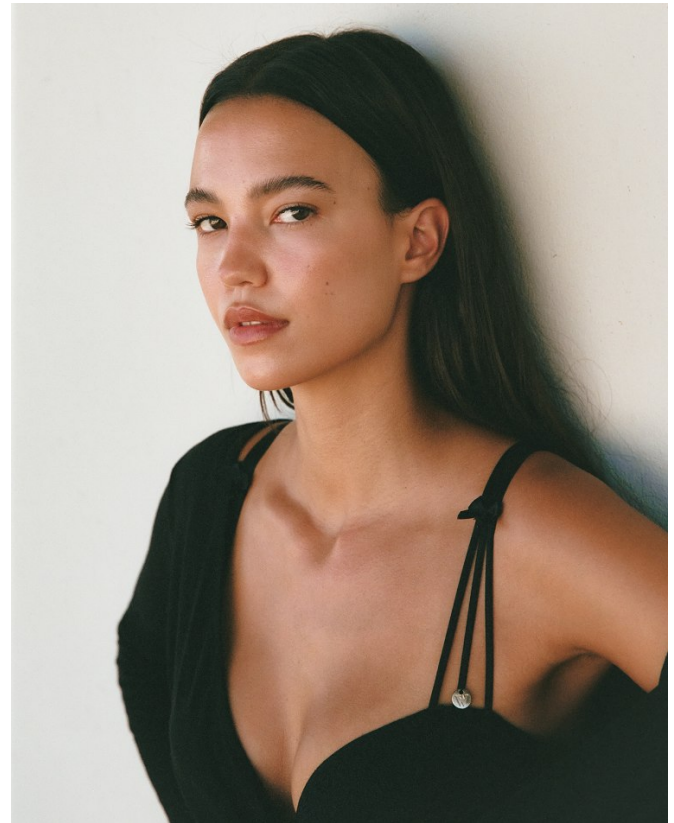

# BOSS MODELS

JOHANNESBURG

**CHLOE AMBER SHEPPARD**

Height: 170cm Bust: 83cm Waist: 58cm Hips: 87cm Shoe: 5 UK Hair: Brown Eyes: Brown

# BOSS MODELS

JOHANNESBURG

CHLOE AMBER SHEPPARD

Height: 170cm Bust: 83cm Waist: 58cm Hips: 87cm Shoe: 5 UK Hair: Brown Eyes: Brown

## CHLOE AMBER SHEPPARD

Height: 170cm Bust: 83cm Waist: 58cm Hips: 87cm Shoe: 5 UK Hair: Brown Eyes: Brown