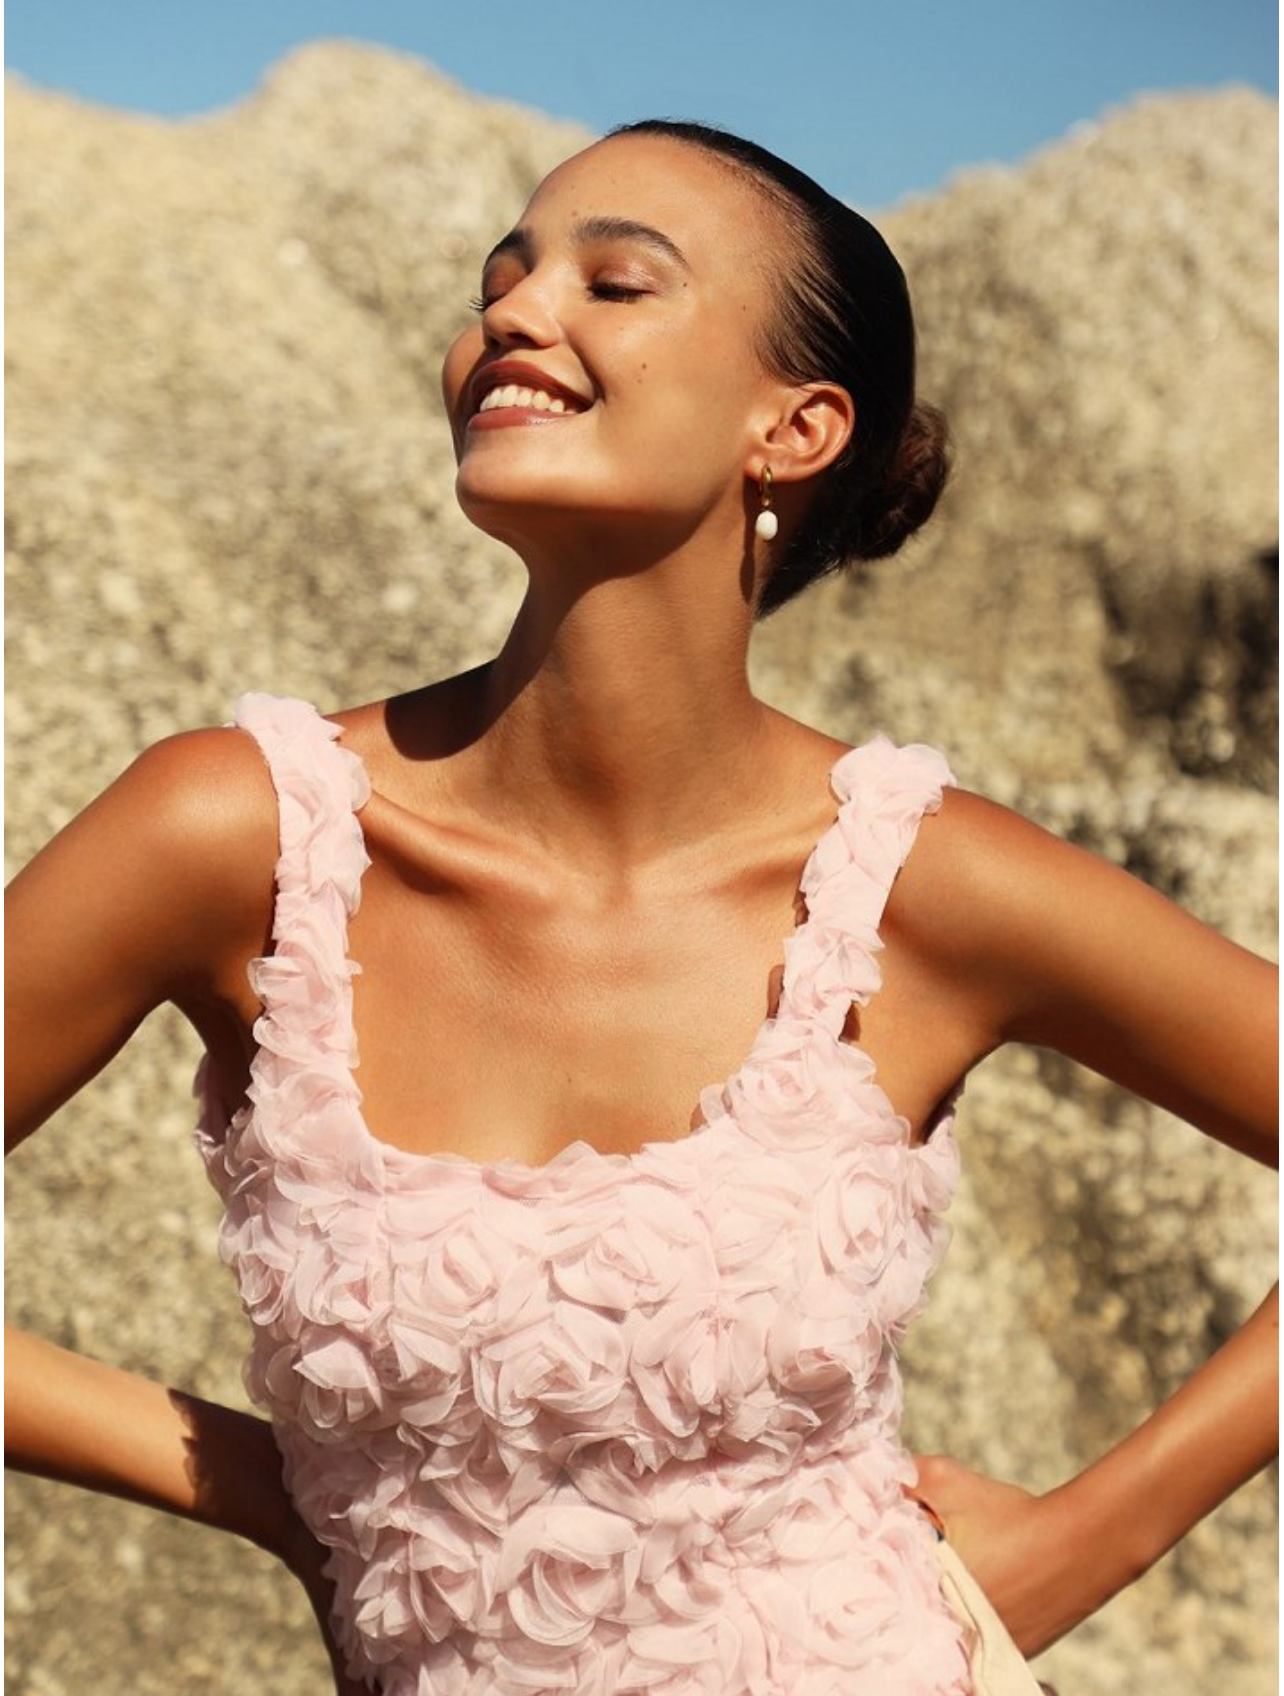

BOSS MODELS

JOHANNESBURG

CHLOE AMBER SHEPPARD

Height: 170cm Bust: 83cm Waist: 58cm Hips: 87cm Shoe: 5 UK Hair: Brown Eyes: Brown

BOSS MODELS

JOHANNESBURG

CHLOE AMBER SHEPPARD

Height: 170cm Bust: 83cm Waist: 58cm Hips: 87cm Shoe: 5 UK Hair: Brown Eyes: Brown