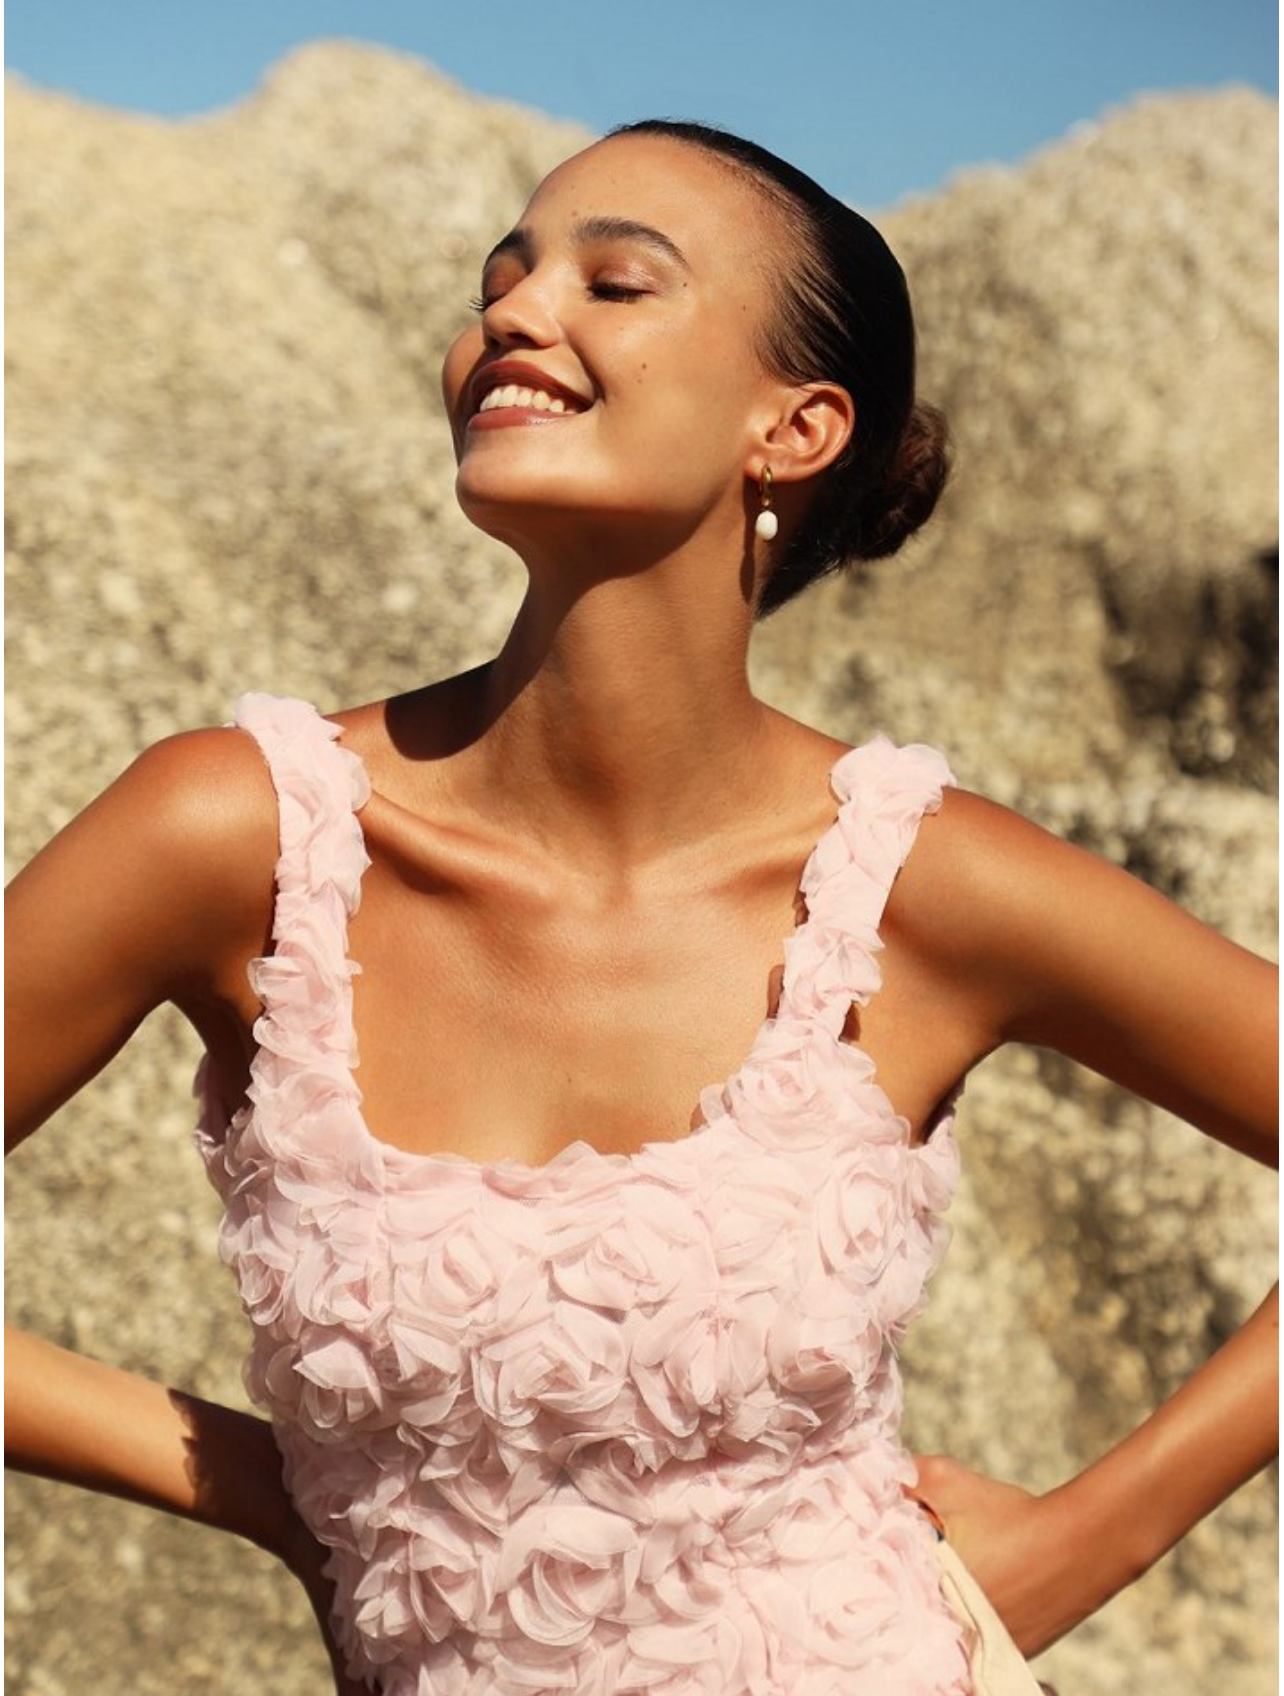

BOSS MODELS

JOHANNESBURG

CHLOE AMBER SHEPPARD

Height: 170cm Bust: 74cm Waist: 56cm Hips: 85cm Shoe: 5 UK Hair: Brown Eyes: Brown

BOSS MODELS

JOHANNESBURG

CHLOE AMBER SHEPPARD

Height: 170cm Bust: 74cm Waist: 56cm Hips: 85cm Shoe: 5 UK Hair: Brown Eyes: Brown