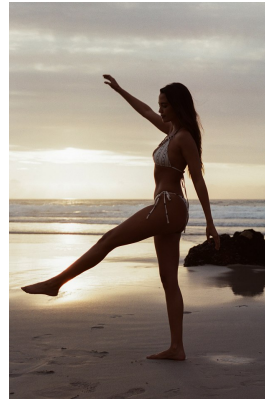

BOSS MODELS

JOHANNESBURG

CHLOE AMBER SHEPPARD

Height: 170cm Bust: 83cm Waist: 58cm Hips: 87cm Shoe: 5 UK Hair: Brown Eyes: Brown