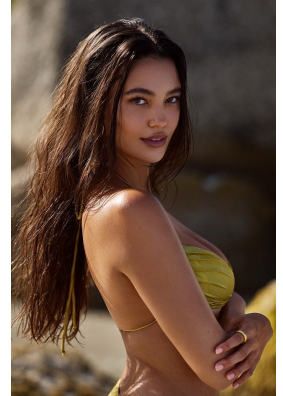

## CHLOE AMBER SHEPPARD

Height: 170cm Bust: 83cm Waist: 58cm Hips: 87cm Shoe: 5 UK Hair: Brown Eyes: Brown