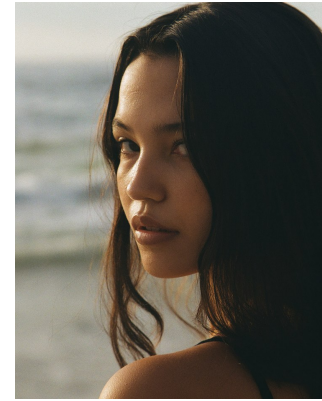

BOSS MODELS

JOHANNESBURG

CHLOE AMBER SHEPPARD

Height: 170cm Bust: 83cm Waist: 58cm Hips: 87cm Shoe: 5 UK Hair: Brown Eyes: Brown