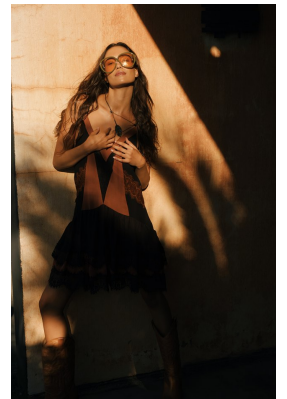

## CHLOE AMBER SHEPPARD

Height: 170cm Bust: 83cm Waist: 58cm Hips: 87cm Shoe: 5 UK Hair: Brown Eyes: Brown