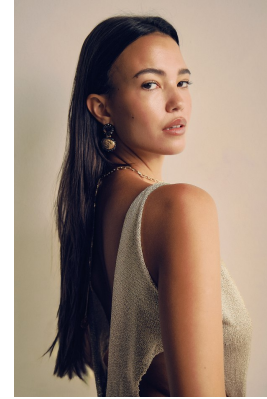

BOSS MODELS

JOHANNESBURG

CHLOE AMBER SHEPPARD

Height: 170cm Bust: 83cm Waist: 58cm Hips: 87cm Shoe: 5 UK Hair: Brown Eyes: Brown