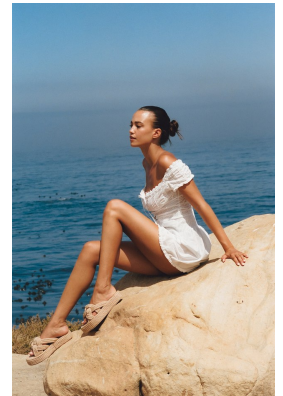

## CHLOE AMBER SHEPPARD

Height: 170cm Bust: 83cm Waist: 58cm Hips: 87cm Shoe: 5 UK Hair: Brown Eyes: Brown