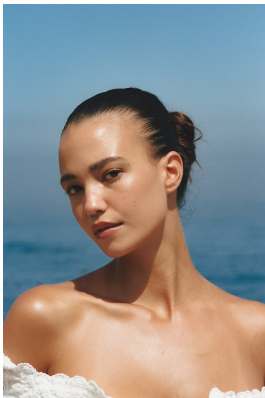

# BOSS MODELS

JOHANNESBURG

## CHLOE AMBER SHEPPARD

Height: 170cm Bust: 83cm Waist: 58cm Hips: 87cm Shoe: 5 UK Hair: Brown Eyes: Brown