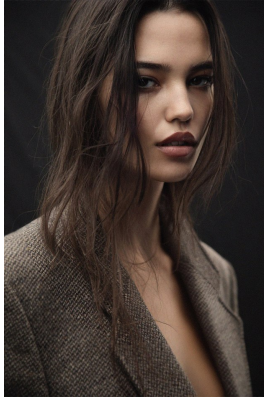

# BOSS MODELS

JOHANNESBURG

## CHLOE AMBER SHEPPARD

Height: 170cm Bust: 83cm Waist: 58cm Hips: 87cm Shoe: 5 UK Hair: Brown Eyes: Brown