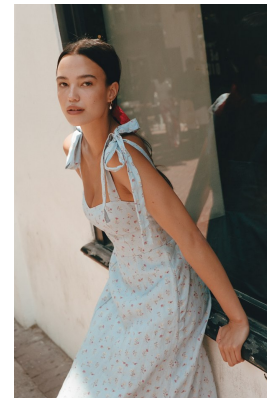

## CHLOE AMBER SHEPPARD

Height: 170cm Bust: 83cm Waist: 58cm Hips: 87cm Shoe: 5 UK Hair: Brown Eyes: Brown