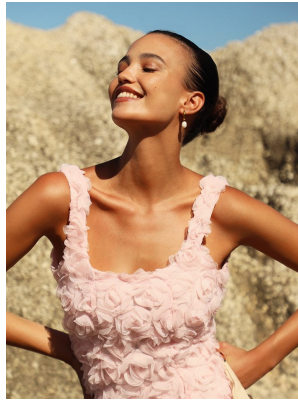

BOSS MODELS

JOHANNESBURG

CHLOE AMBER SHEPPARD

Height: 170cm Bust: 83cm Waist: 58cm Hips: 87cm Shoe: 5 UK Hair: Brown Eyes: Brown