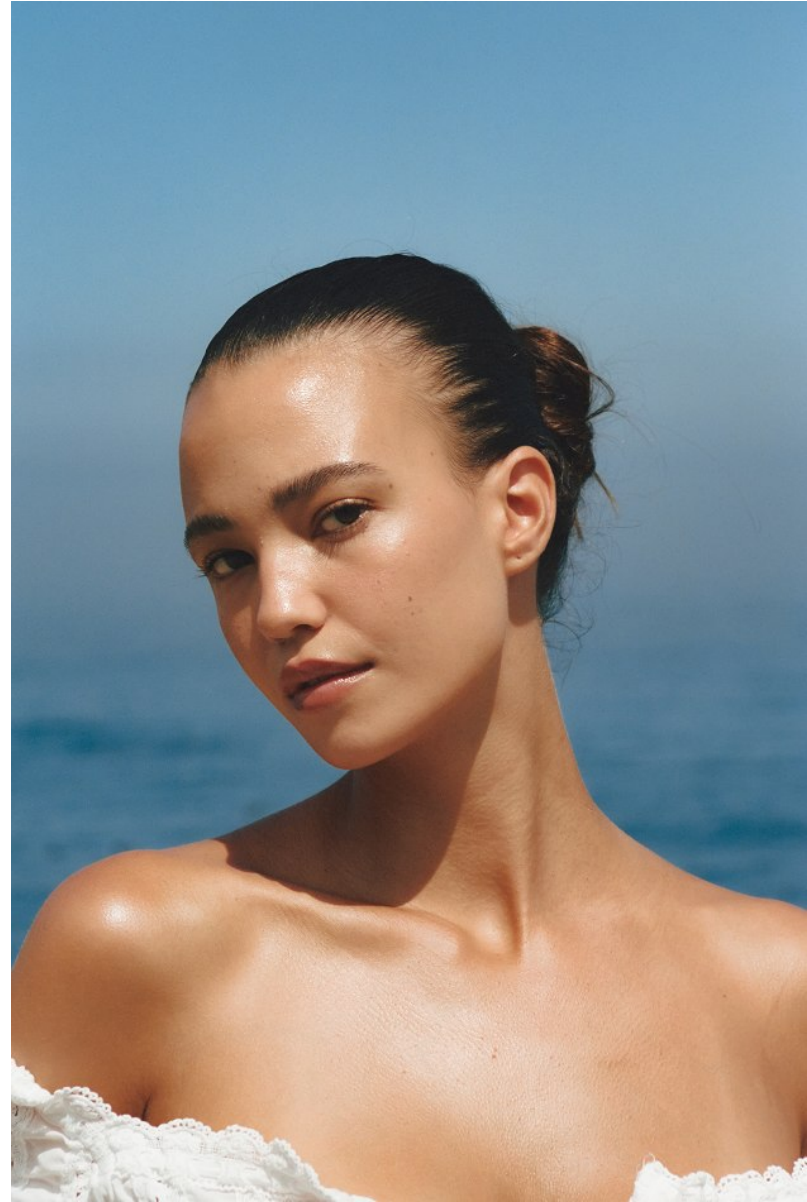

# BOSS MODELS

JOHANNESBURG

CHLOE AMBER SHEPPARD

Height: 170cm Bust: 83cm Waist: 58cm Hips: 87cm Shoe: 5 UK Hair: Brown Eyes: Brown

# BOSS MODELS

JOHANNESBURG

**CHLOE AMBER SHEPPARD**

Height: 170cm Bust: 83cm Waist: 58cm Hips: 87cm Shoe: 5 UK Hair: Brown Eyes: Brown