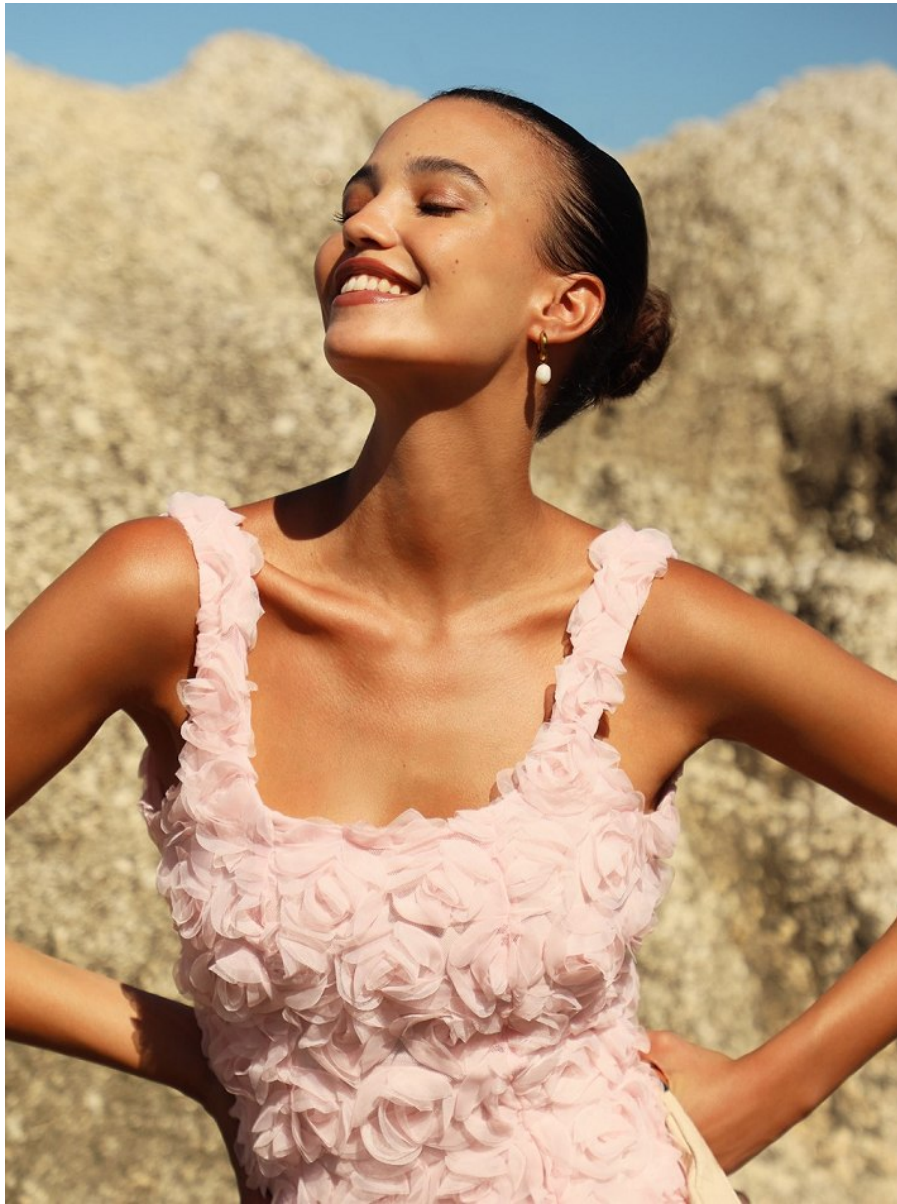

CHLOE AMBER SHEPPARD

BOSS MODELS

JOHANNESBURG

CHLOE AMBER SHEPPARD

Height: 170cm Bust: 83cm Waist: 58cm Hips: 87cm Shoe: 5 UK Hair: Brown Eyes: Brown