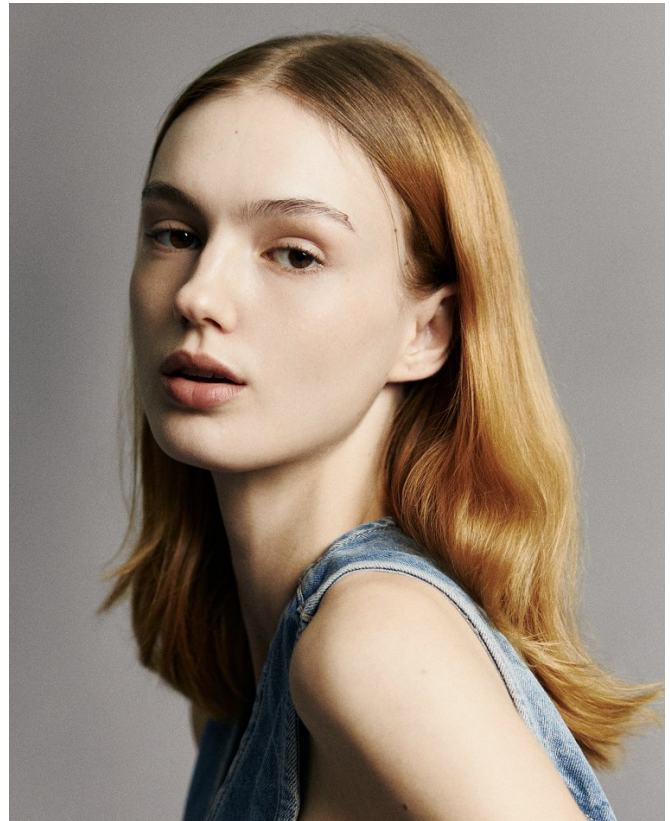

BOSS MODELS

JOHANNESBURG

REECE BUCHANAN

Height: 176cm Bust: 77cm Waist: 63cm Hips: 88cm Shoe: 5 UK Hair: Auburn Eyes: Brown