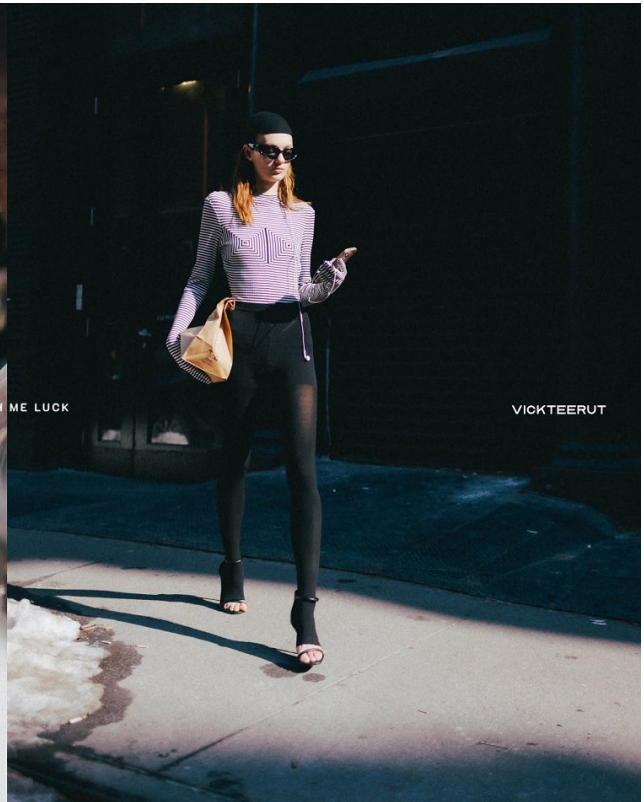

# BOSS MODELS

JOHANNESBURG

REECE BUCHANAN

Height: 176cm Bust: 77cm Waist: 63cm Hips: 88cm Shoe: 5 UK Hair: Auburn Eyes: Brown

## REECE BUCHANAN

Height: 176cm Bust: 77cm Waist: 63cm Hips: 88cm Shoe: 5 UK Hair: Auburn Eyes: Brown