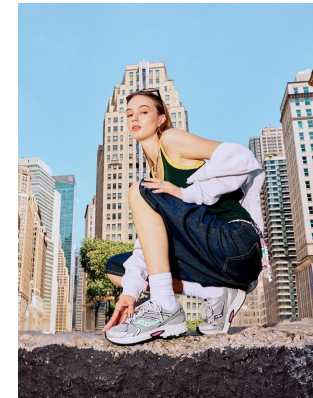

BOSS MODELS

JOHANNESBURG

REECE BUCHANAN

Height: 176cm Bust: 77cm Waist: 63cm Hips: 88cm Shoe: 5 UK Hair: Auburn Eyes: Brown

BOSS MODELS

JOHANNESBURG

REECE BUCHANAN

Height: 176cm Bust: 77cm Waist: 63cm Hips: 88cm Shoe: 5 UK Hair: Auburn Eyes: Brown