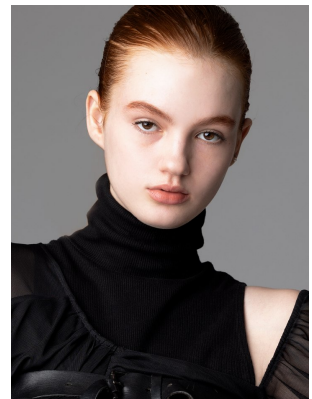

BOSS MODELS

JOHANNESBURG

REECE BUCHANAN

Height: 176cm Bust: 77cm Waist: 63cm Hips: 88cm Shoe: 5 UK Hair: Auburn Eyes: Brown

BOSS MODELS

JOHANNESBURG

REECE BUCHANAN

Height: 176cm Bust: 77cm Waist: 63cm Hips: 88cm Shoe: 5 UK Hair: Auburn Eyes: Brown