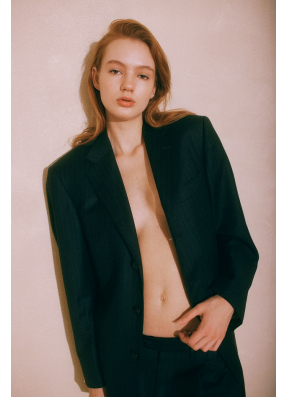

BOSS MODELS

JOHANNESBURG

REECE BUCHANAN

Height: 176cm Bust: 77cm Waist: 63cm Hips: 88cm Shoe: 5 UK Hair: Auburn Eyes: Brown

BOSS MODELS

JOHANNESBURG

REECE BUCHANAN

Height: 176cm Bust: 77cm Waist: 63cm Hips: 88cm Shoe: 5 UK Hair: Auburn Eyes: Brown