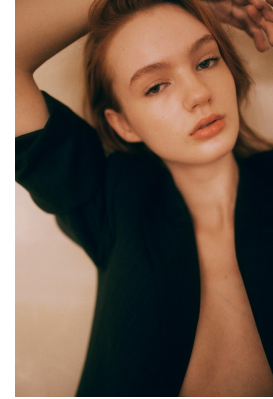

BOSS MODELS

JOHANNESBURG

REECE BUCHANAN

Height: 176cm Bust: 77cm Waist: 63cm Hips: 88cm Shoe: 5 UK Hair: Auburn Eyes: Brown

BOSS MODELS

JOHANNESBURG

REECE BUCHANAN

Height: 176cm Bust: 77cm Waist: 63cm Hips: 88cm Shoe: 5 UK Hair: Auburn Eyes: Brown