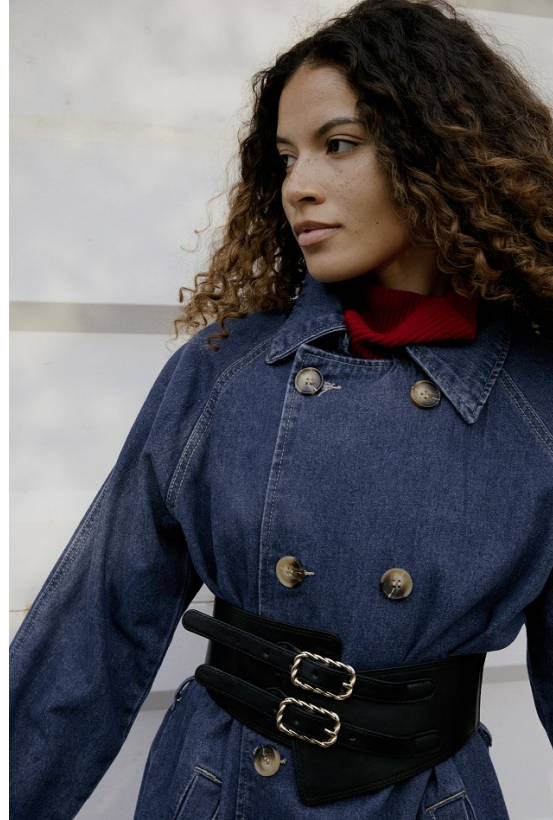

BOSS MODELS

JOHANNESBURG

NICOLE ALVES

Height: 170cm Bust: 78cm Waist: 65cm Hips: 91cm Shoe: 5 UK Hair: Brown Eyes: Brown