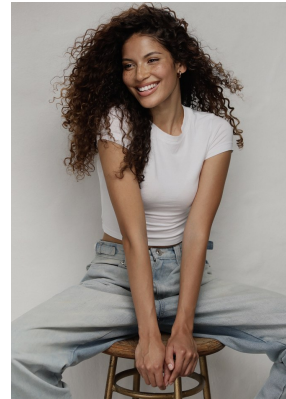

BOSS MODELS

JOHANNESBURG

NICOLE ALVES

Height: 170cm Bust: 82cm Waist: 66cm Hips: 92cm Shoe: 5 UK Hair: Brown Eyes: Brown