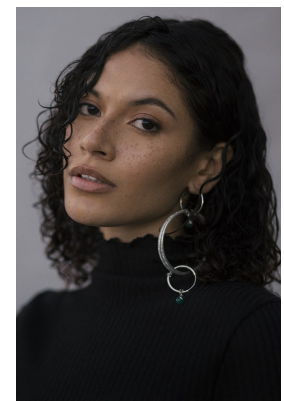

BOSS MODELS

JOHANNESBURG

NICOLE ALVES

Height: 170cm Bust: 78cm Waist: 65cm Hips: 91cm Shoe: 5 UK Hair: Brown Eyes: Brown

BOSS MODELS

JOHANNESBURG

NICOLE ALVES

Height: 170cm Bust: 78cm Waist: 65cm Hips: 91cm Shoe: 5 UK Hair: Brown Eyes: Brown