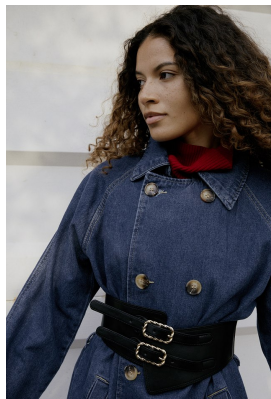

BOSS MODELS

JOHANNESBURG

NICOLE ALVES

Height: 170cm Bust: 78cm Waist: 65cm Hips: 91cm Shoe: 5 UK Hair: Brown Eyes: Brown

BOSS MODELS

JOHANNESBURG

NICOLE ALVES

Height: 170cm Bust: 78cm Waist: 65cm Hips: 91cm Shoe: 5 UK Hair: Brown Eyes: Brown