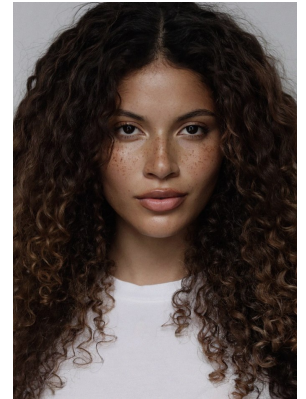

BOSS MODELS

JOHANNESBURG

NICOLE ALVES

Height: 170cm Bust: 82cm Waist: 66cm Hips: 92cm Shoe: 5 UK Hair: Brown Eyes: Brown