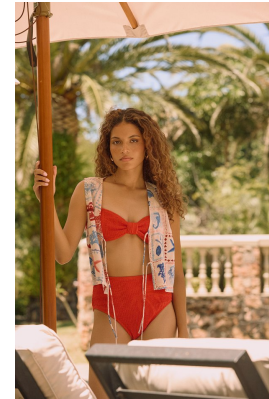

# BOSS MODELS

JOHANNESBURG

NICOLE ALVES

Height: 170cm Bust: 82cm Waist: 66cm Hips: 92cm Shoe: 5 UK Hair: Brown Eyes: Brown

## NICOLE ALVES

Height: 170cm Bust: 82cm Waist: 66cm Hips: 92cm Shoe: 5 UK Hair: Brown Eyes: Brown