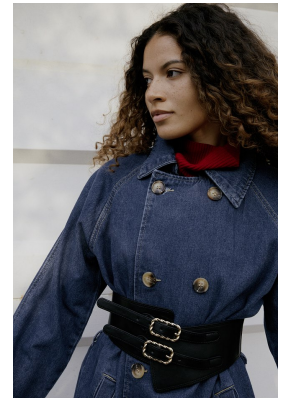

# BOSS MODELS

JOHANNESBURG

NICOLE ALVES

Height: 170cm Bust: 82cm Waist: 66cm Hips: 92cm Shoe: 5 UK Hair: Brown Eyes: Brown