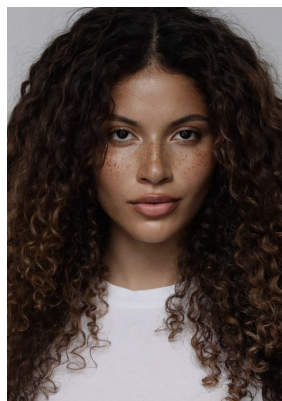

BOSS MODELS

JOHANNESBURG

NICOLE ALVES

Height: 170cm Bust: 78cm Waist: 65cm Hips: 91cm Shoe: 5 UK Hair: Brown Eyes: Brown

BOSS MODELS

JOHANNESBURG

NICOLE ALVES

Height: 170cm Bust: 78cm Waist: 65cm Hips: 91cm Shoe: 5 UK Hair: Brown Eyes: Brown