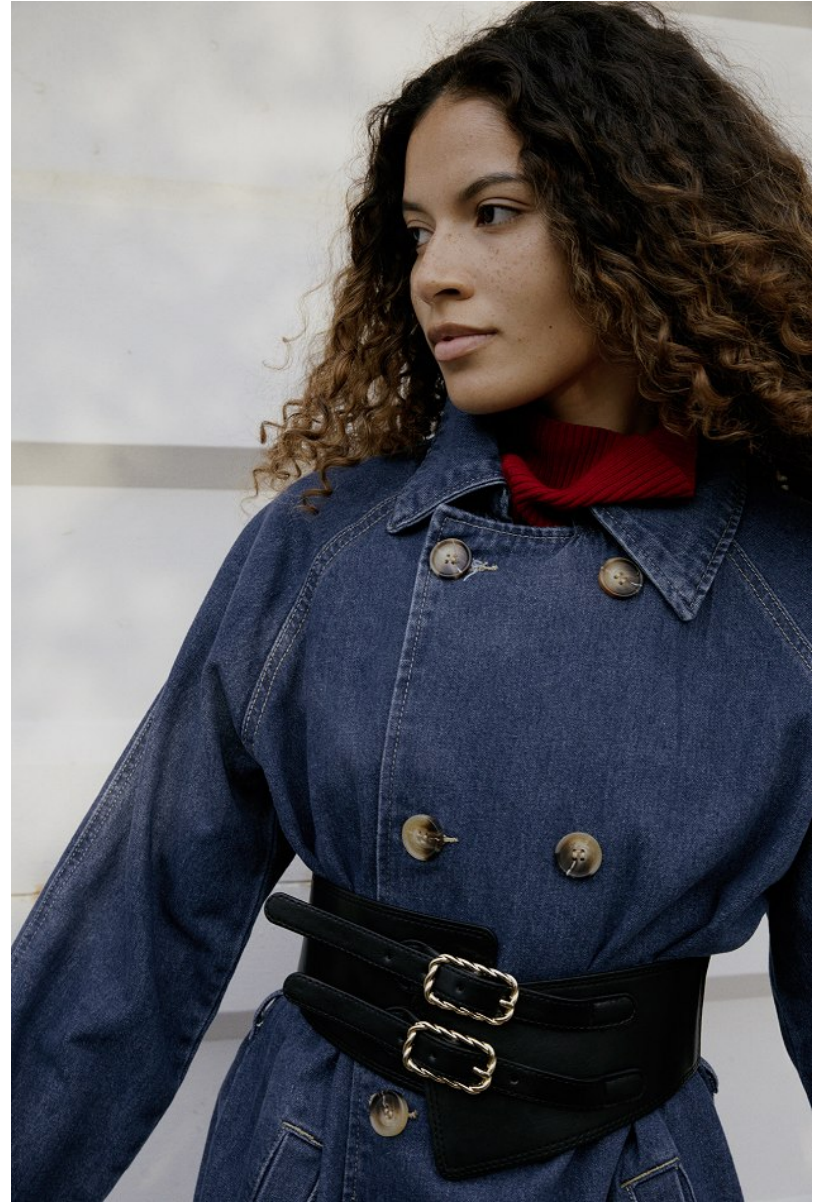

BOSS MODELS

JOHANNESBURG

NICOLE ALVES

Height: 170cm Bust: 78cm Waist: 65cm Hips: 91cm Shoe: 5 UK Hair: Brown Eyes: Brown