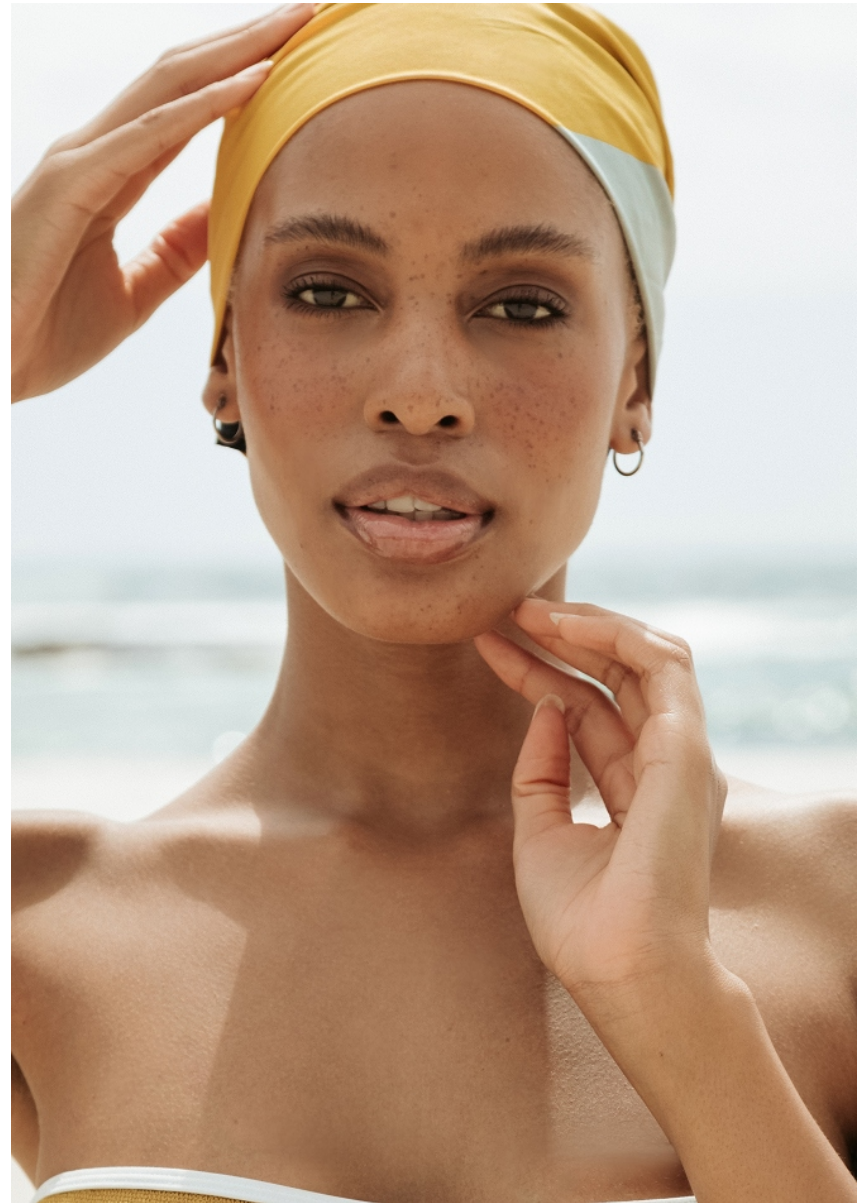

BOSS MODELS

JOHANNESBURG

UNA MABASA

Height: 172cm Bust: 96cm Waist: 79cm Hips: 126cm Shoe: 7 UK Hair: Blonde Eyes: Brown

BOSS MODELS

JOHANNESBURG

UNA MABASA

Height: 172cm Bust: 96cm Waist: 79cm Hips: 126cm Shoe: 7 UK Hair: Blonde Eyes: Brown