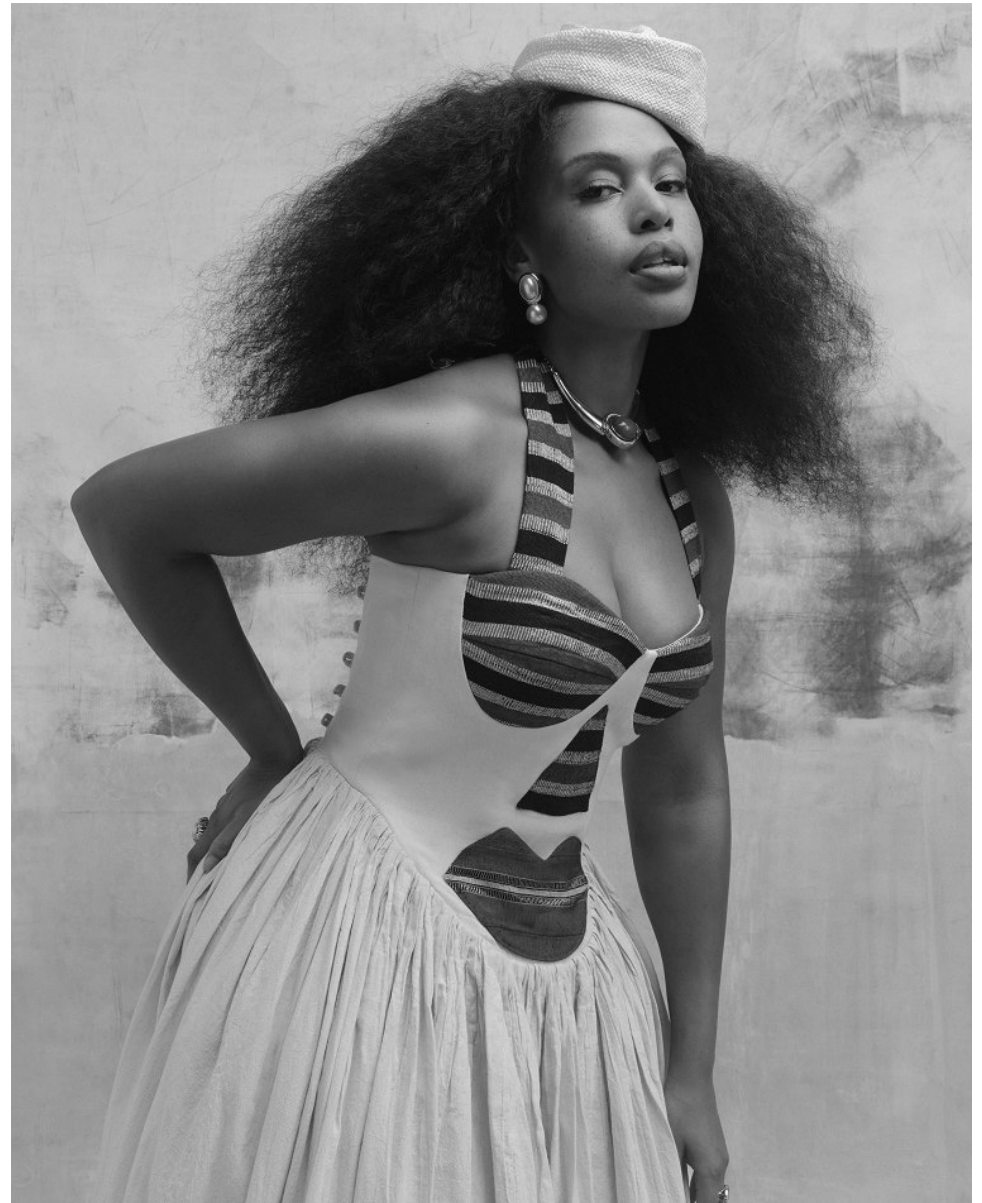

BOSS MODELS

JOHANNESBURG

UNA MABASA

Height: 172cm Bust: 96cm Waist: 79cm Hips: 126cm Shoe: 7 UK Hair: Blonde Eyes: Brown

BOSS MODELS

JOHANNESBURG

UNA MABASA

Height: 172cm Bust: 96cm Waist: 79cm Hips: 126cm Shoe: 7 UK Hair: Blonde Eyes: Brown