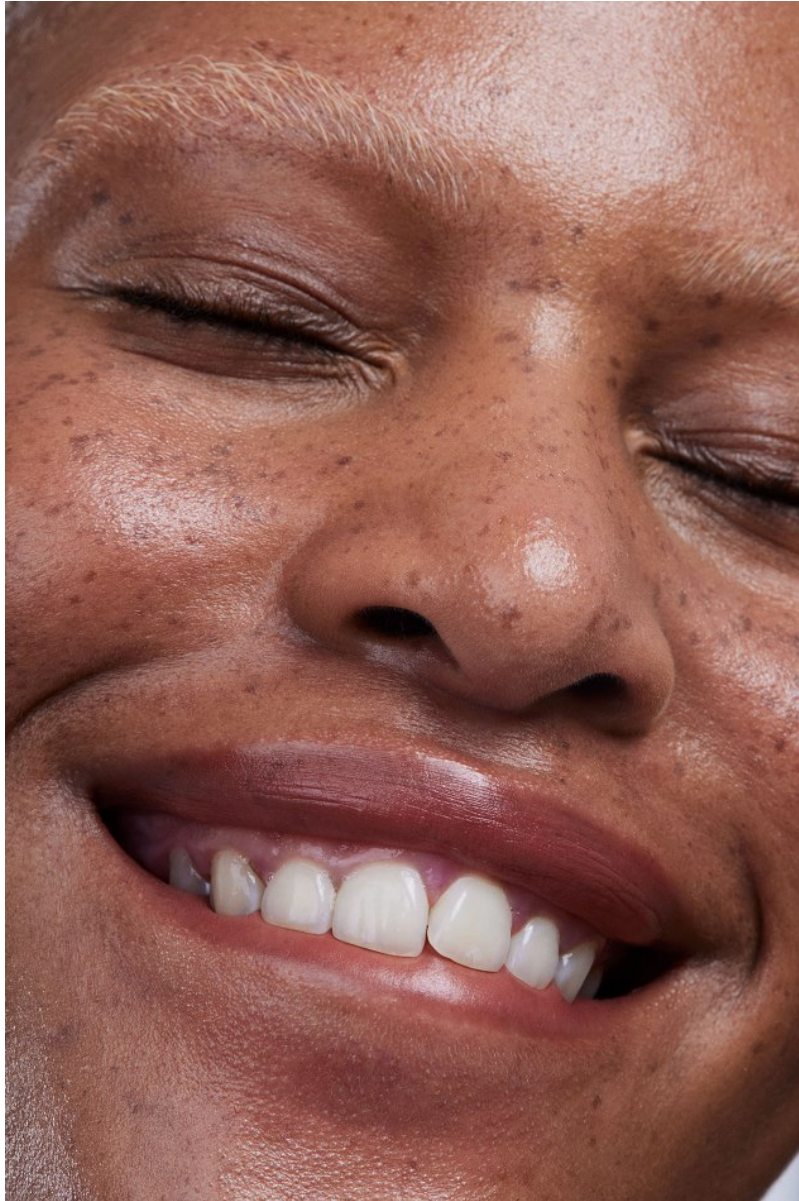

BOSS MODELS

JOHANNESBURG

UNA MABASA

Height: 172cm Bust: 96cm Waist: 79cm Hips: 126cm Shoe: 7 UK Hair: Blonde Eyes: Brown