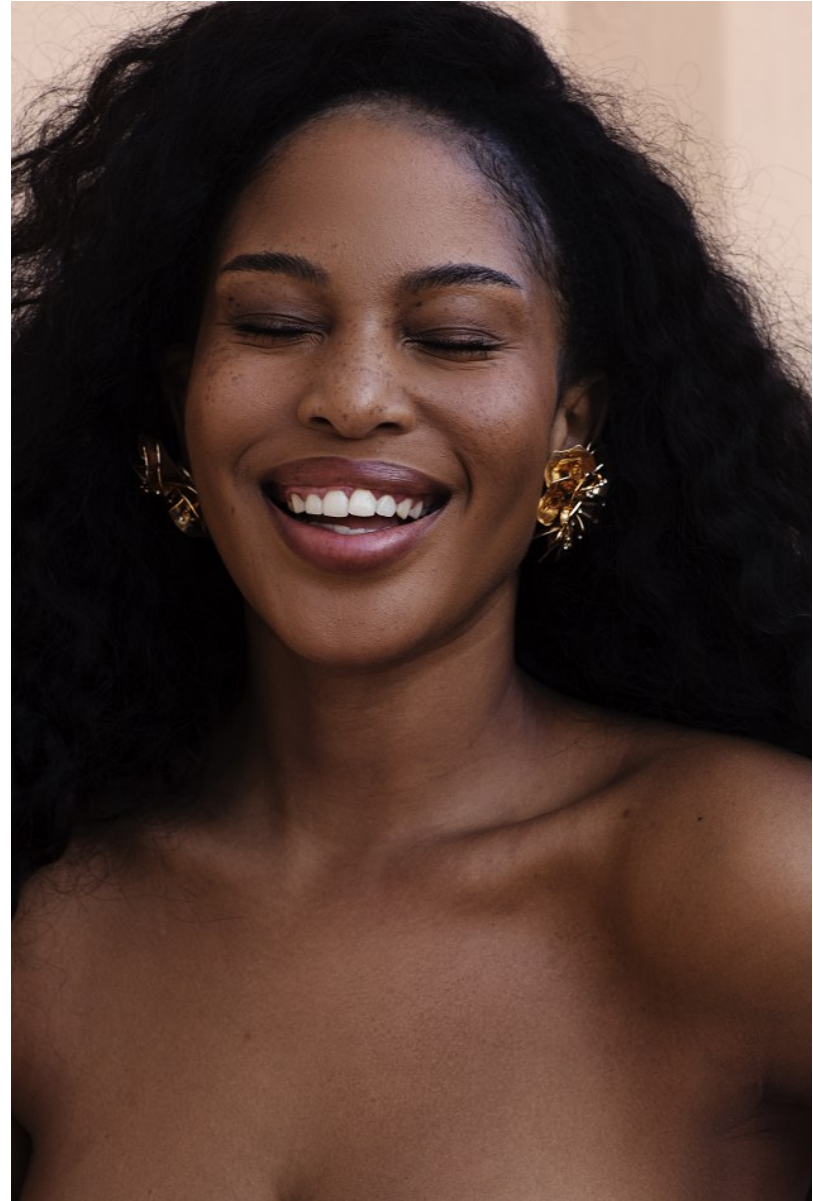

BOSS MODELS

JOHANNESBURG

UNA MABASA

Height: 172cm Bust: 96cm Waist: 79cm Hips: 126cm Shoe: 7 UK Hair: Blonde Eyes: Brown