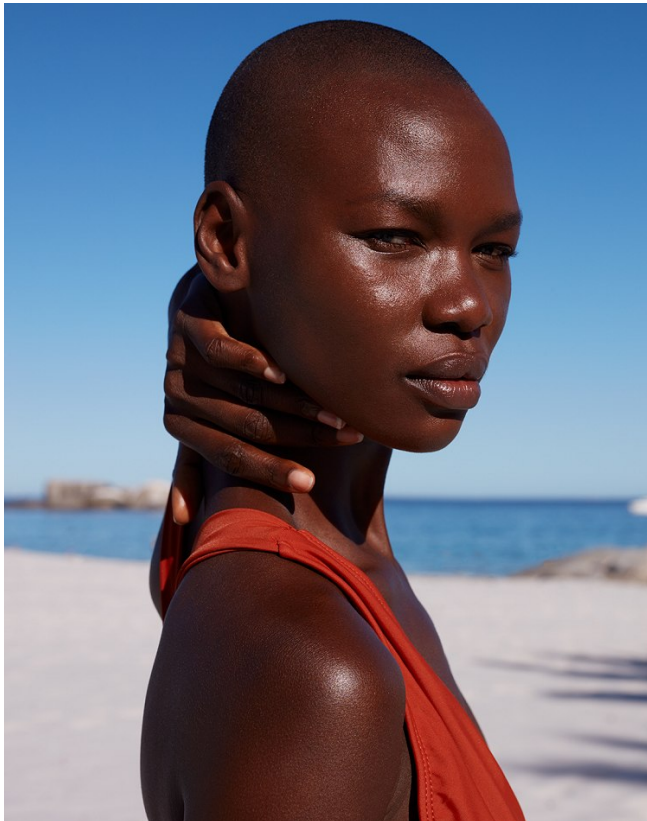

BOSS MODELS

JOHANNESBURG

NOELLE GRAOBE

Height: 179cm Bust: 79cm Waist: 66cm Hips: 93cm Shoe: 7 UK Hair: Black Eyes: Black