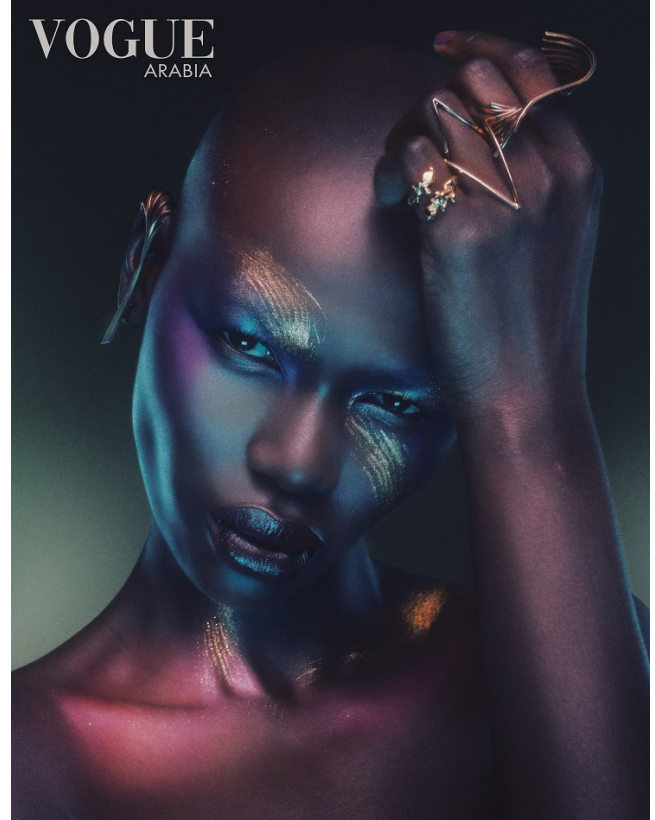

BOSS MODELS

JOHANNESBURG

NOELLE GRAOBE

Height: 179cm Bust: 79cm Waist: 66cm Hips: 93cm Shoe: 7 UK Hair: Black Eyes: Black