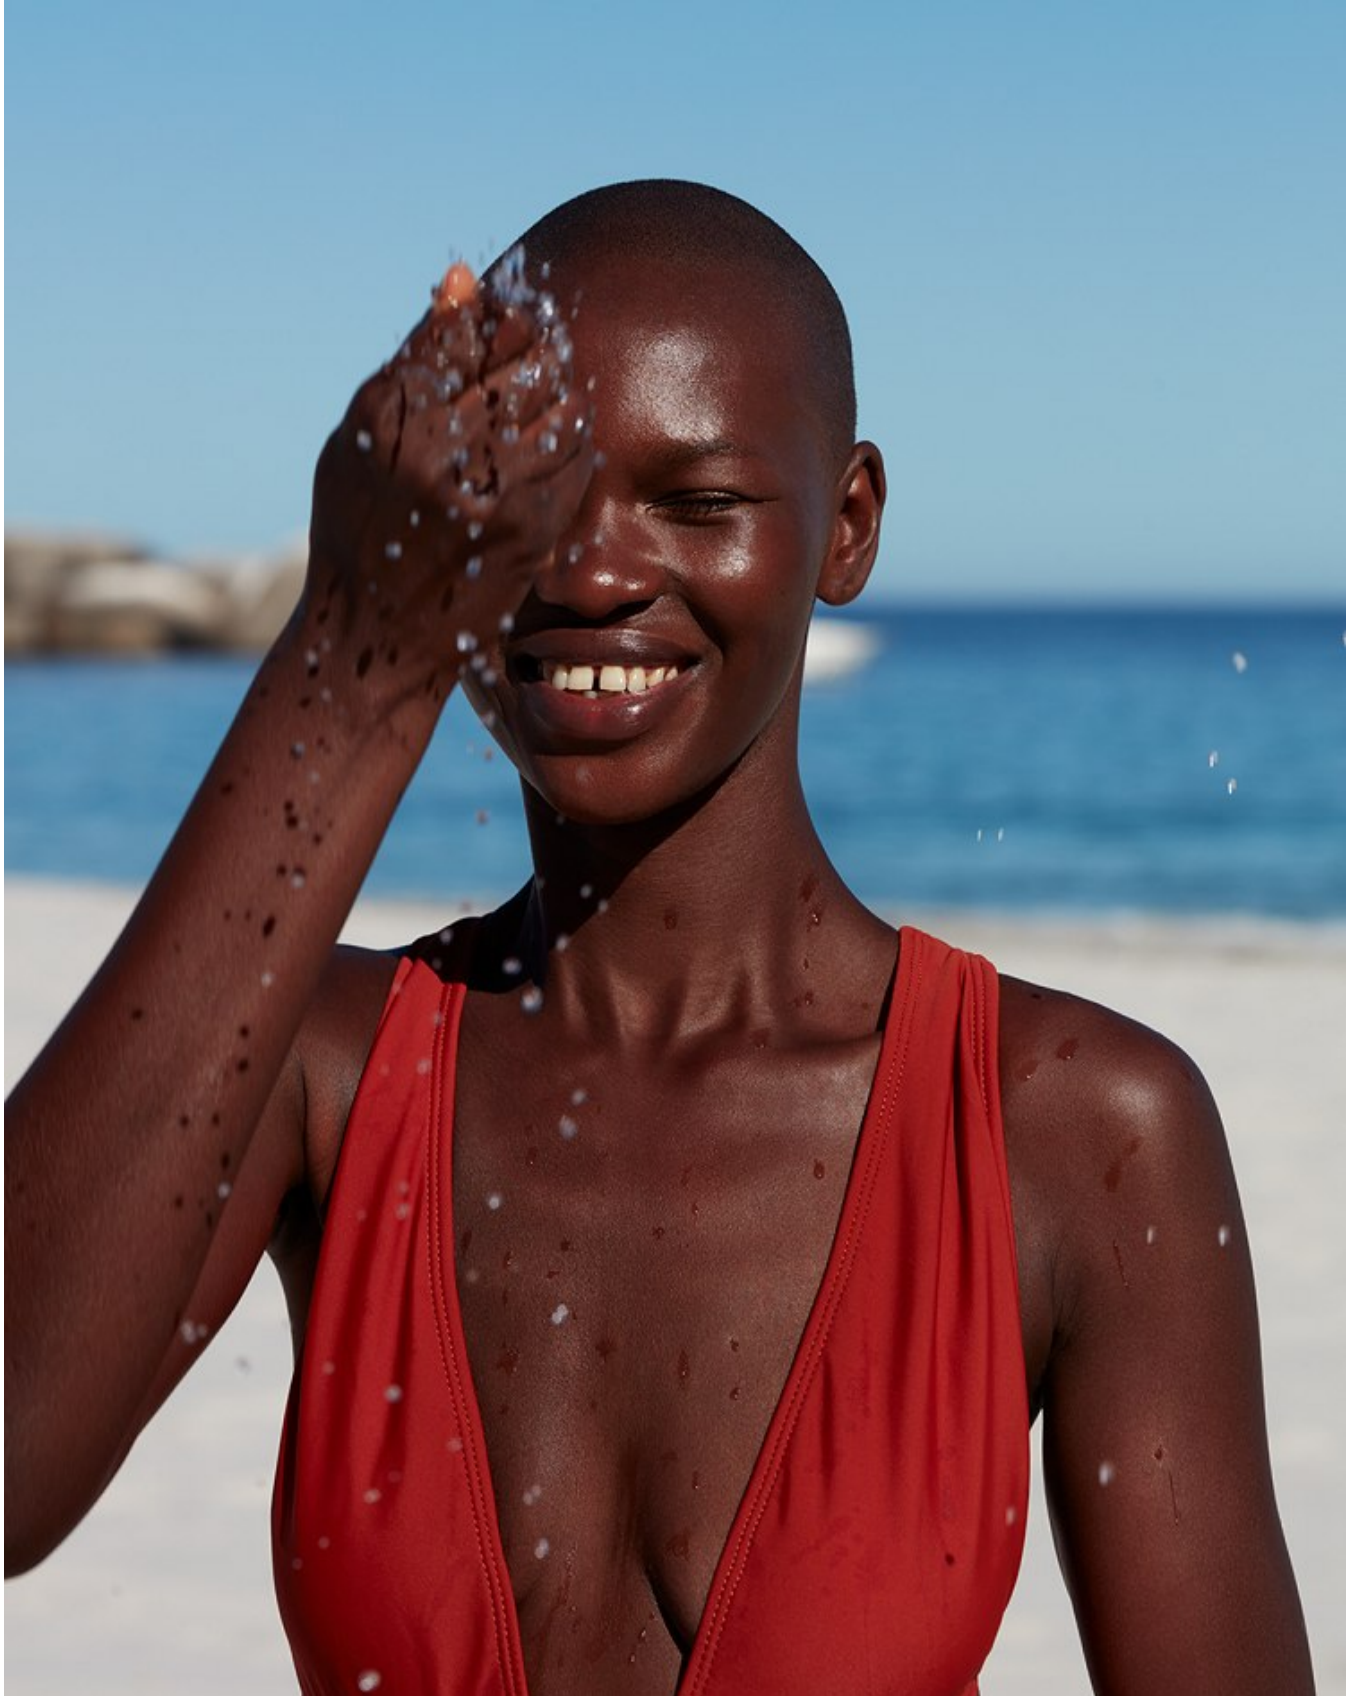

BOSS MODELS

JOHANNESBURG

NOELLE GRAOBE

Height: 179cm Bust: 79cm Waist: 66cm Hips: 93cm Shoe: 7 UK Hair: Black Eyes: Black