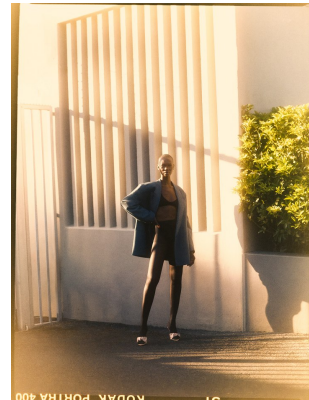

BOSS MODELS

JOHANNESBURG

NOELLE GRAOBE

Height: 179cm Bust: 79cm Waist: 66cm Hips: 93cm Shoe: 7 UK Hair: Black Eyes: Black

BOSS MODELS

JOHANNESBURG

NOELLE GRAOBE

Height: 179cm Bust: 79cm Waist: 66cm Hips: 93cm Shoe: 7 UK Hair: Black Eyes: Black

BOSS MODELS

JOHANNESBURG

NOELLE GRAOBE

Height: 179cm Bust: 79cm Waist: 66cm Hips: 93cm Shoe: 7 UK Hair: Black Eyes: Black