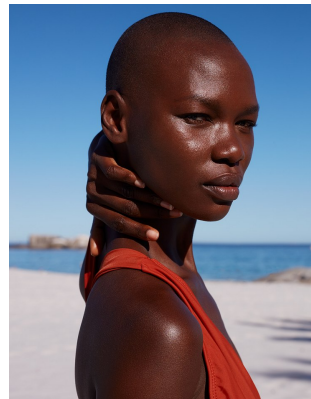

BOSS MODELS

JOHANNESBURG

NOELLE GRAOBE

Height: 179cm Bust: 79cm Waist: 66cm Hips: 93cm Shoe: 7 UK Hair: Black Eyes: Black

BOSS MODELS

JOHANNESBURG

NOELLE GRAOBE

Height: 179cm Bust: 79cm Waist: 66cm Hips: 93cm Shoe: 7 UK Hair: Black Eyes: Black

BOSS MODELS

JOHANNESBURG

NOELLE GRAOBE

Height: 179cm Bust: 79cm Waist: 66cm Hips: 93cm Shoe: 7 UK Hair: Black Eyes: Black