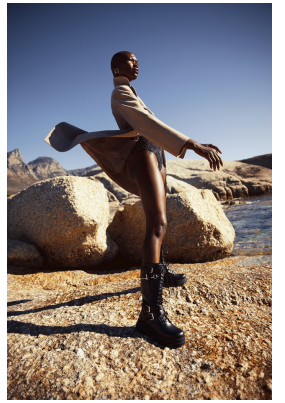

BOSS MODELS

JOHANNESBURG

NOELLE GRAOBE

Height: 179cm Bust: 79cm Waist: 66cm Hips: 93cm Shoe: 7 UK Hair: Black Eyes: Black

BOSS MODELS

JOHANNESBURG

NOELLE GRAOBE

Height: 179cm Bust: 79cm Waist: 66cm Hips: 93cm Shoe: 7 UK Hair: Black Eyes: Black

BOSS MODELS

JOHANNESBURG

NOELLE GRAOBE

Height: 179cm Bust: 79cm Waist: 66cm Hips: 93cm Shoe: 7 UK Hair: Black Eyes: Black