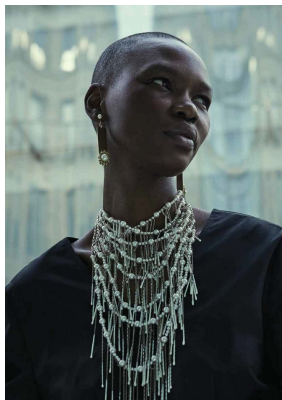

BOSS MODELS

JOHANNESBURG

NOELLE GRAOBE

Height: 179cm Bust: 79cm Waist: 66cm Hips: 93cm Shoe: 7 UK Hair: Black Eyes: Black

BOSS MODELS

JOHANNESBURG

NOELLE GRAOBE

Height: 179cm Bust: 79cm Waist: 66cm Hips: 93cm Shoe: 7 UK Hair: Black Eyes: Black

BOSS MODELS

JOHANNESBURG

NOELLE GRAOBE

Height: 179cm Bust: 79cm Waist: 66cm Hips: 93cm Shoe: 7 UK Hair: Black Eyes: Black