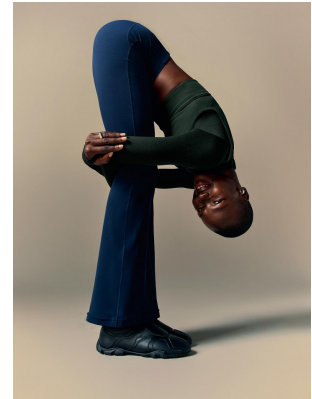

BOSS MODELS

JOHANNESBURG

NOELLE GRAOBE

Height: 179cm Bust: 79cm Waist: 66cm Hips: 93cm Shoe: 7 UK Hair: Black Eyes: Black

BOSS MODELS

JOHANNESBURG

NOELLE GRAOBE

Height: 179cm Bust: 79cm Waist: 66cm Hips: 93cm Shoe: 7 UK Hair: Black Eyes: Black

BOSS MODELS

JOHANNESBURG

NOELLE GRAOBE

Height: 179cm Bust: 79cm Waist: 66cm Hips: 93cm Shoe: 7 UK Hair: Black Eyes: Black