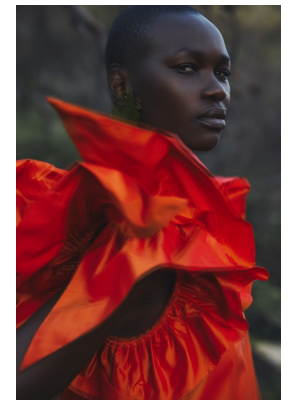

BOSS MODELS

JOHANNESBURG

NOELLE GRAOBE

Height: 179cm Bust: 79cm Waist: 66cm Hips: 93cm Shoe: 7 UK Hair: Black Eyes: Black

BOSS MODELS

JOHANNESBURG

NOELLE GRAOBE

Height: 179cm Bust: 79cm Waist: 66cm Hips: 93cm Shoe: 7 UK Hair: Black Eyes: Black

BOSS MODELS

JOHANNESBURG

NOELLE GRAOBE

Height: 179cm Bust: 79cm Waist: 66cm Hips: 93cm Shoe: 7 UK Hair: Black Eyes: Black