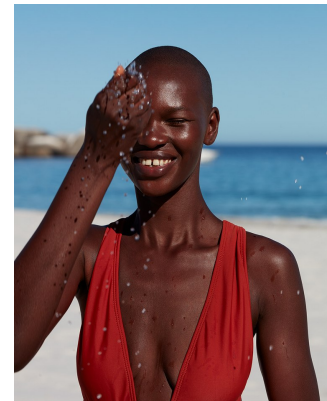

BOSS MODELS

JOHANNESBURG

NOELLE GRAOBE

Height: 179cm Bust: 79cm Waist: 66cm Hips: 93cm Shoe: 7 UK Hair: Black Eyes: Black

BOSS MODELS

JOHANNESBURG

NOELLE GRAOBE

Height: 179cm Bust: 79cm Waist: 66cm Hips: 93cm Shoe: 7 UK Hair: Black Eyes: Black

BOSS MODELS

JOHANNESBURG

NOELLE GRAOBE

Height: 179cm Bust: 79cm Waist: 66cm Hips: 93cm Shoe: 7 UK Hair: Black Eyes: Black