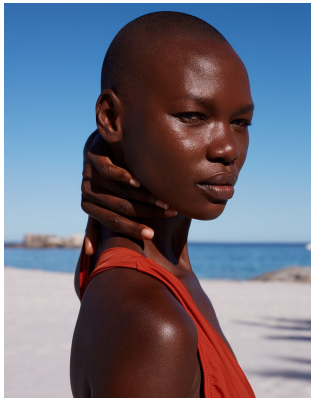

BOSS MODELS

JOHANNESBURG

NOELLE GRAOBE

Height: 179cm Bust: 79cm Waist: 66cm Hips: 93cm Shoe: 7 UK Hair: Black Eyes: Black

BOSS MODELS

JOHANNESBURG

NOELLE GRAOBE

Height: 179cm Bust: 79cm Waist: 66cm Hips: 93cm Shoe: 7 UK Hair: Black Eyes: Black

BOSS MODELS

JOHANNESBURG

NOELLE GRAOBE

Height: 179cm Bust: 79cm Waist: 66cm Hips: 93cm Shoe: 7 UK Hair: Black Eyes: Black