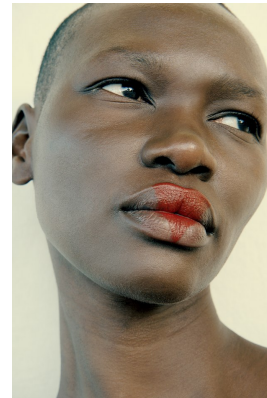

BOSS MODELS

JOHANNESBURG

NOELLE GRAOBE

Height: 179cm Bust: 79cm Waist: 66cm Hips: 93cm Shoe: 7 UK Hair: Black Eyes: Black

BOSS MODELS

JOHANNESBURG

NOELLE GRAOBE

Height: 179cm Bust: 79cm Waist: 66cm Hips: 93cm Shoe: 7 UK Hair: Black Eyes: Black

BOSS MODELS

JOHANNESBURG

NOELLE GRAOBE

Height: 179cm Bust: 79cm Waist: 66cm Hips: 93cm Shoe: 7 UK Hair: Black Eyes: Black