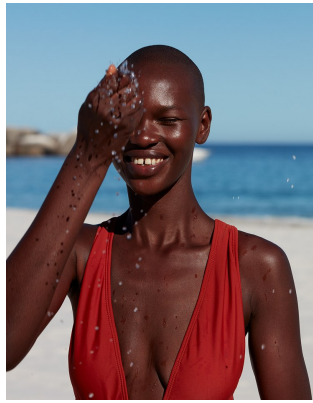

BOSS MODELS

JOHANNESBURG

NOELLE GRAOBE

Height: 179cm Bust: 79cm Waist: 66cm Hips: 93cm Shoe: 7 UK Hair: Black Eyes: Black

BOSS MODELS

JOHANNESBURG

NOELLE GRAOBE

Height: 179cm Bust: 79cm Waist: 66cm Hips: 93cm Shoe: 7 UK Hair: Black Eyes: Black

BOSS MODELS

JOHANNESBURG

NOELLE GRAOBE

Height: 179cm Bust: 79cm Waist: 66cm Hips: 93cm Shoe: 7 UK Hair: Black Eyes: Black