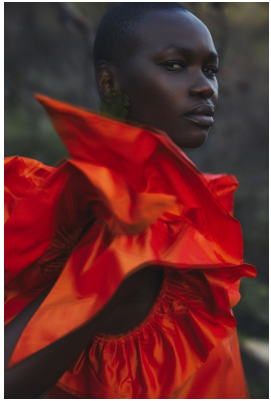

BOSS MODELS

JOHANNESBURG

NOELLE GRAOBE

Height: 179cm Bust: 79cm Waist: 66cm Hips: 93cm Shoe: 7 UK Hair: Black Eyes: Black

BOSS MODELS

JOHANNESBURG

NOELLE GRAOBE

Height: 179cm Bust: 79cm Waist: 66cm Hips: 93cm Shoe: 7 UK Hair: Black Eyes: Black

BOSS MODELS

JOHANNESBURG

NOELLE GRAOBE

Height: 179cm Bust: 79cm Waist: 66cm Hips: 93cm Shoe: 7 UK Hair: Black Eyes: Black