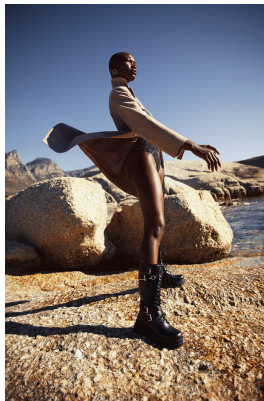

BOSS MODELS

JOHANNESBURG

NOELLE GRAOBE

Height: 179cm Bust: 79cm Waist: 66cm Hips: 93cm Shoe: 7 UK Hair: Black Eyes: Black

BOSS MODELS

JOHANNESBURG

NOELLE GRAOBE

Height: 179cm Bust: 79cm Waist: 66cm Hips: 93cm Shoe: 7 UK Hair: Black Eyes: Black

BOSS MODELS

JOHANNESBURG

NOELLE GRAOBE

Height: 179cm Bust: 79cm Waist: 66cm Hips: 93cm Shoe: 7 UK Hair: Black Eyes: Black