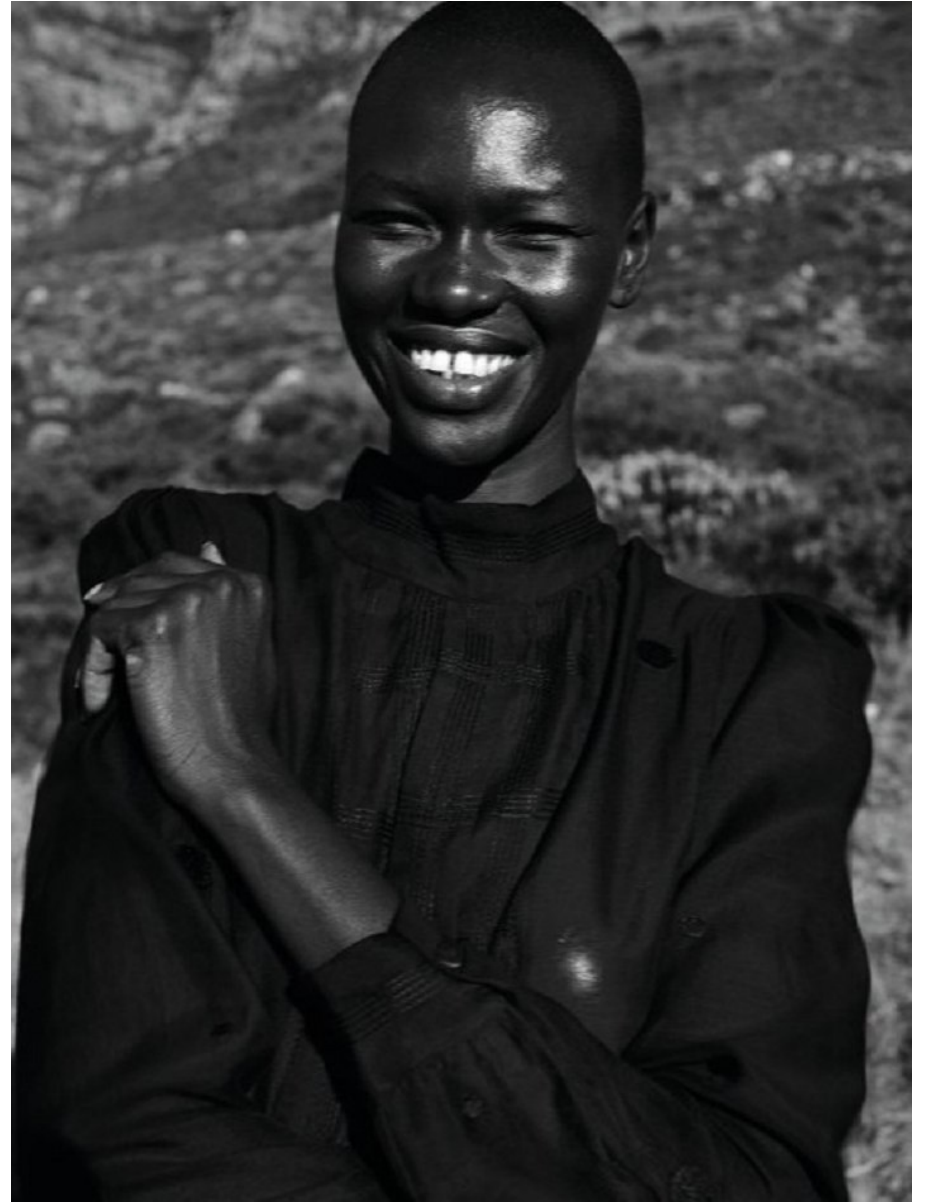

BOSS MODELS

JOHANNESBURG

NOELLE GRAOBE

Height: 179cm Bust: 79cm Waist: 66cm Hips: 93cm Shoe: 7 UK Hair: Black Eyes: Black