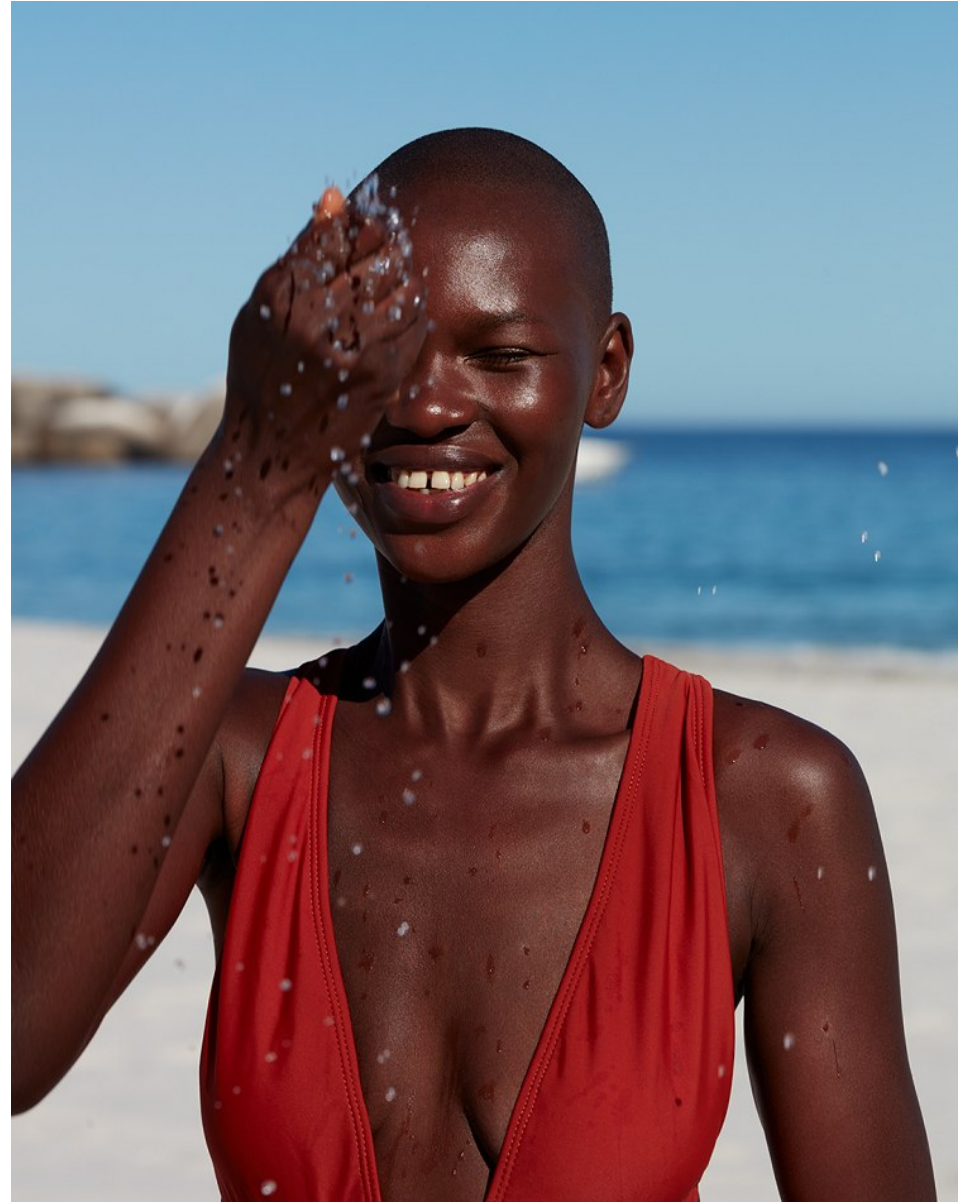

BOSS MODELS

JOHANNESBURG

NOELLE GRAOBE

Height: 179cm Bust: 79cm Waist: 66cm Hips: 93cm Shoe: 7 UK Hair: Black Eyes: Black

BOSS MODELS

JOHANNESBURG

NOELLE GRAOBE

Height: 179cm Bust: 79cm Waist: 66cm Hips: 93cm Shoe: 7 UK Hair: Black Eyes: Black