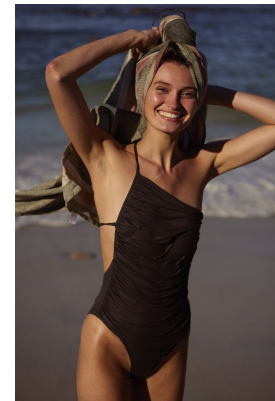

BOSS MODELS

JOHANNESBURG

BIANCA GAVIN

Height: 175cm Bust: 80cm Waist: 61cm Hips: 92cm Shoe: 7 UK Hair: Brunette Eyes: Brown