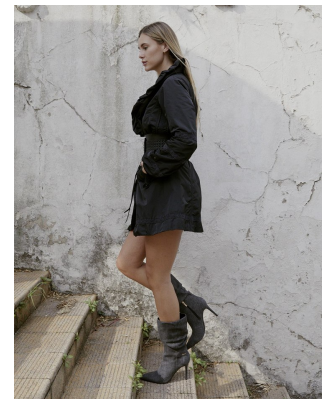

BOSS MODELS

JOHANNESBURG

SKYLAR CASAL-GALEGO

Height: 178cm Bust: 86cm Waist: 62cm Hips: 92cm Shoe: 7 UK Hair: Light Brown Eyes: Brown

BOSS MODELS

JOHANNESBURG

SKYLAR CASAL-GALEGO

Height: 178cm Bust: 86cm Waist: 62cm Hips: 92cm Shoe: 7 UK Hair: Light Brown Eyes: Brown