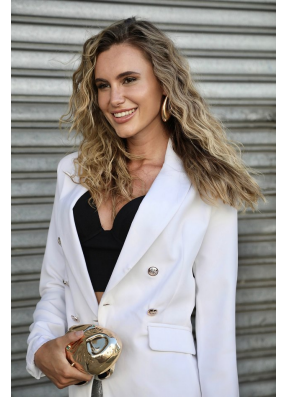

BOSS MODELS

JOHANNESBURG

SKYLAR CASAL-GALEGO

Height: 178cm Bust: 86cm Waist: 62cm Hips: 92cm Shoe: 7 UK Hair: Light Brown Eyes: Brown

BOSS MODELS

JOHANNESBURG

SKYLAR CASAL-GALEGO

Height: 178cm Bust: 86cm Waist: 62cm Hips: 92cm Shoe: 7 UK Hair: Light Brown Eyes: Brown