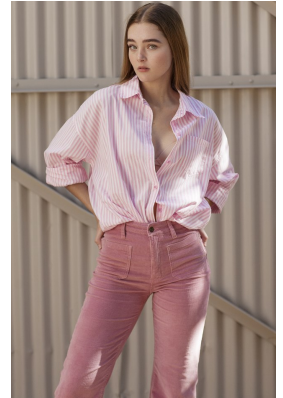

BOSS MODELS

JOHANNESBURG

NICOLE NATHAN

Height: 173cm Bust: 81cm Waist: 67cm Hips: 101cm Shoe: 7 UK Hair: Dark Blonde Eyes: Green

BOSS MODELS

JOHANNESBURG

NICOLE NATHAN

Height: 173cm Bust: 81cm Waist: 67cm Hips: 101cm Shoe: 7 UK Hair: Dark Blonde Eyes: Green