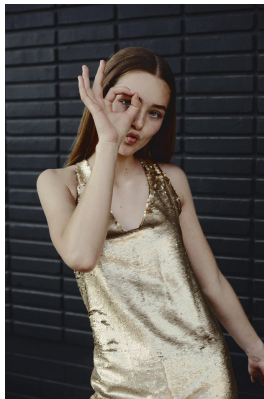

BOSS MODELS

JOHANNESBURG

NICOLE NATHAN

Height: 173cm Bust: 81cm Waist: 67cm Hips: 101cm Shoe: 7 UK Hair: Dark Blonde Eyes: Green

BOSS MODELS

JOHANNESBURG

NICOLE NATHAN

Height: 173cm Bust: 81cm Waist: 67cm Hips: 101cm Shoe: 7 UK Hair: Dark Blonde Eyes: Green