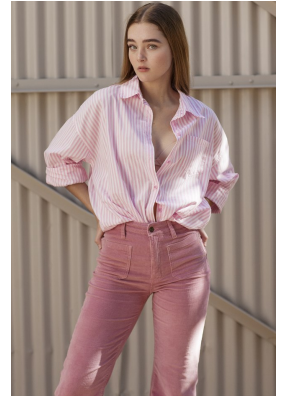

BOSS MODELS

JOHANNESBURG

NICOLE NATHAN

Height: 173cm Bust: 79cm Waist: 64cm Hips: 96cm Shoe: 7 UK Hair: Dark Blonde Eyes: Green

BOSS MODELS

JOHANNESBURG

NICOLE NATHAN

Height: 173cm Bust: 79cm Waist: 64cm Hips: 96cm Shoe: 7 UK Hair: Dark Blonde Eyes: Green