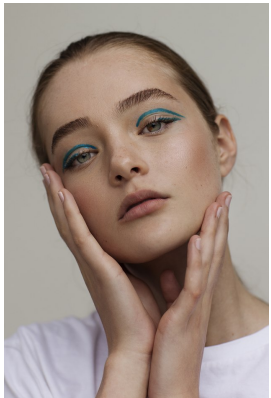

BOSS MODELS

JOHANNESBURG

NICOLE NATHAN

Height: 173cm Bust: 79cm Waist: 64cm Hips: 96cm Shoe: 7 UK Hair: Dark Blonde Eyes: Green

BOSS MODELS

JOHANNESBURG

NICOLE NATHAN

Height: 173cm Bust: 79cm Waist: 64cm Hips: 96cm Shoe: 7 UK Hair: Dark Blonde Eyes: Green