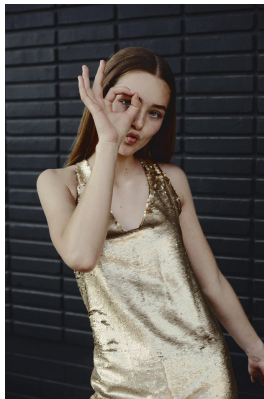

BOSS MODELS

JOHANNESBURG

NICOLE NATHAN

Height: 173cm Bust: 79cm Waist: 64cm Hips: 96cm Shoe: 7 UK Hair: Dark Blonde Eyes: Green

BOSS MODELS

JOHANNESBURG

NICOLE NATHAN

Height: 173cm Bust: 79cm Waist: 64cm Hips: 96cm Shoe: 7 UK Hair: Dark Blonde Eyes: Green