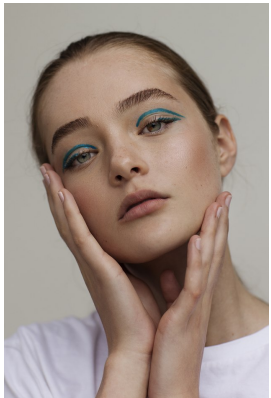

BOSS MODELS

JOHANNESBURG

NICOLE NATHAN

Height: 173cm Bust: 81cm Waist: 67cm Hips: 101cm Shoe: 7 UK Hair: Dark Blonde Eyes: Green

BOSS MODELS

JOHANNESBURG

NICOLE NATHAN

Height: 173cm Bust: 81cm Waist: 67cm Hips: 101cm Shoe: 7 UK Hair: Dark Blonde Eyes: Green