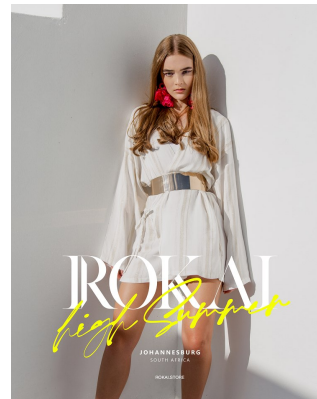

BOSS MODELS

JOHANNESBURG

NICOLE NATHAN

Height: 173cm Bust: 79cm Waist: 64cm Hips: 96cm Shoe: 7 UK Hair: Dark Blonde Eyes: Green

BOSS MODELS

JOHANNESBURG

NICOLE NATHAN

Height: 173cm Bust: 79cm Waist: 64cm Hips: 96cm Shoe: 7 UK Hair: Dark Blonde Eyes: Green