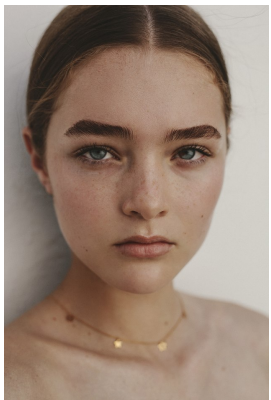

BOSS MODELS

JOHANNESBURG

NICOLE NATHAN

Height: 173cm Bust: 79cm Waist: 64cm Hips: 96cm Shoe: 7 UK Hair: Dark Blonde Eyes: Green

BOSS MODELS

JOHANNESBURG

NICOLE NATHAN

Height: 173cm Bust: 79cm Waist: 64cm Hips: 96cm Shoe: 7 UK Hair: Dark Blonde Eyes: Green