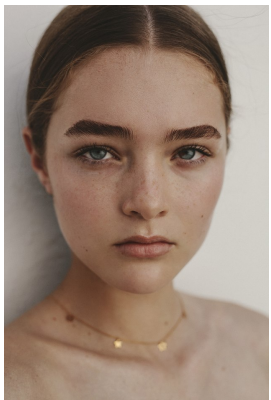

BOSS MODELS

JOHANNESBURG

NICOLE NATHAN

Height: 173cm Bust: 81cm Waist: 67cm Hips: 101cm Shoe: 7 UK Hair: Dark Blonde Eyes: Green

BOSS MODELS

JOHANNESBURG

NICOLE NATHAN

Height: 173cm Bust: 81cm Waist: 67cm Hips: 101cm Shoe: 7 UK Hair: Dark Blonde Eyes: Green