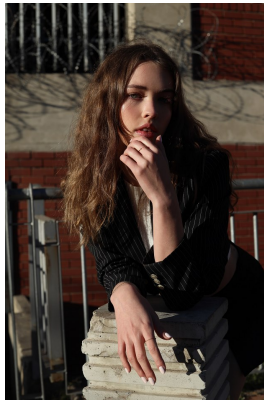

BOSS MODELS

JOHANNESBURG

ELLA AMREIN

Height: 174cm Bust: 88cm Waist: 67cm Hips: 92cm Shoe: 7 UK Hair: Light Brown Eyes: Green

BOSS MODELS

JOHANNESBURG

ELLA AMREIN

Height: 174cm Bust: 88cm Waist: 67cm Hips: 92cm Shoe: 7 UK Hair: Light Brown Eyes: Green