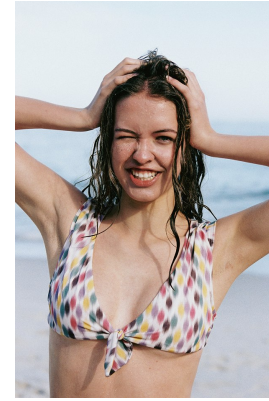

BOSS MODELS

JOHANNESBURG

ELLA AMREIN

Height: 174cm Bust: 88cm Waist: 67cm Hips: 92cm Shoe: 7 UK Hair: Light Brown Eyes: Green

BOSS MODELS

JOHANNESBURG

ELLA AMREIN

Height: 174cm Bust: 88cm Waist: 67cm Hips: 92cm Shoe: 7 UK Hair: Light Brown Eyes: Green