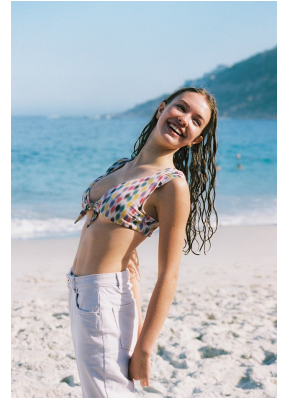

BOSS MODELS

JOHANNESBURG

ELLA AMREIN

Height: 174cm Bust: 88cm Waist: 67cm Hips: 92cm Shoe: 7 UK Hair: Light Brown Eyes: Green

BOSS MODELS

JOHANNESBURG

ELLA AMREIN

Height: 174cm Bust: 88cm Waist: 67cm Hips: 92cm Shoe: 7 UK Hair: Light Brown Eyes: Green